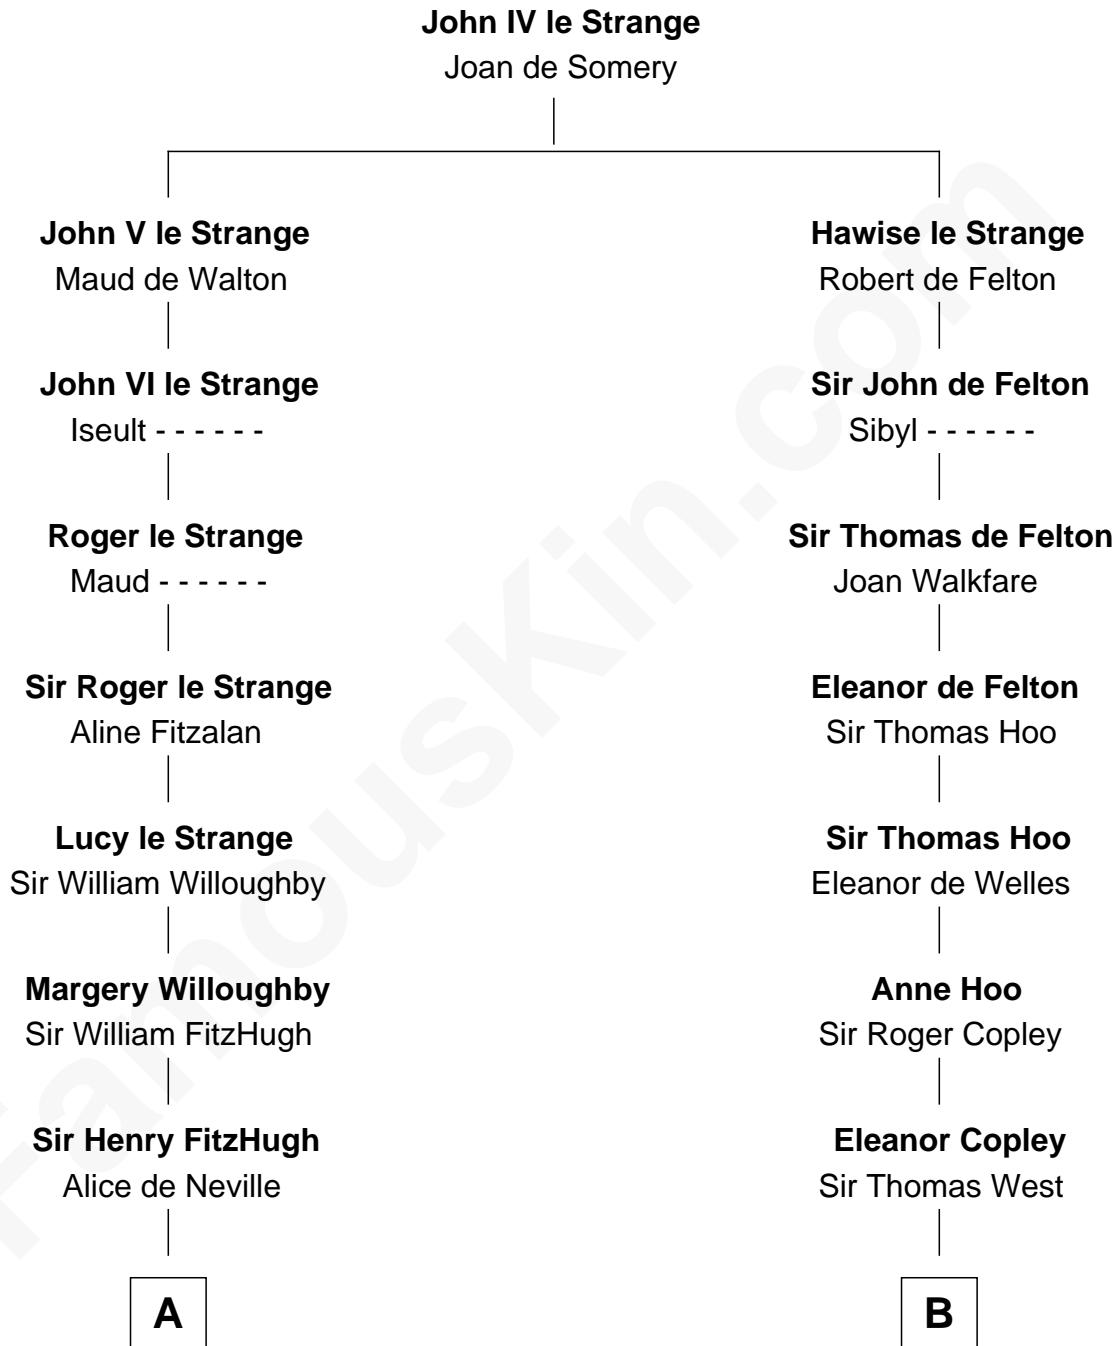

FamousKin.com Relationship Chart of

Catherine Parr

6th Wife of King Henry VIII

9th cousin 10 times removed of

John D. Rockefeller

Founder of the Standard Oil Company

C

—
Lucy Avery

Godfrey Lewis Rockefeller

—
William Avery Rockefeller

Eliza Davison

—
John D. Rockefeller

Founder of the Standard Oil Company

FamousKin.com