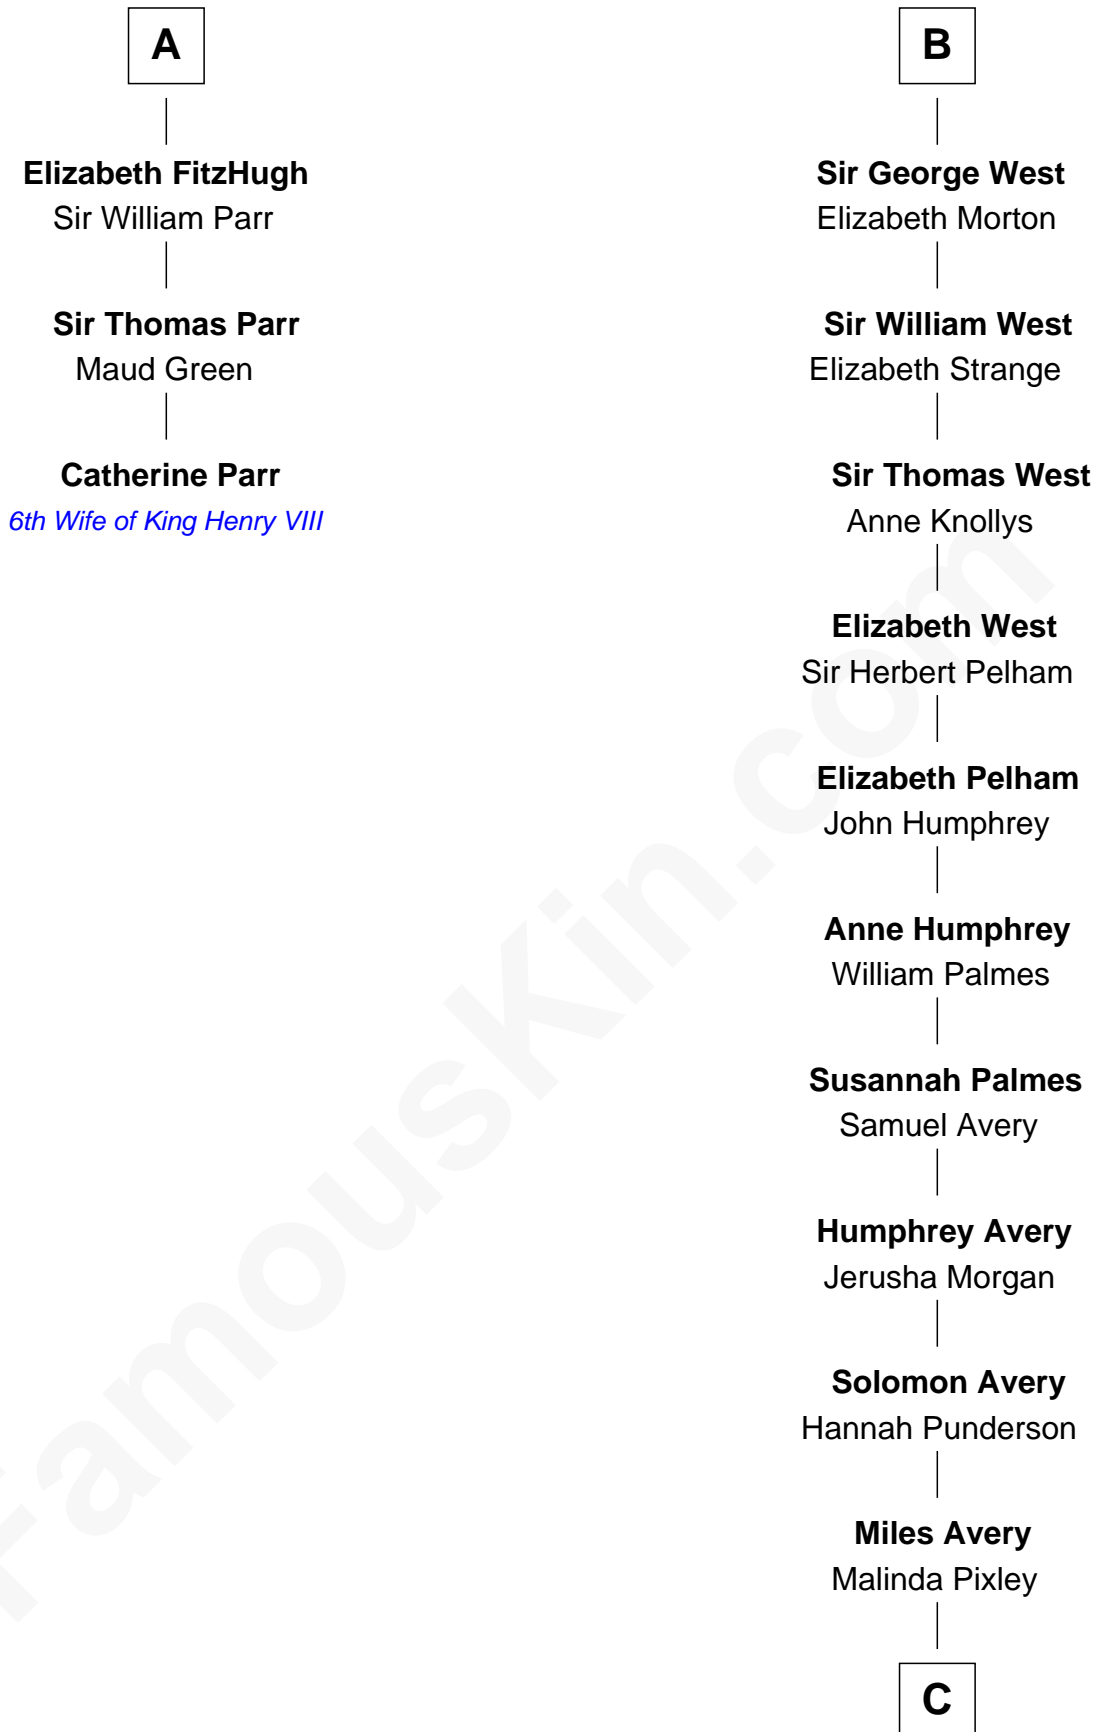

FamousKin.com Relationship Chart of

Catherine Parr

6th Wife of King Henry VIII

9th cousin 10 times removed of

John D. Rockefeller

Founder of the Standard Oil Company

C

—
Lucy Avery

Godfrey Lewis Rockefeller

—
William Avery Rockefeller

Eliza Davison

—
John D. Rockefeller

Founder of the Standard Oil Company

FamousKin.com