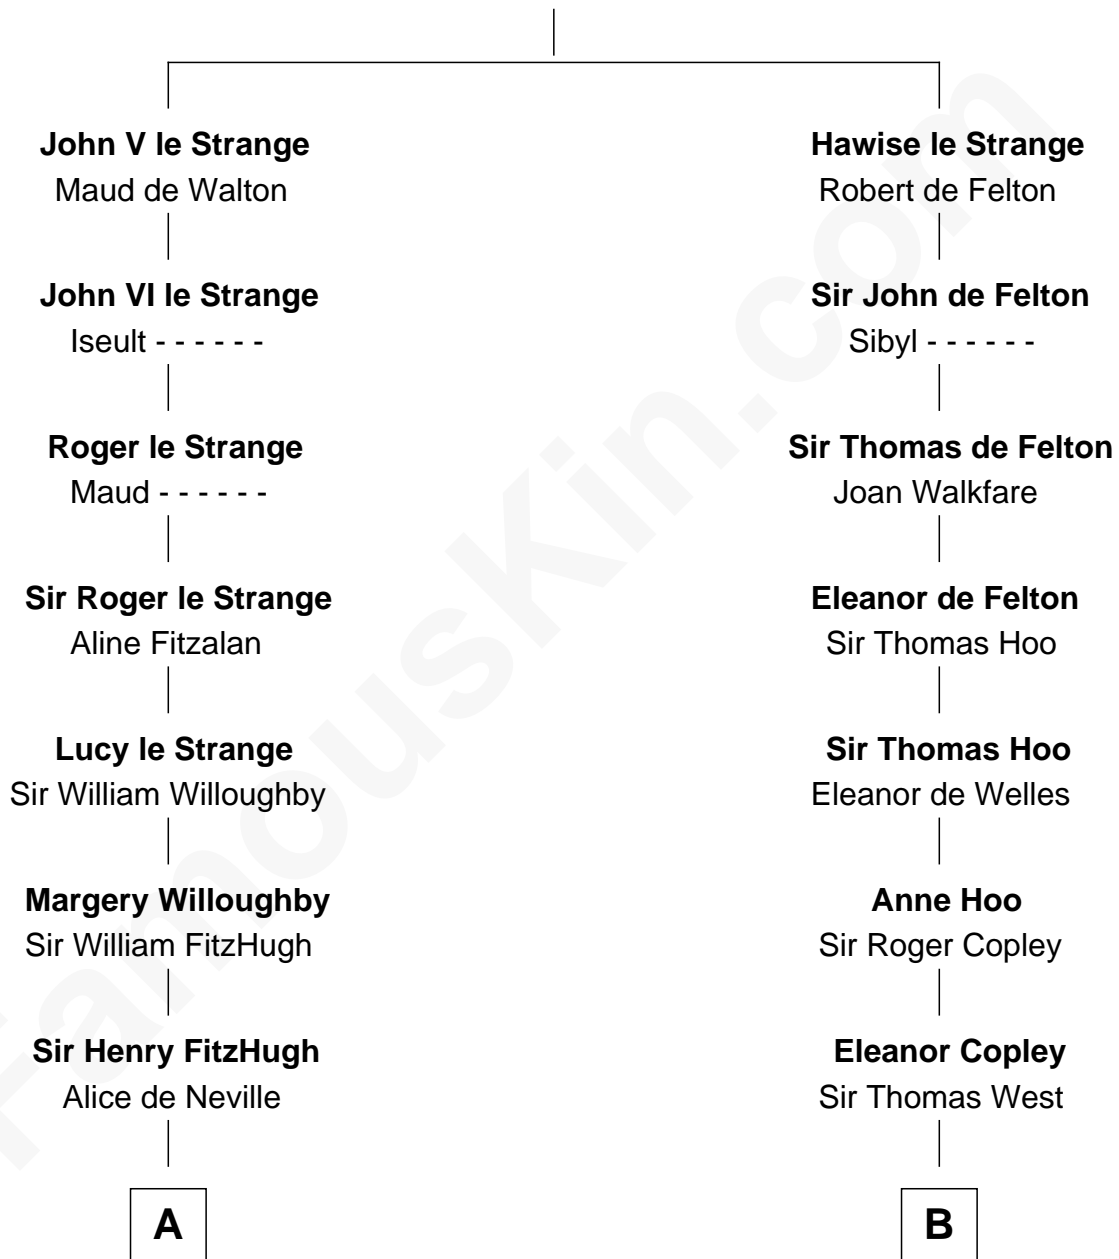

FamousKin.com Relationship Chart of

Catherine Parr

6th Wife of King Henry VIII

9th cousin 12 times removed of

Nelson Rockefeller

41st U.S. Vice-President

John IV le Strange

Joan de Somery

C

—
Lucy Avery

Godfrey Lewis Rockefeller

—
William Avery Rockefeller

Eliza Davison

—
John Davison Rockefeller

Laura Celestia Spelman

—
John Davison Rockefeller

Abby Greene Aldrich

—
Nelson Rockefeller

41st U.S. Vice-President

FamousKin.com