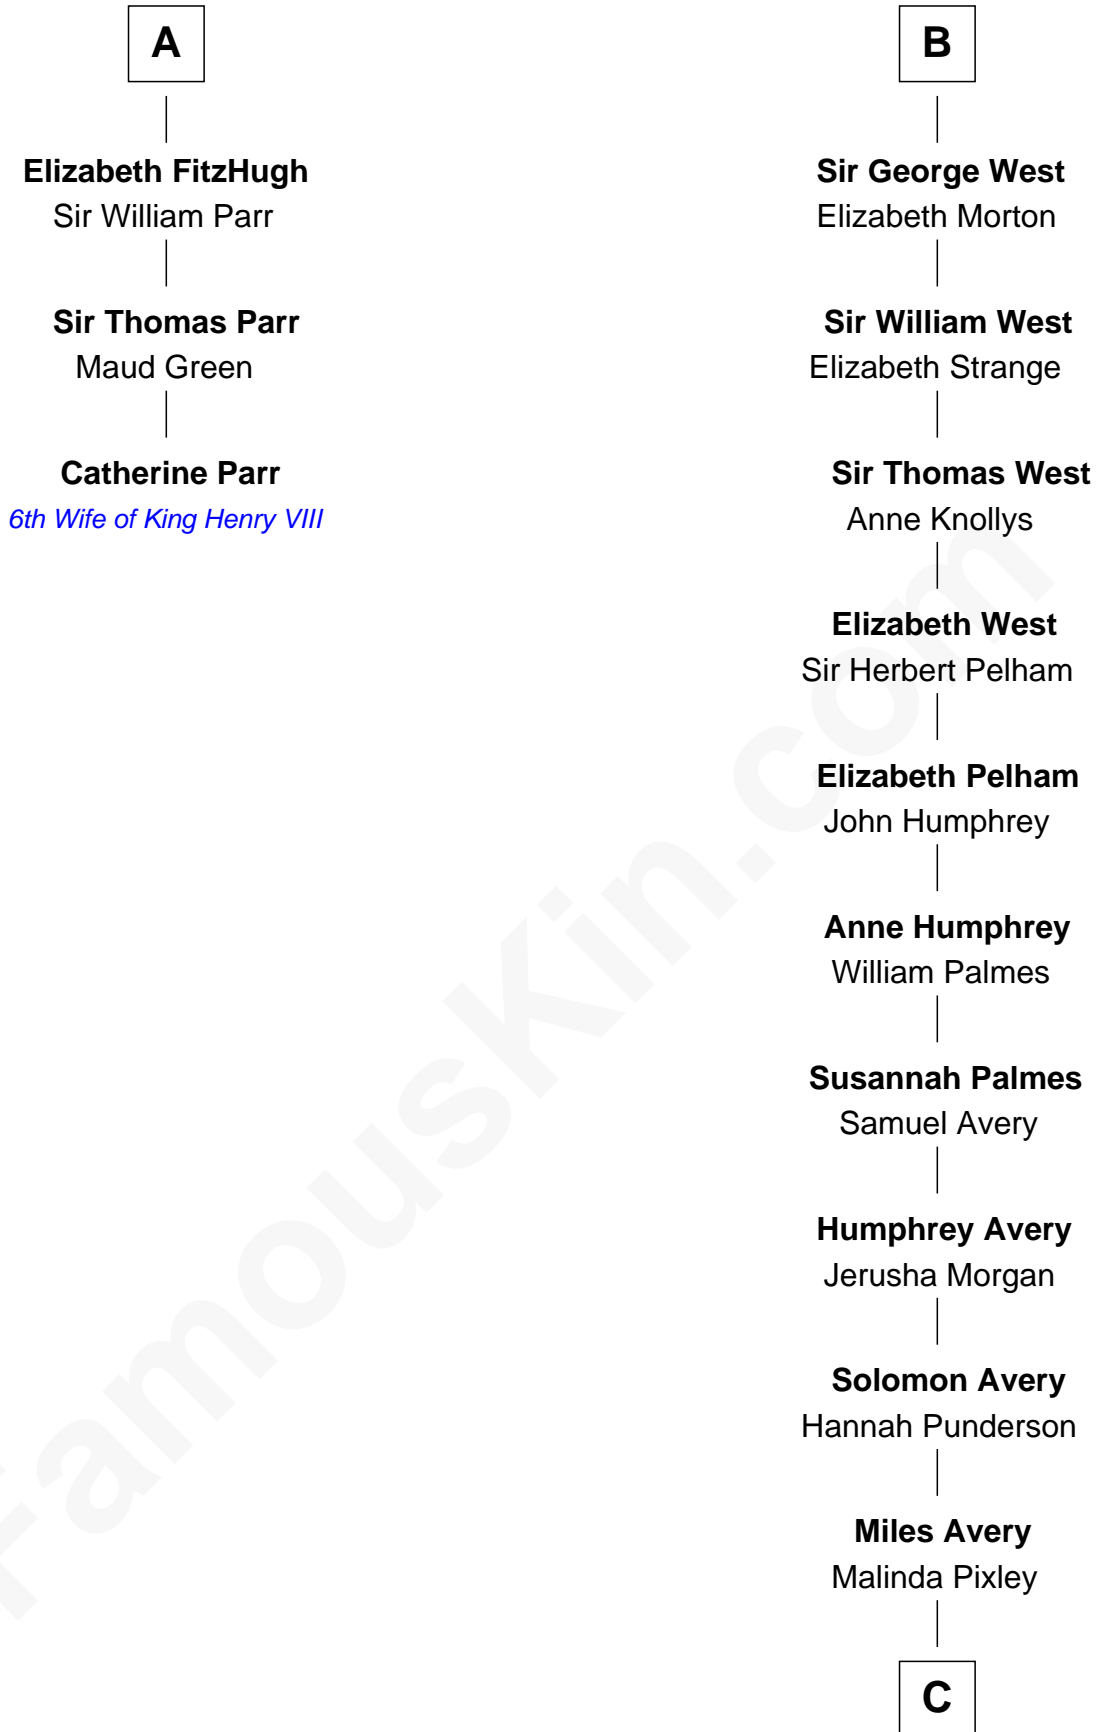

FamousKin.com Relationship Chart of

Catherine Parr

6th Wife of King Henry VIII

9th cousin 12 times removed of

Nelson Rockefeller

41st U.S. Vice-President

John IV le Strange

Joan de Somery

C

—
Lucy Avery

Godfrey Lewis Rockefeller

—
William Avery Rockefeller

Eliza Davison

—
John Davison Rockefeller

Laura Celestia Spelman

—
John Davison Rockefeller

Abby Greene Aldrich

—
Nelson Rockefeller

41st U.S. Vice-President

FamousKin.com