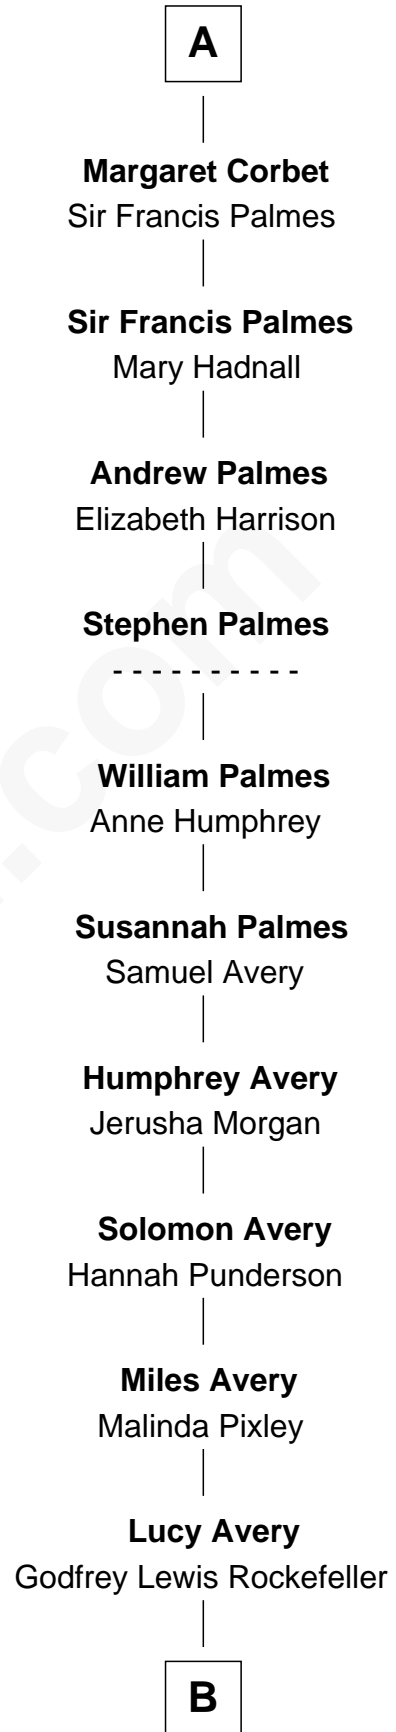

FamousKin.com Relationship Chart of

Catherine Parr

6th Wife of King Henry VIII

6th cousin 14 times removed of

Nelson Rockefeller

41st U.S. Vice-President

Sir James le Boteler

Eleanor de Bohun

Pernel le Boteler

Sir Gilbert Talbot

Sir Richard Talbot

Ankaret le Strange

Mary Talbot

Sir Thomas Greene

Sir Thomas Greene

Marine Bellers

James Butler

Anne de Welles

James Butler

Joan Beauchamp

Elizabeth Butler

John Talbot

Ann Talbot

Sir Henry Vernon

Elizabeth Vernon

Sir Robert Corbet

Sir Roger Corbet

Anne Windsor

A

B

|
William Avery Rockefeller

Eliza Davison