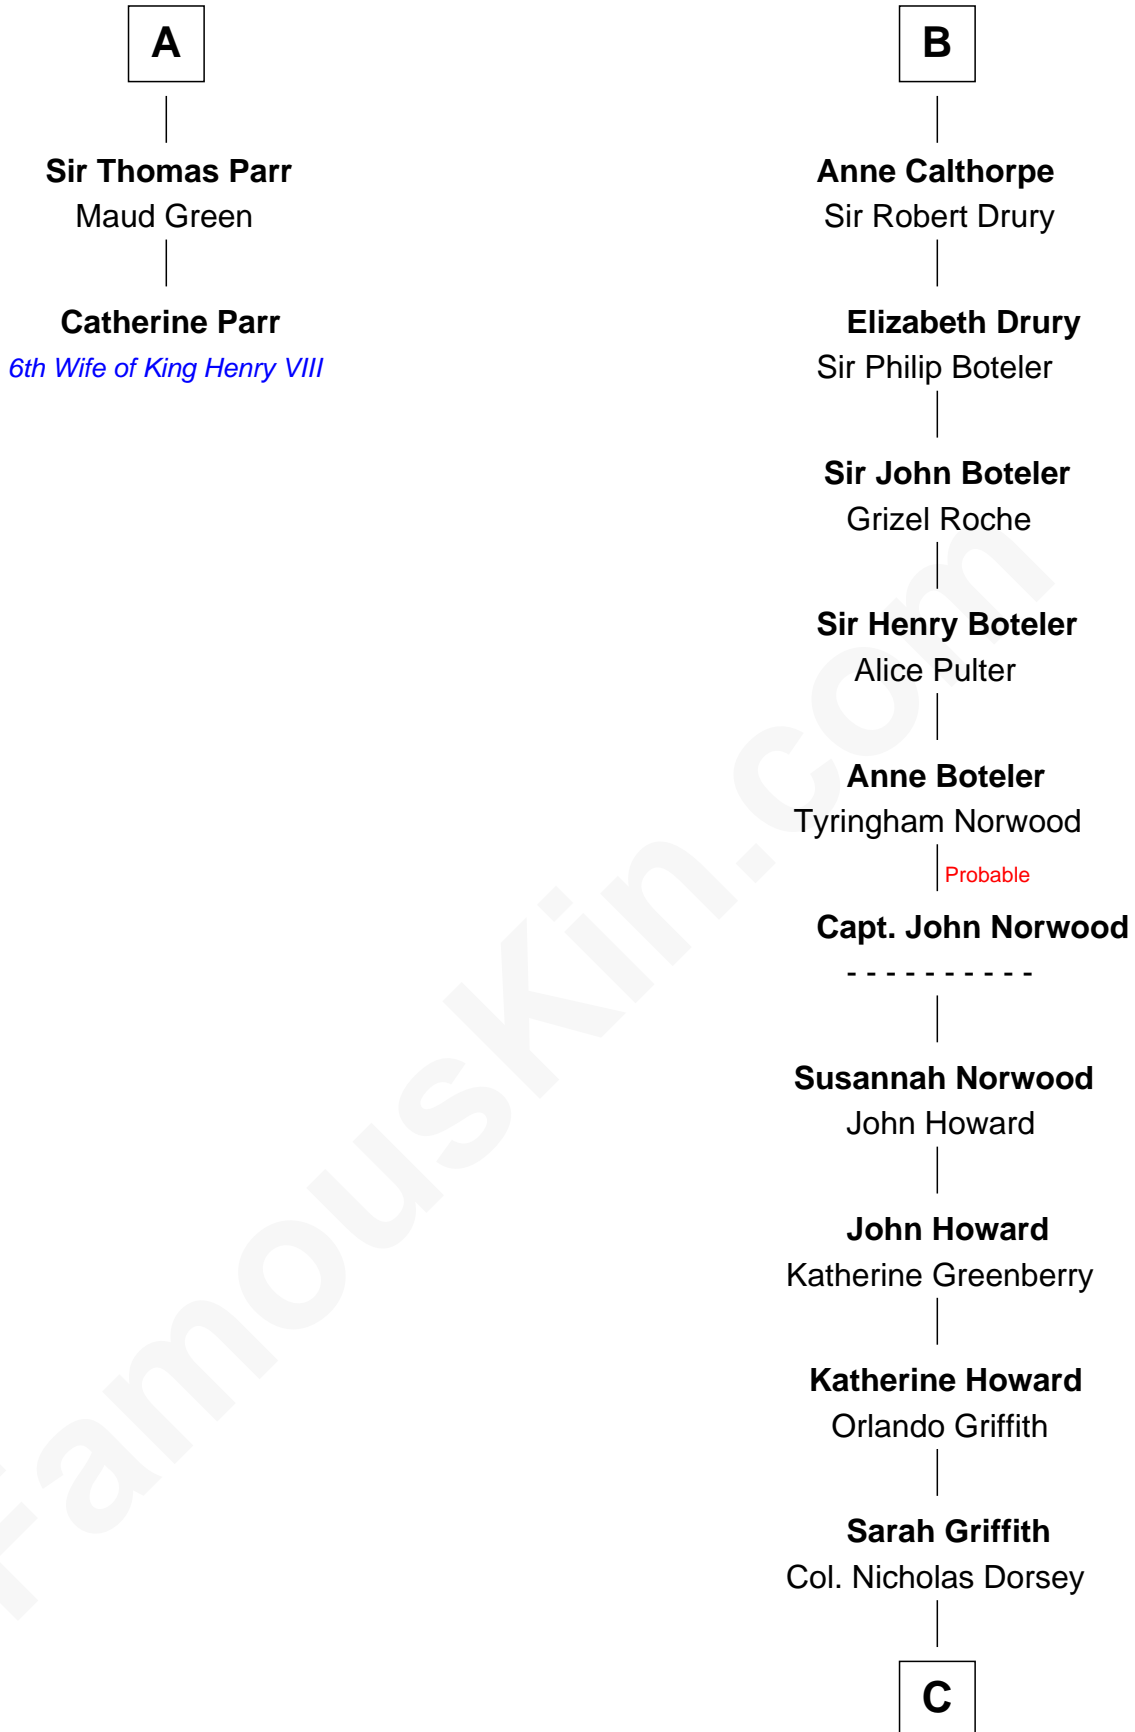

FamousKin.com

Relationship Chart of

Catherine Parr

6th Wife of King Henry VIII

8th cousin 13 times removed of

Jesse James

Outlaw, Bank Robber, Murderer

C

Rachel Dorsey
Anthony Lindsay

Anthony Lindsay
Ailsey Cole

Sarah Lindsay
James Cole

Zerelda Elizabeth Cole
Robert Sallee James

Jesse James
Outlaw, Bank Robber, Murderer

FamousKin.com