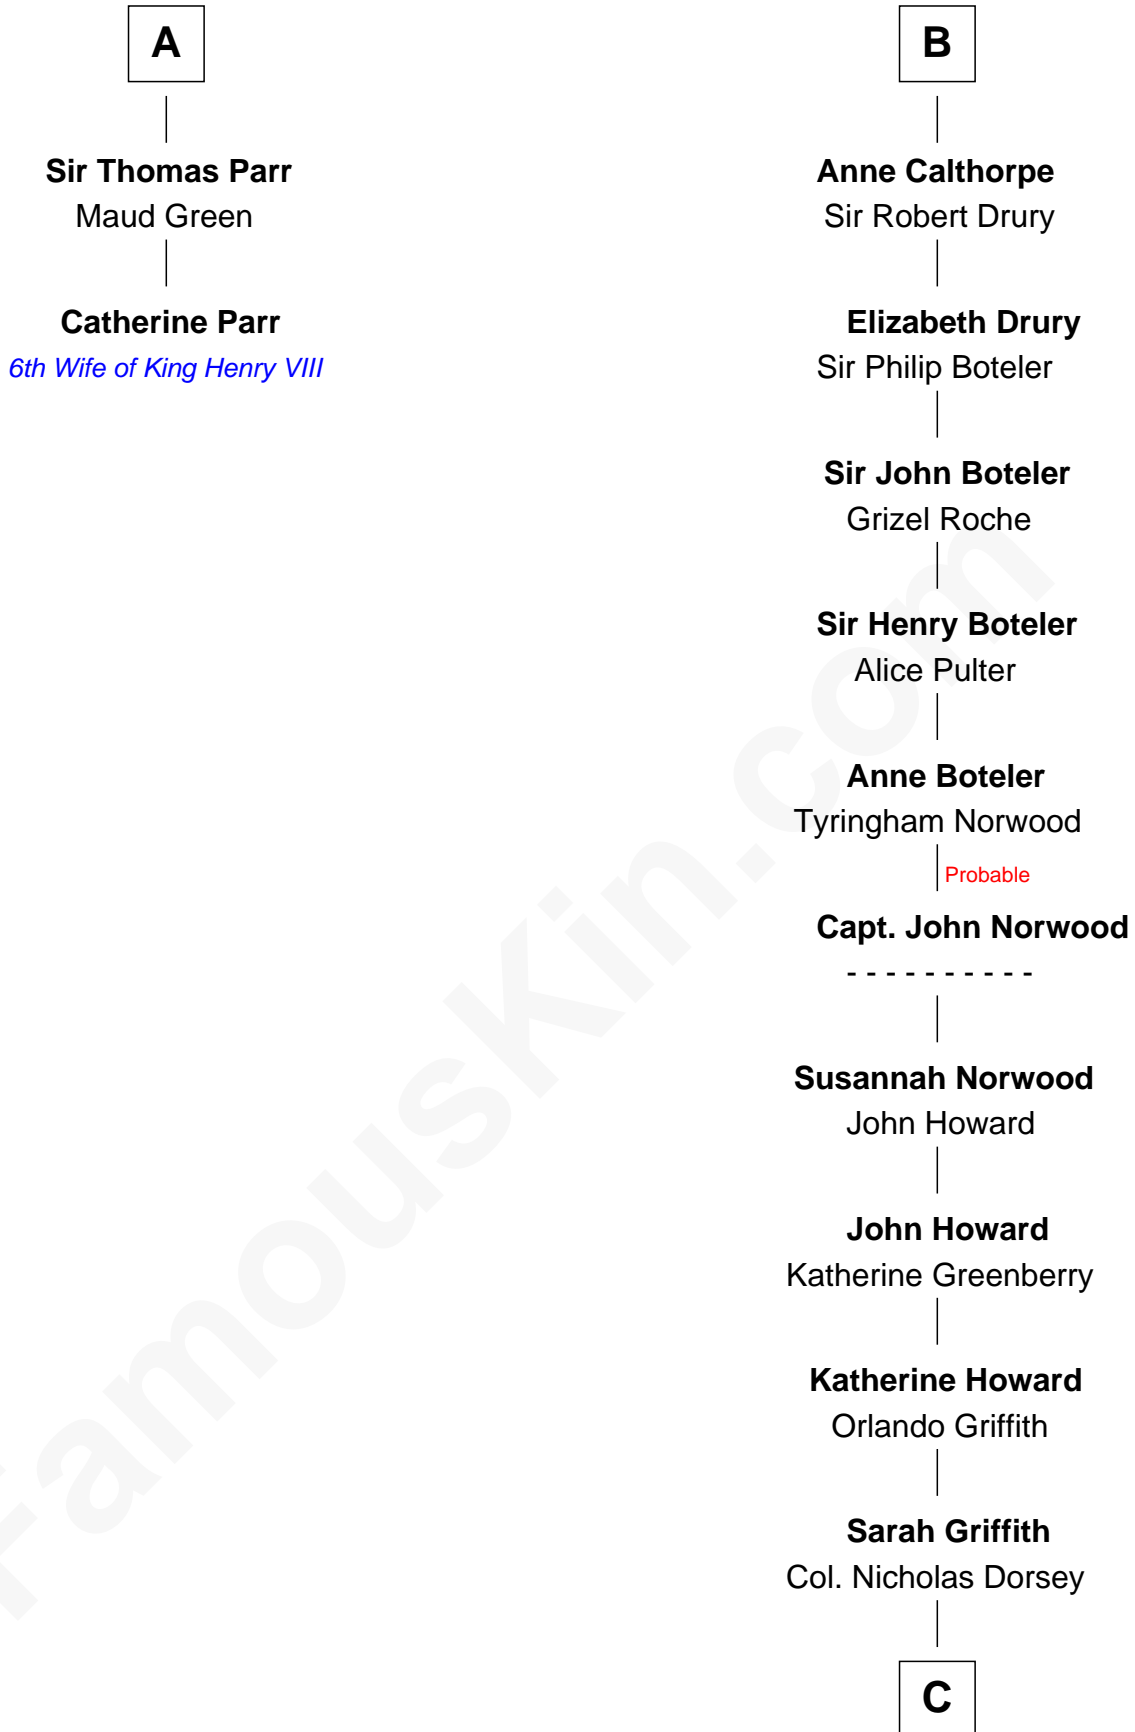

## Relationship Chart of

**Catherine Parr**

*6th Wife of King Henry VIII*

8th cousin 13 times removed of

**Vachel Lindsay**

*American Poet*

**C**

**Rachel Dorsey**  
Anthony Lindsay

**Vachel Lindsay**  
Mary Anna Quisenberry

**Nicholas Lindsay**  
Martha Ann Cane

**Vachel Thomas Lindsay**  
Katherine Frazee

**Vachel Lindsay**  
*American Poet*

FamousKin.com