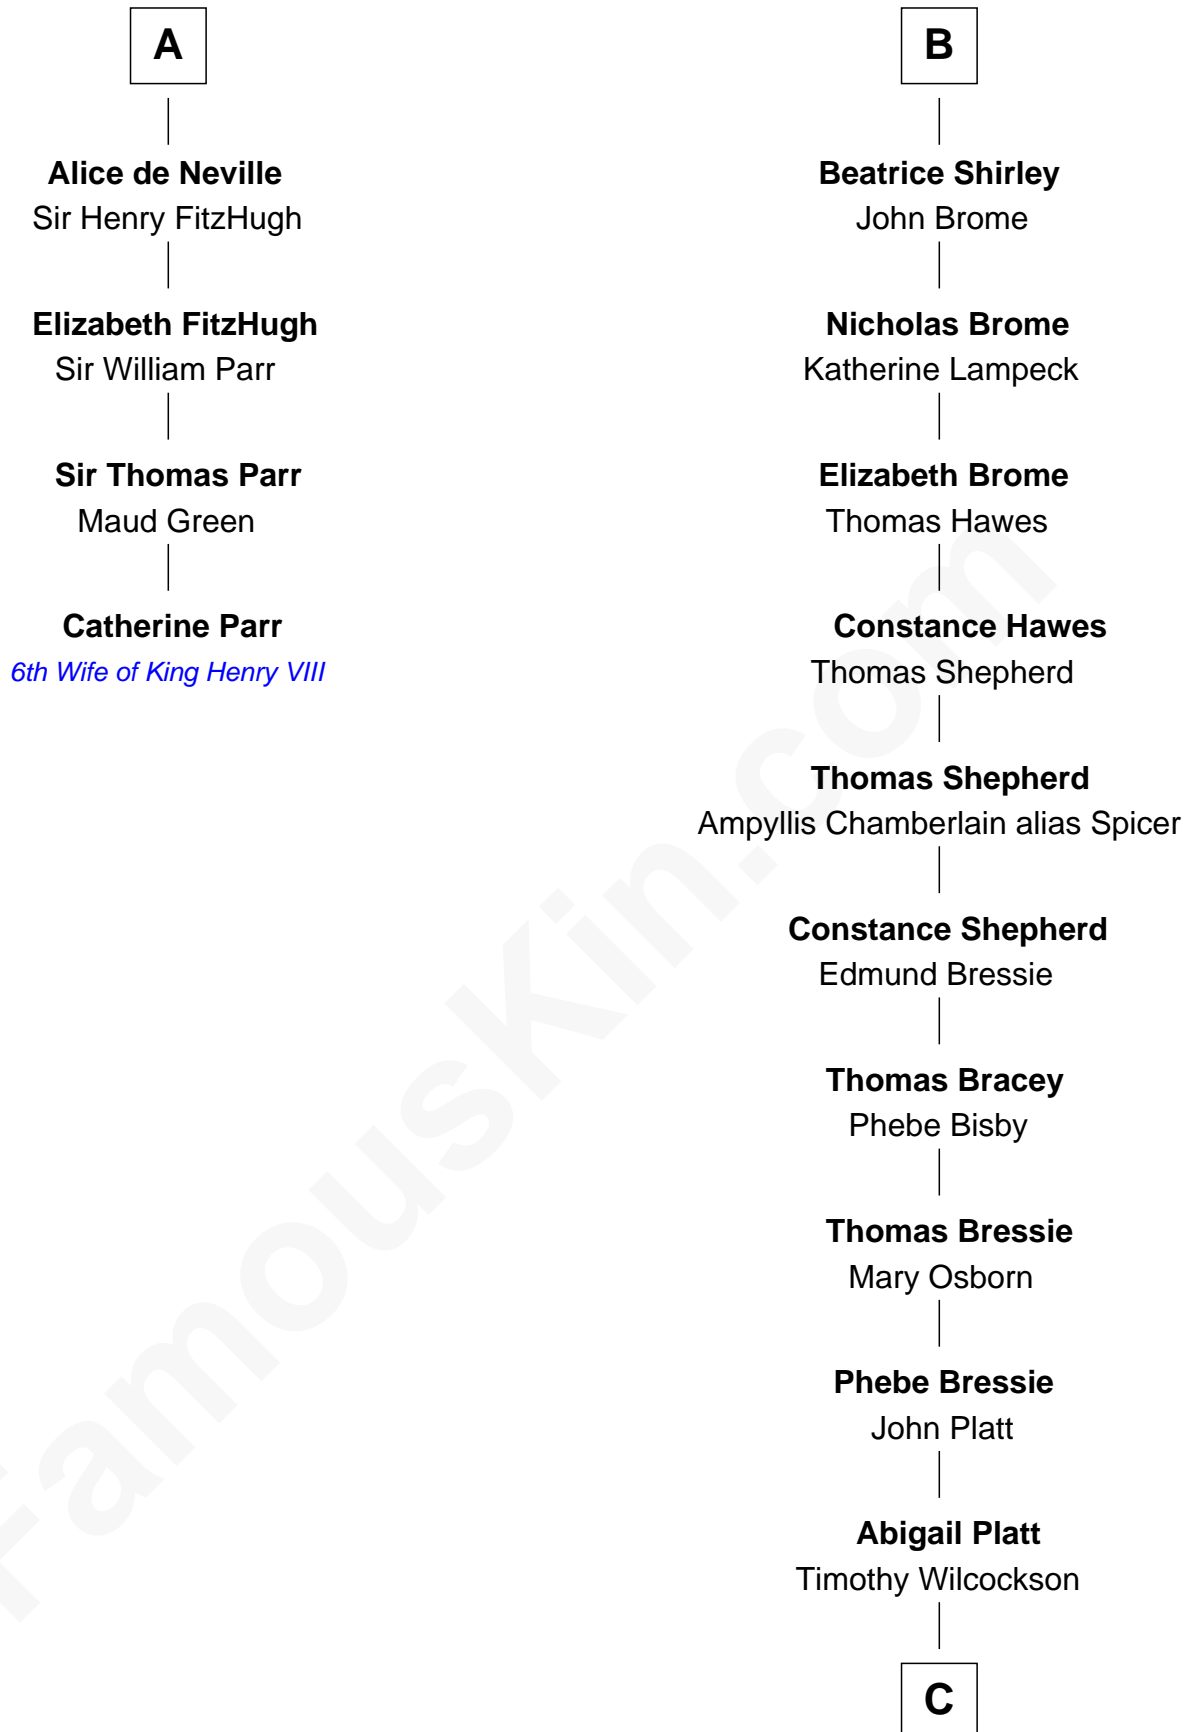

FamousKin.com Relationship Chart of

Catherine Parr

6th Wife of King Henry VIII

10th cousin 11 times removed of

Helen (Herron) Taft

First Lady of President William H. Taft

C

Joanna Wilcockson

David Welles

Charity Welles

Rev. Isaac Clinton

Maria Clinton

Ela Collins

Harriet Anne Collins

John Williamson Herron

Helen (Herron) Taft

First Lady of William H. Taft

FamousKin.com