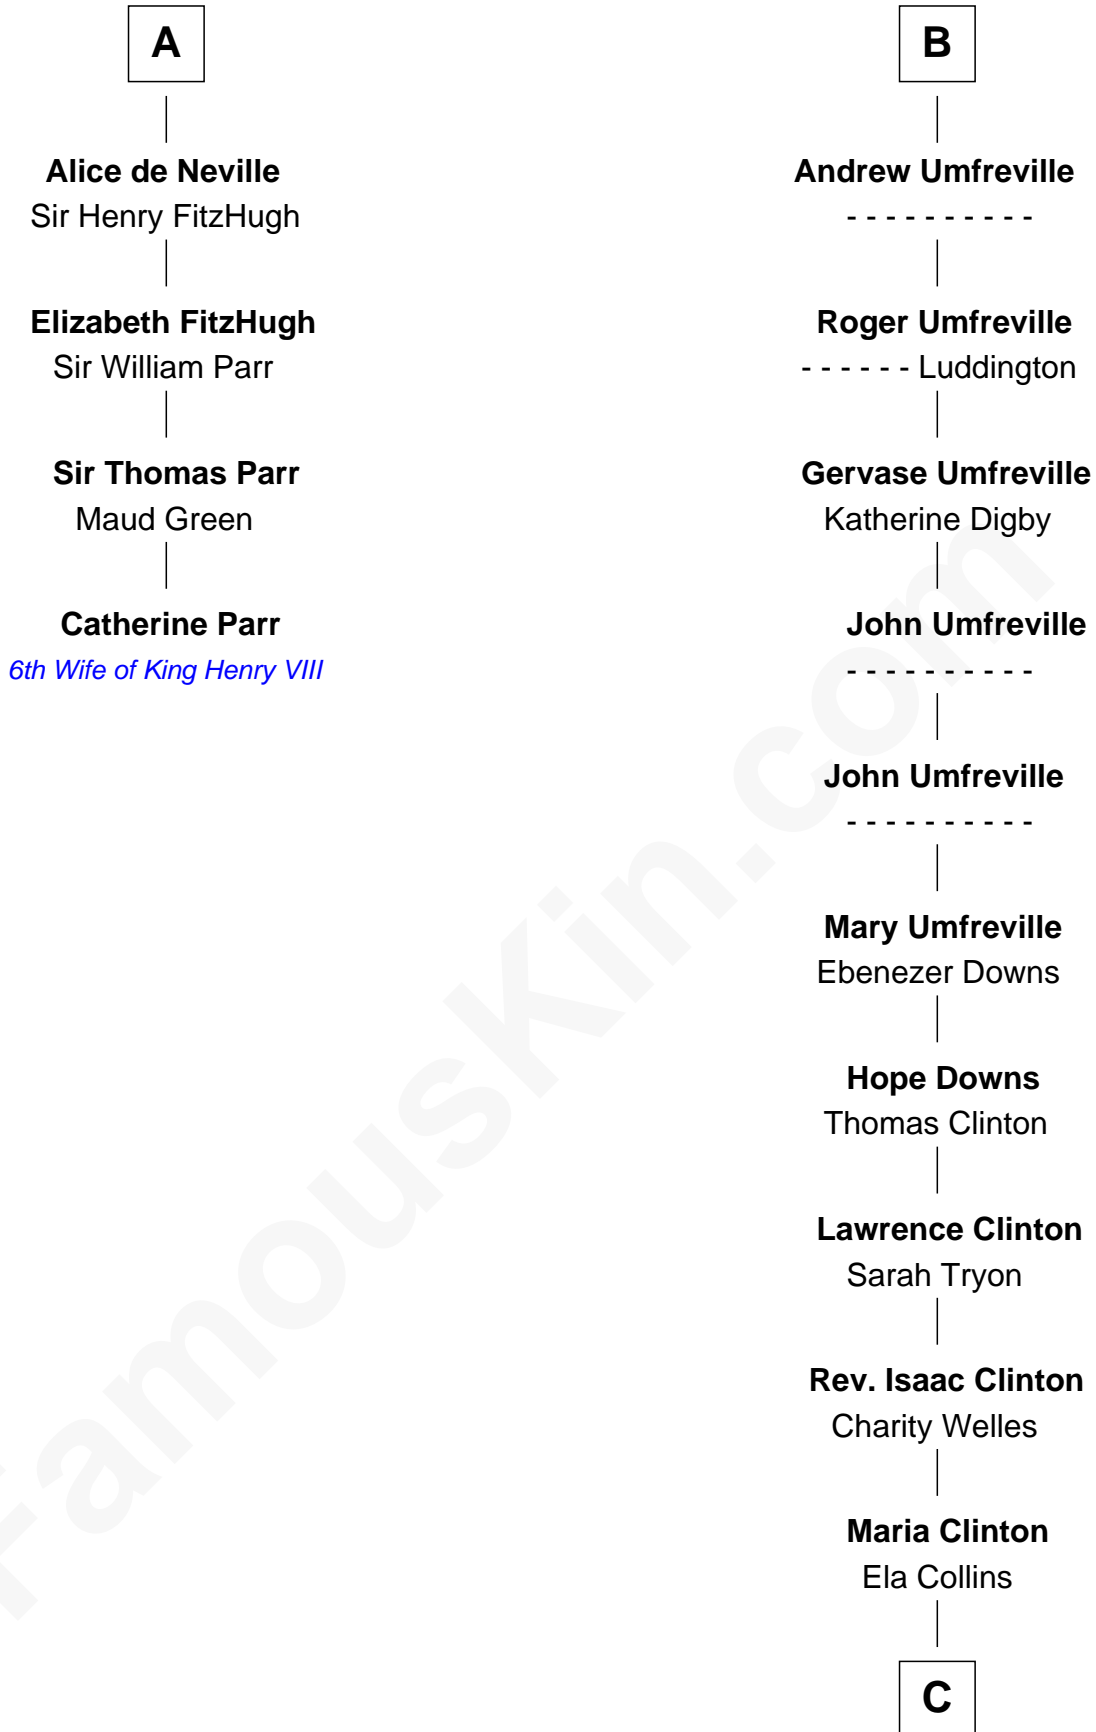

FamousKin.com Relationship Chart of

Catherine Parr

6th Wife of King Henry VIII

10th cousin 8 times removed of

Helen (Herron) Taft

First Lady of President William H. Taft

C

Harriet Anne Collins
John Williamson Herron

Helen (Herron) Taft
First Lady of William H. Taft

FamousKin.com