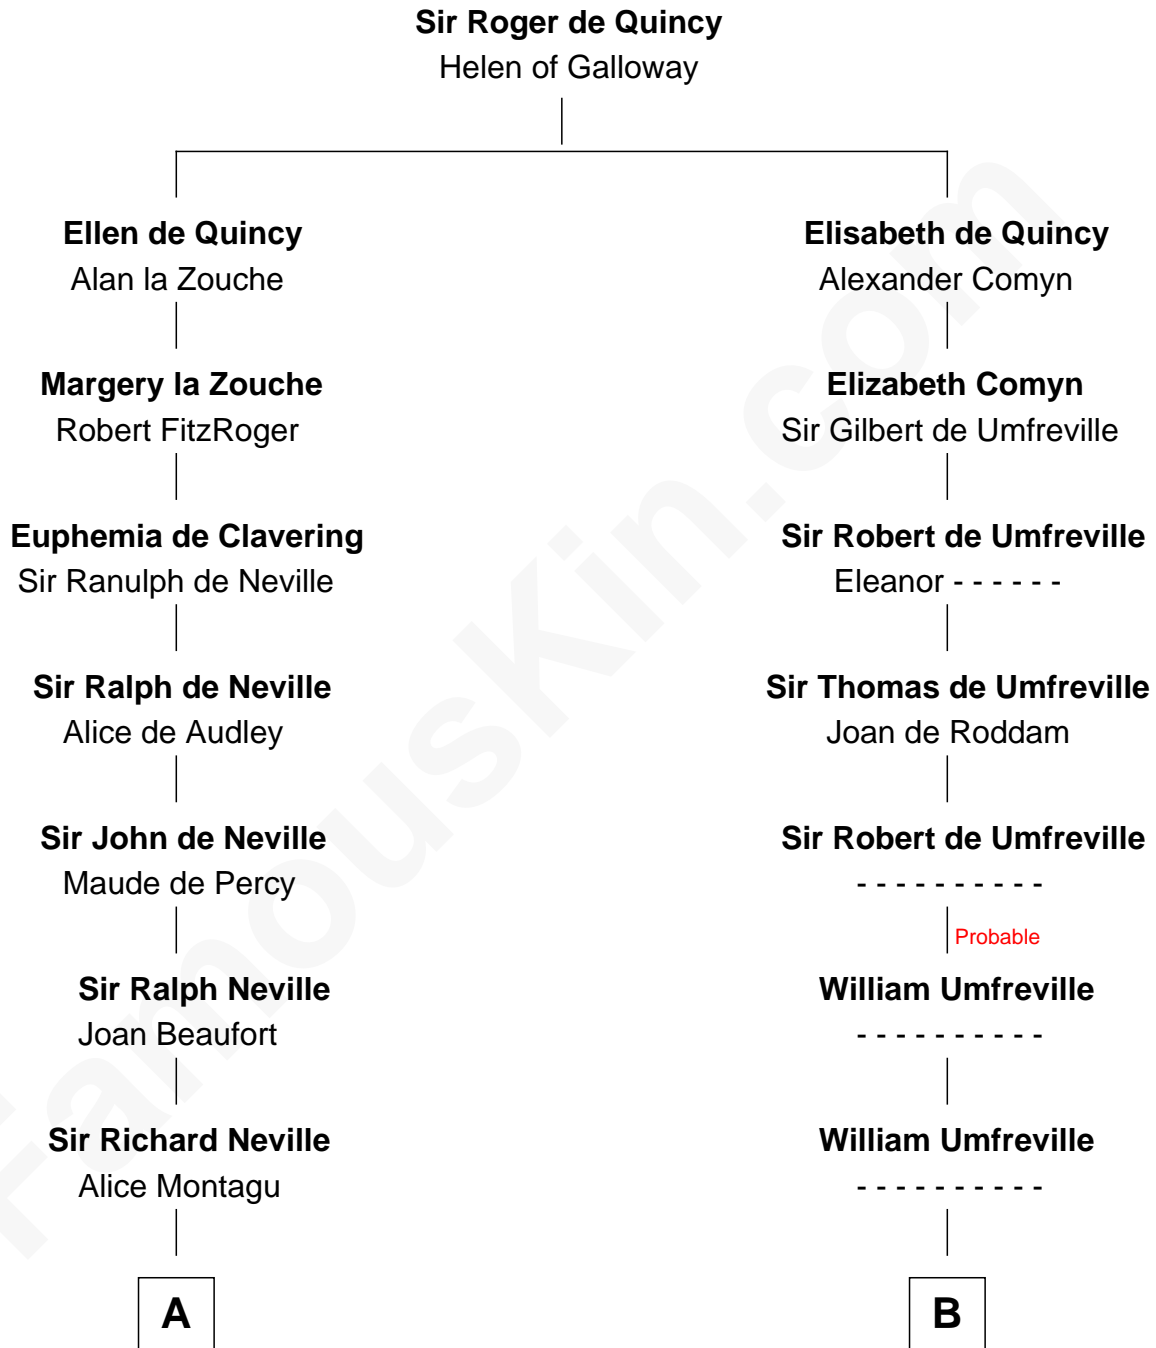

FamousKin.com Relationship Chart of

Catherine Parr

6th Wife of King Henry VIII

10th cousin 8 times removed of

Helen (Herron) Taft

First Lady of President William H. Taft

C

Harriet Anne Collins
John Williamson Herron

Helen (Herron) Taft
First Lady of William H. Taft

FamousKin.com