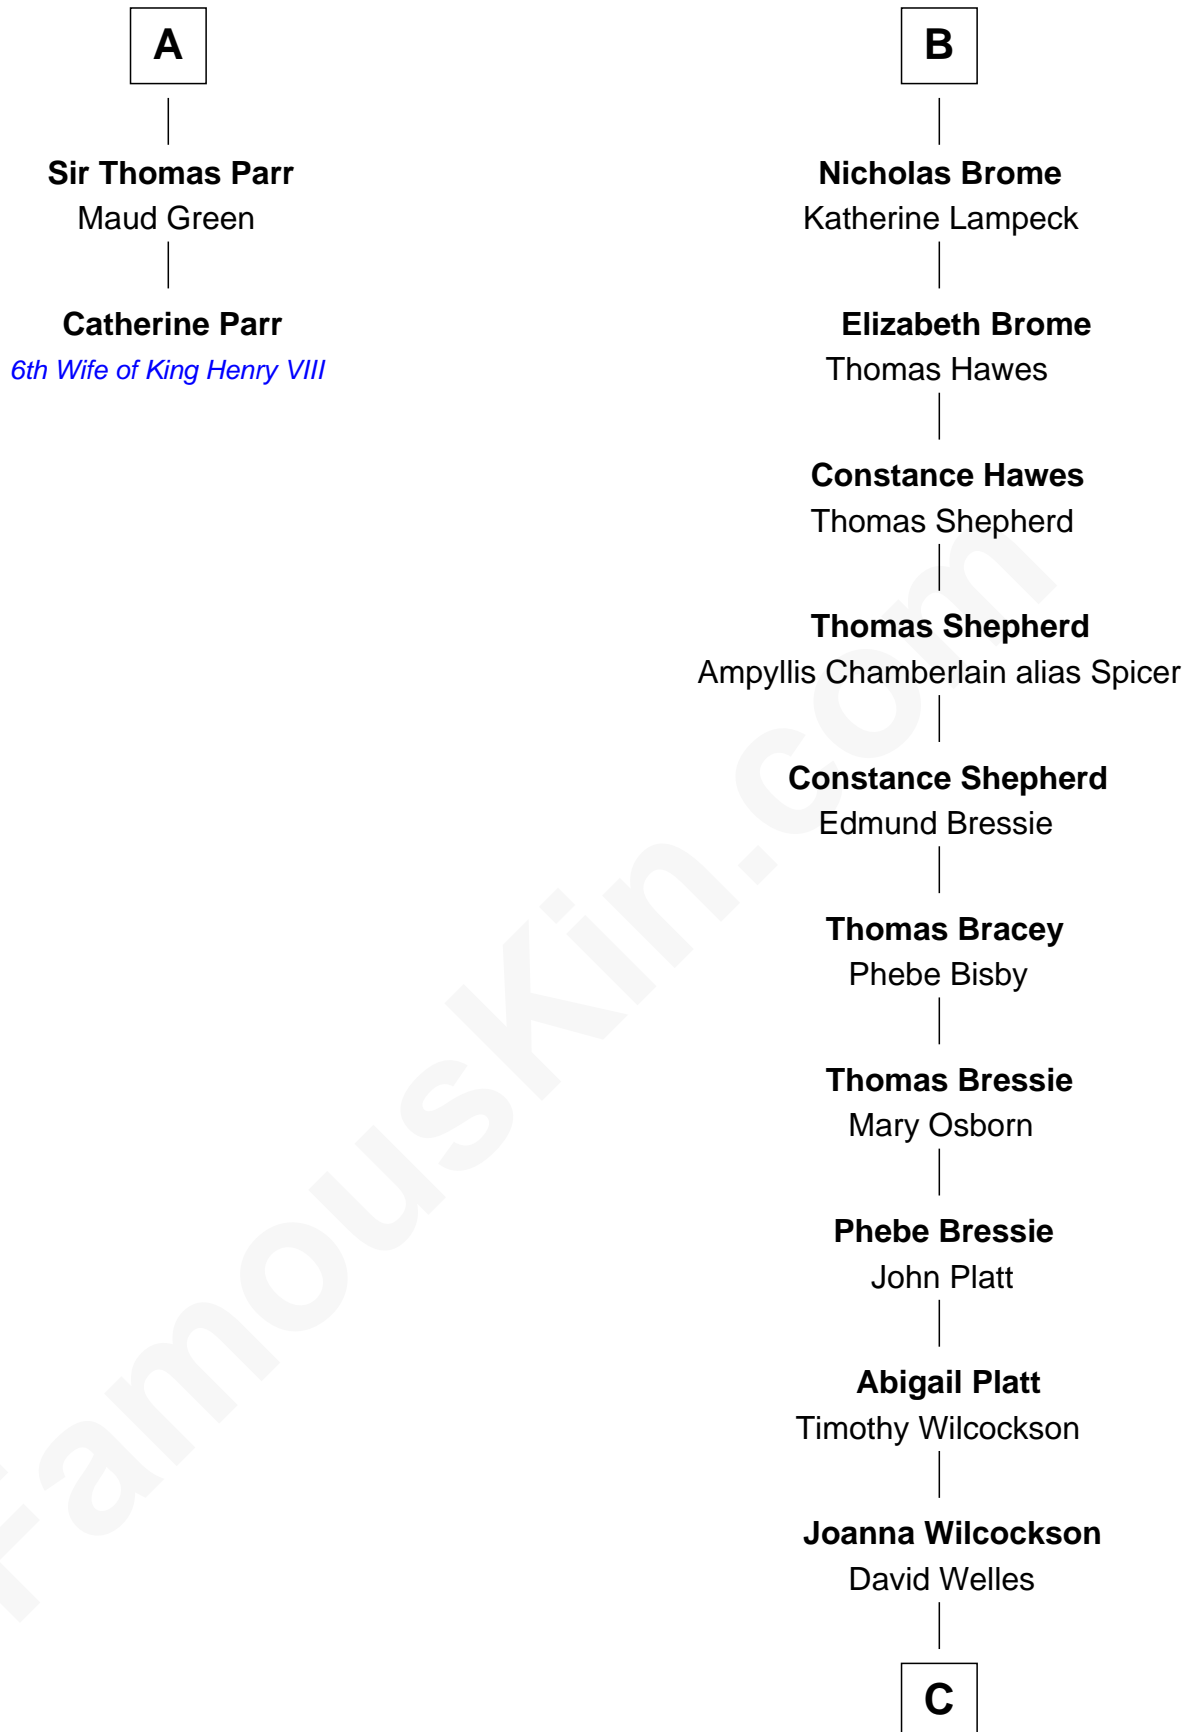

# FamousKin.com Relationship Chart of

**Catherine Parr**

*6th Wife of King Henry VIII*

8th cousin 12 times removed of

**Helen (Herron) Taft**

*First Lady of President William H. Taft*

**C**

**Charity Welles**  
Rev. Isaac Clinton

**Maria Clinton**  
Ela Collins

**Harriet Anne Collins**  
John Williamson Herron

**Helen (Herron) Taft**  
*First Lady of William H. Taft*

FamousKin.com