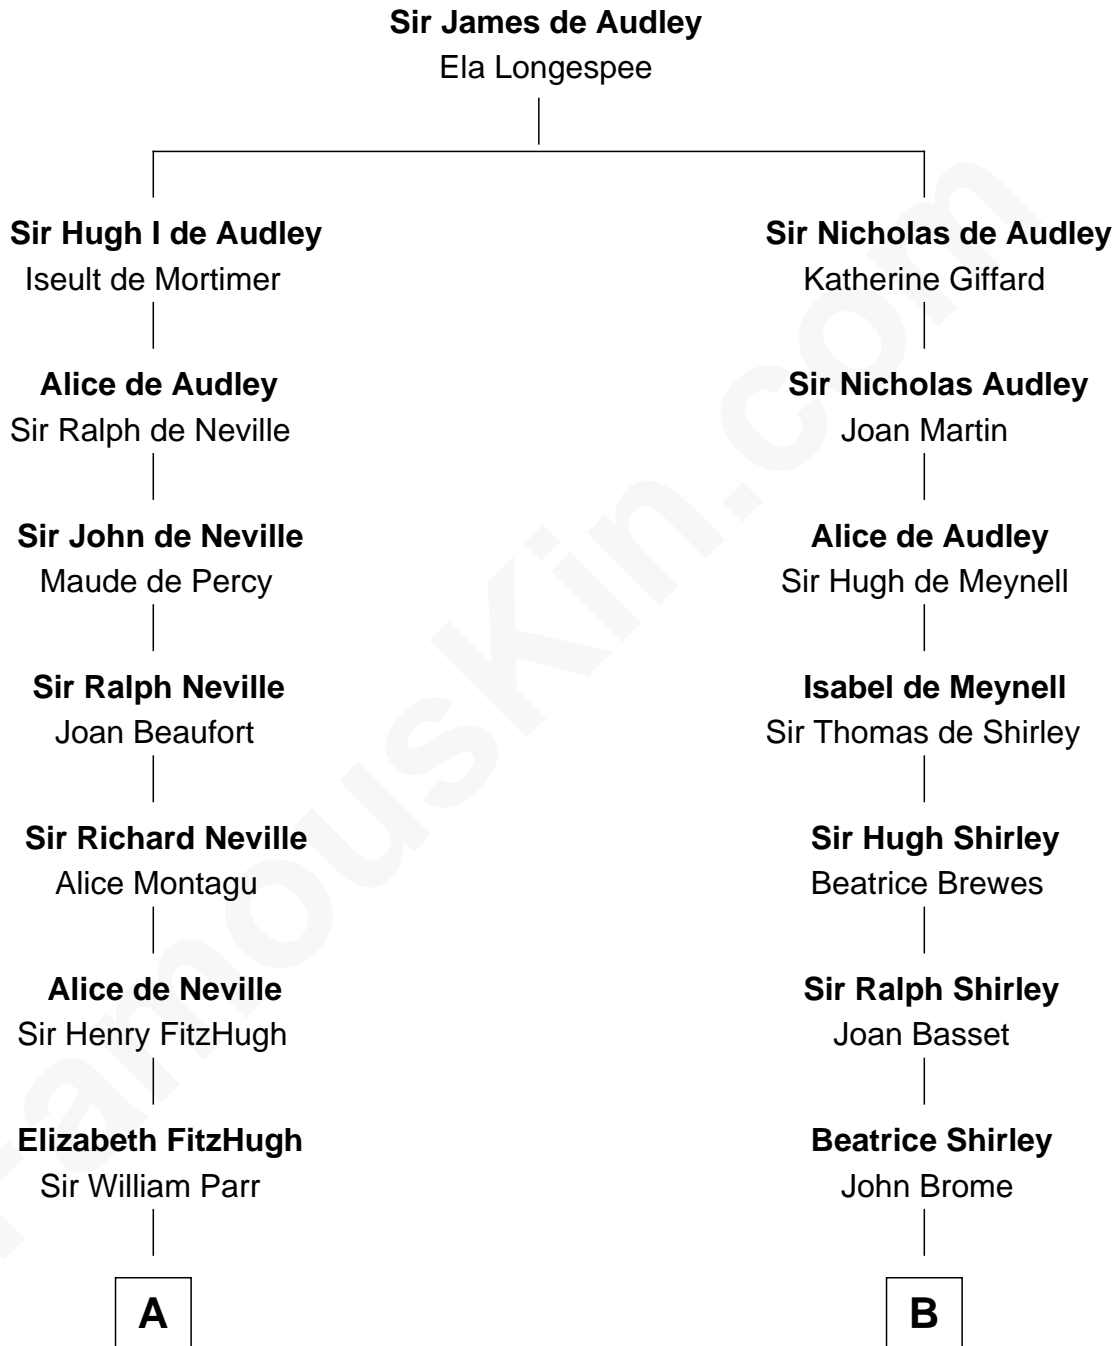

# FamousKin.com Relationship Chart of

**Catherine Parr**

*6th Wife of King Henry VIII*

8th cousin 12 times removed of

**Helen (Herron) Taft**

*First Lady of President William H. Taft*

**C**

**Charity Welles**  
Rev. Isaac Clinton

**Maria Clinton**  
Ela Collins

**Harriet Anne Collins**  
John Williamson Herron

**Helen (Herron) Taft**  
*First Lady of William H. Taft*

FamousKin.com