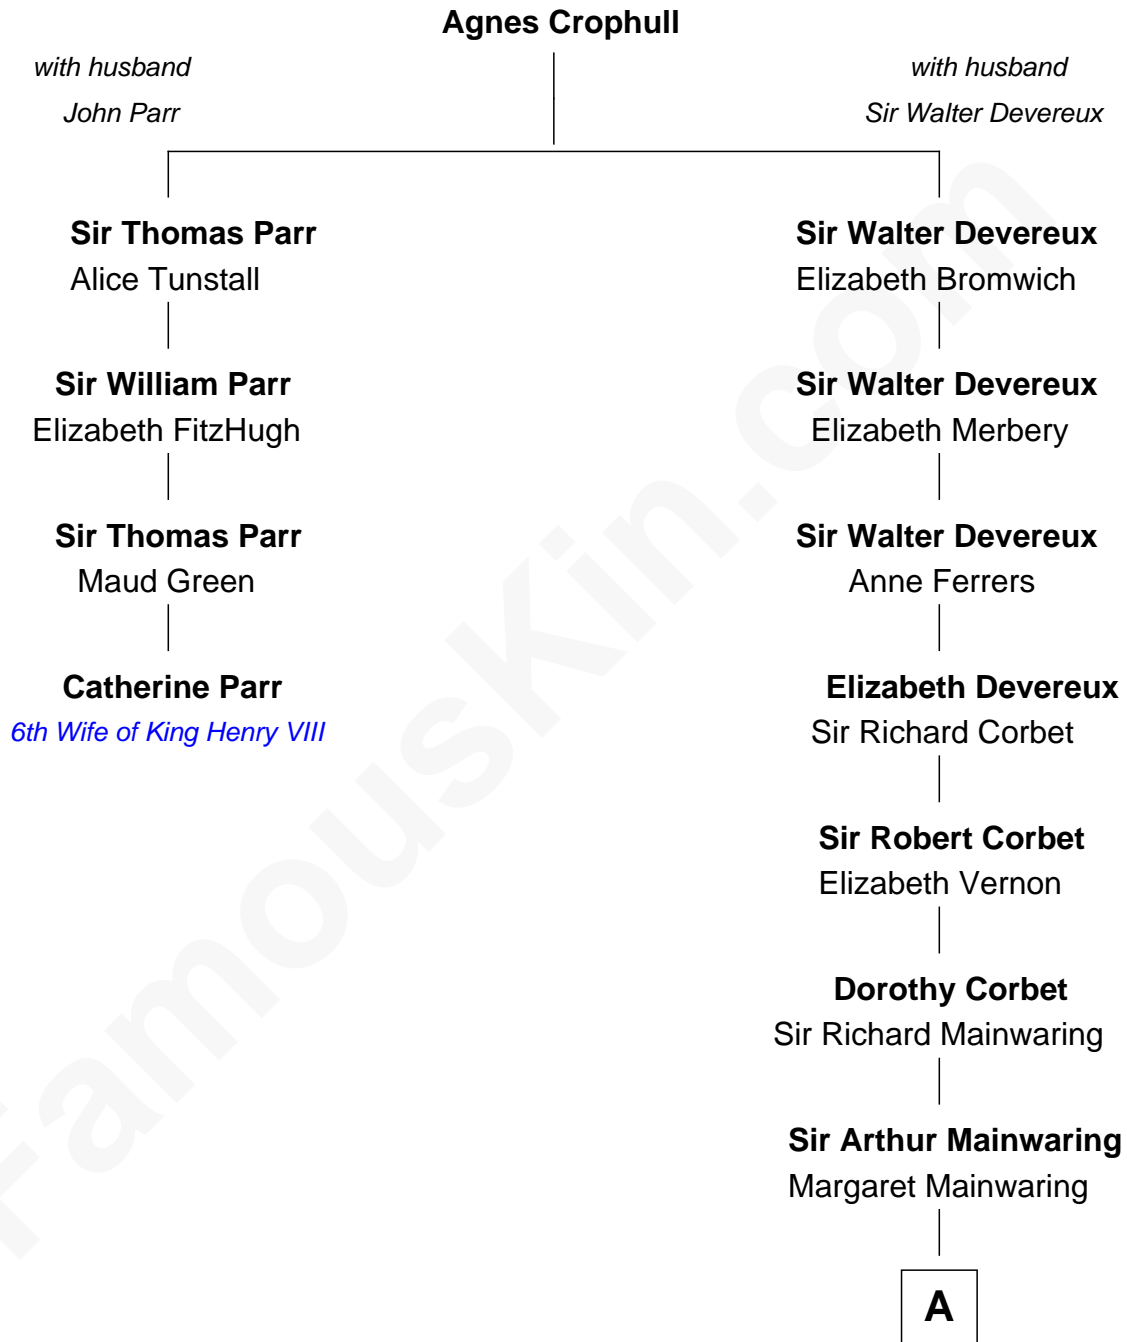

FamousKin.com Relationship Chart of

Catherine Parr

6th Wife of King Henry VIII

3rd cousin 13 times removed of

Grover Cleveland

22nd and 24th U.S. President

A

Mary Mainwaring

Richard Cotton

Frances Cotton

George Abell

Robert Abell

Joanna - - - - -

Caleb Abell

Margaret Post

Experience Abell