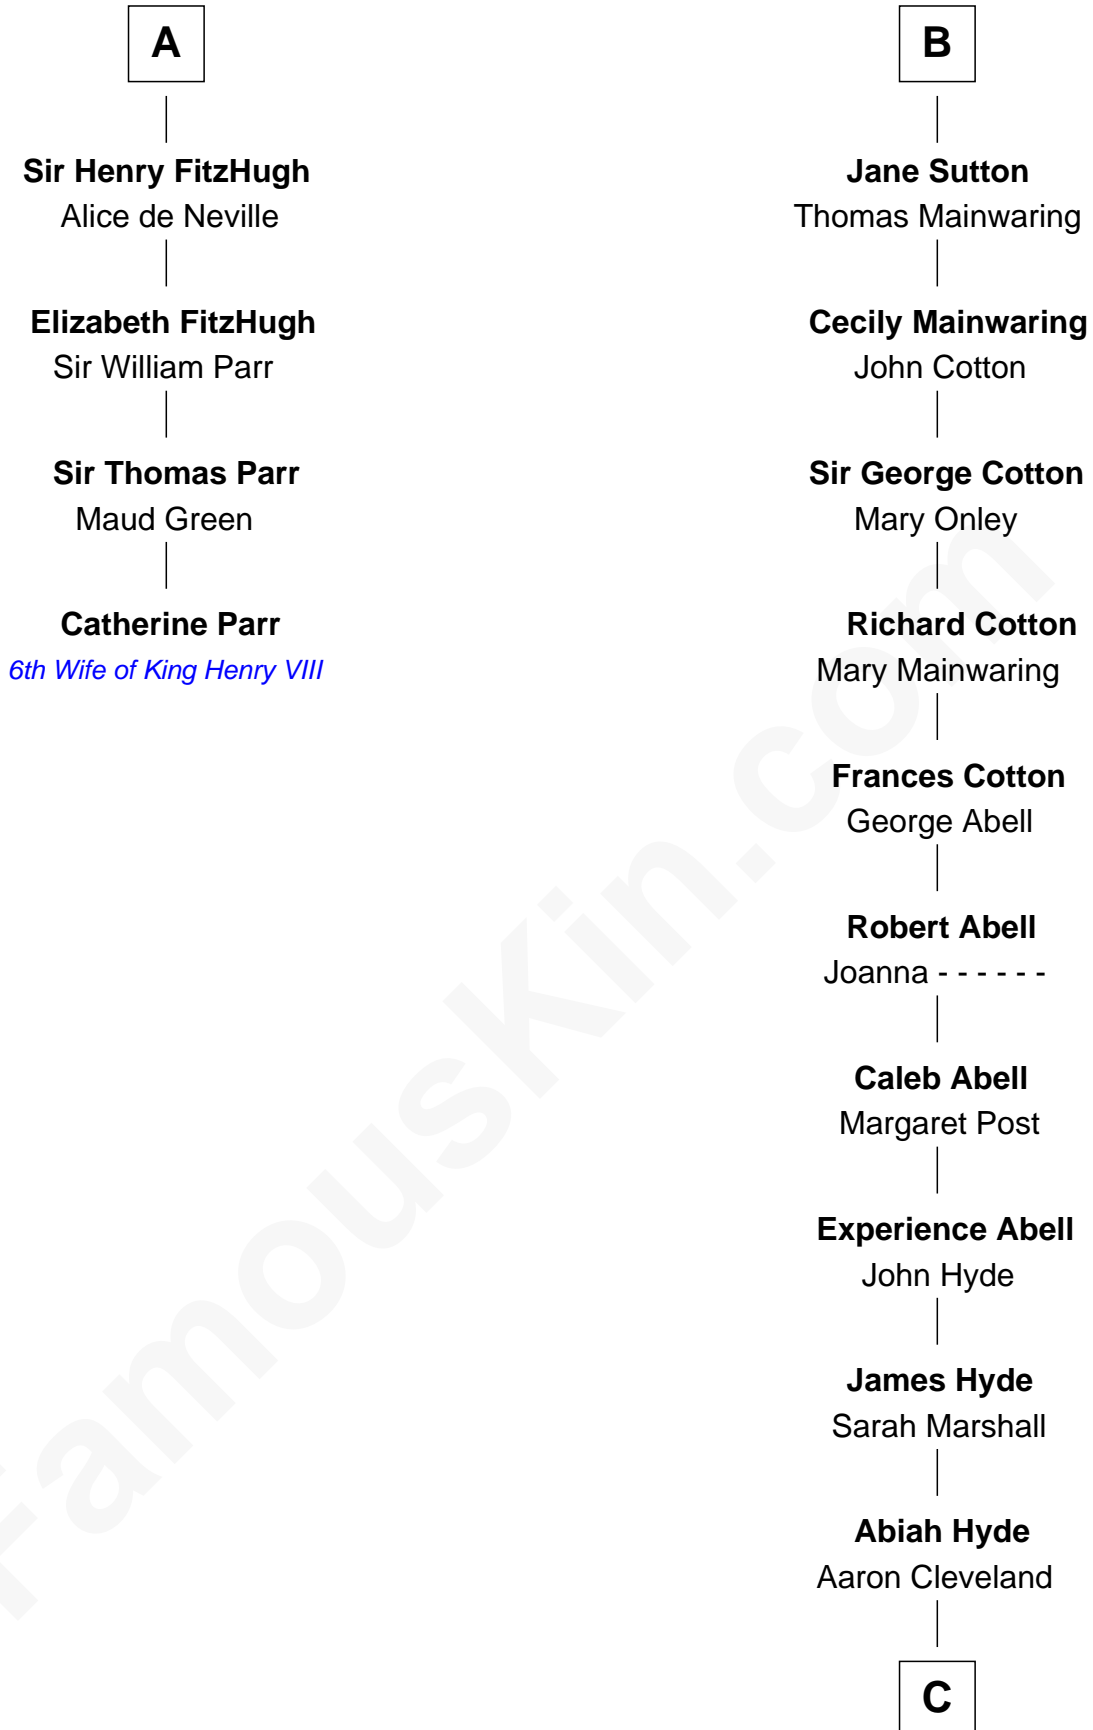

FamousKin.com Relationship Chart of

Catherine Parr

6th Wife of King Henry VIII

10th cousin 9 times removed of

Grover Cleveland

22nd and 24th U.S. President

C

William Cleveland

Margaret Falley

Rev. Richard Falley Cleveland

Ann Neal

Grover Cleveland

22nd and 24th U.S. President

FamousKin.com