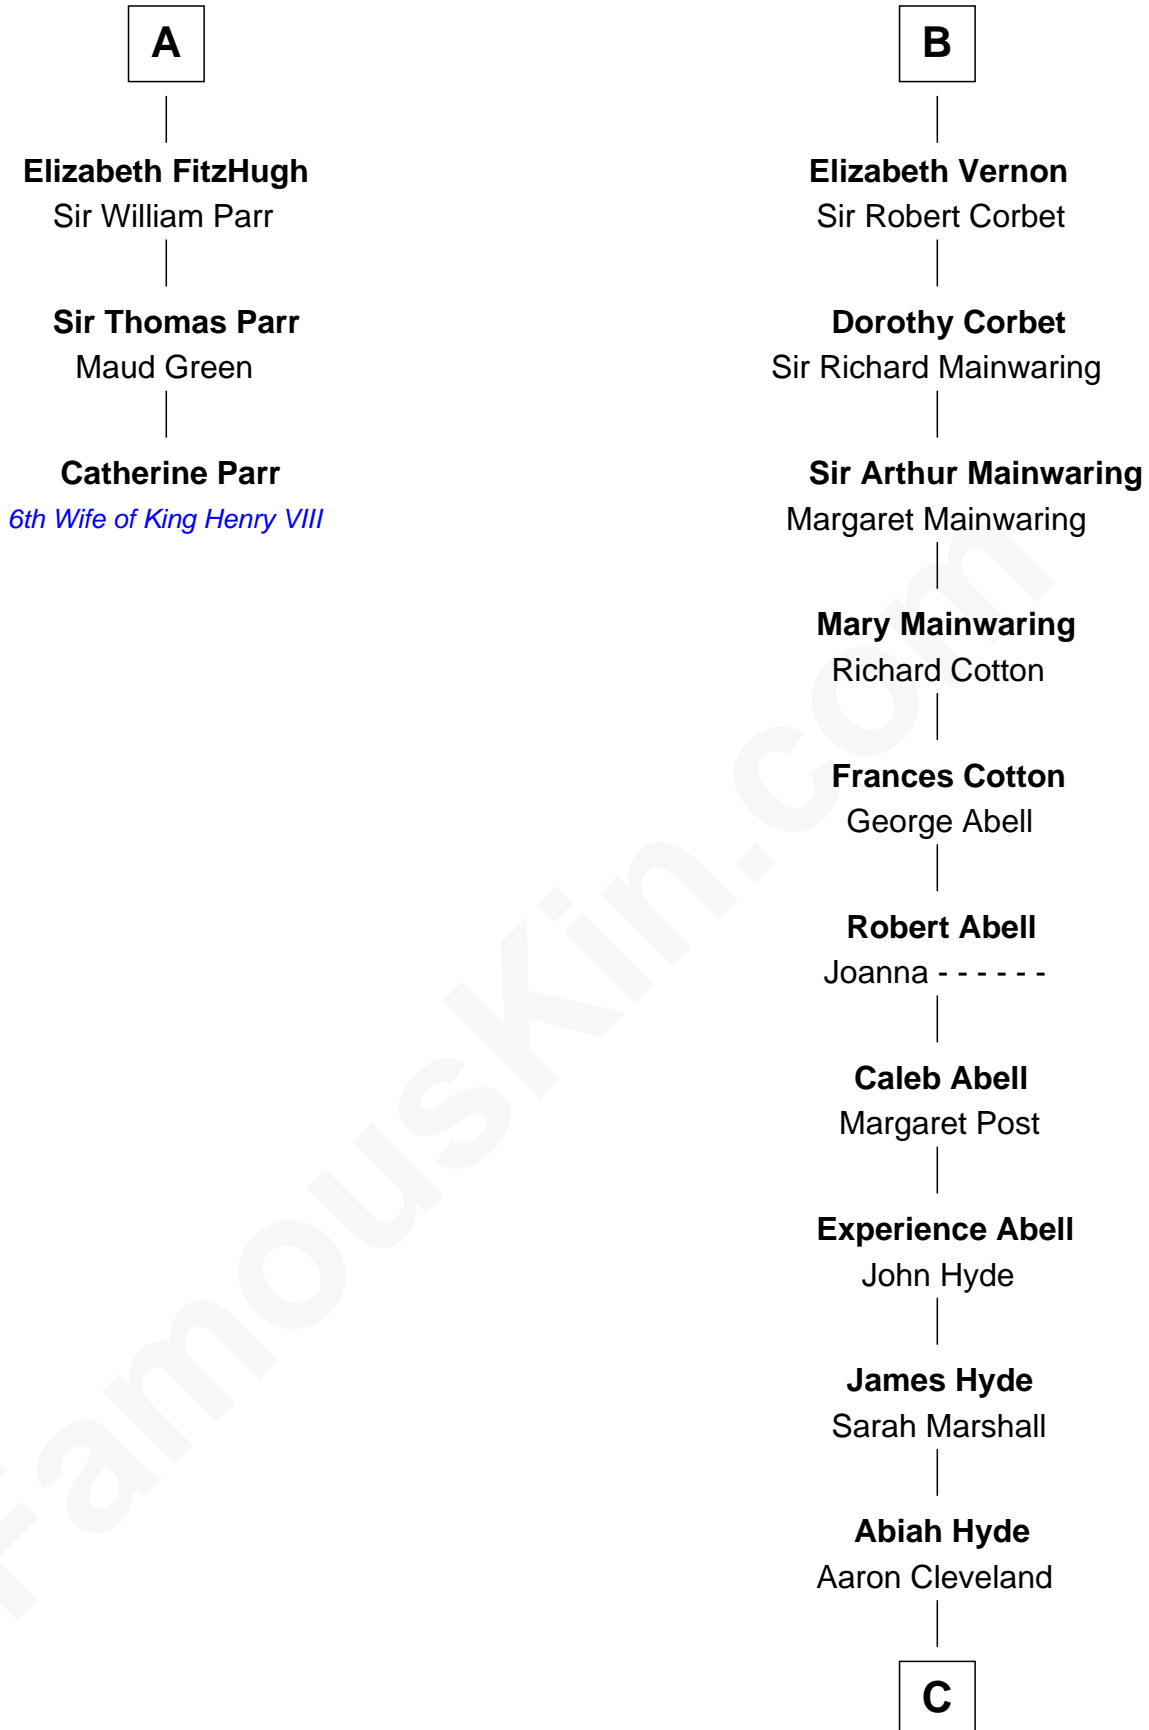

FamousKin.com Relationship Chart of

Catherine Parr

6th Wife of King Henry VIII

9th cousin 10 times removed of

Grover Cleveland

22nd and 24th U.S. President

C

William Cleveland

Margaret Falley

Rev. Richard Falley Cleveland

Ann Neal

Grover Cleveland

22nd and 24th U.S. President

FamousKin.com