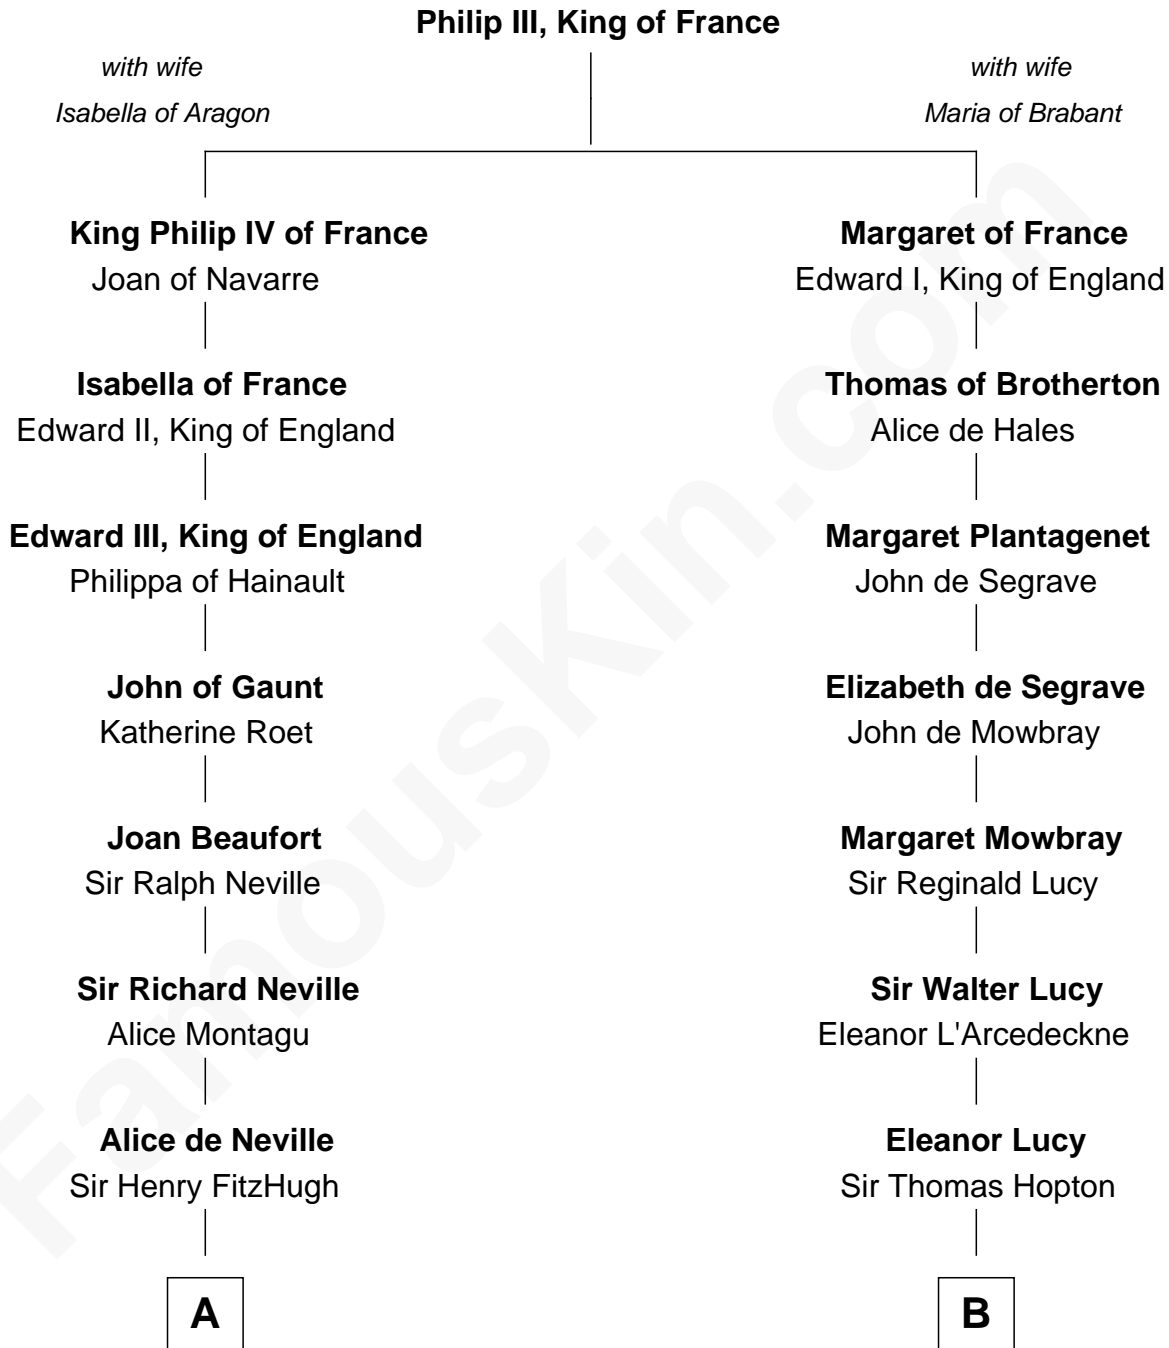

FamousKin.com Relationship Chart of

Catherine Parr

6th Wife of King Henry VIII

9th cousin 12 times removed of

Grover Cleveland

22nd and 24th U.S. President

C

James Hyde
Sarah Marshall

Abiah Hyde
Aaron Cleveland

William Cleveland
Margaret Falley

Rev. Richard Falley Cleveland
Ann Neal

Grover Cleveland
22nd and 24th U.S. President

FamousKin.com