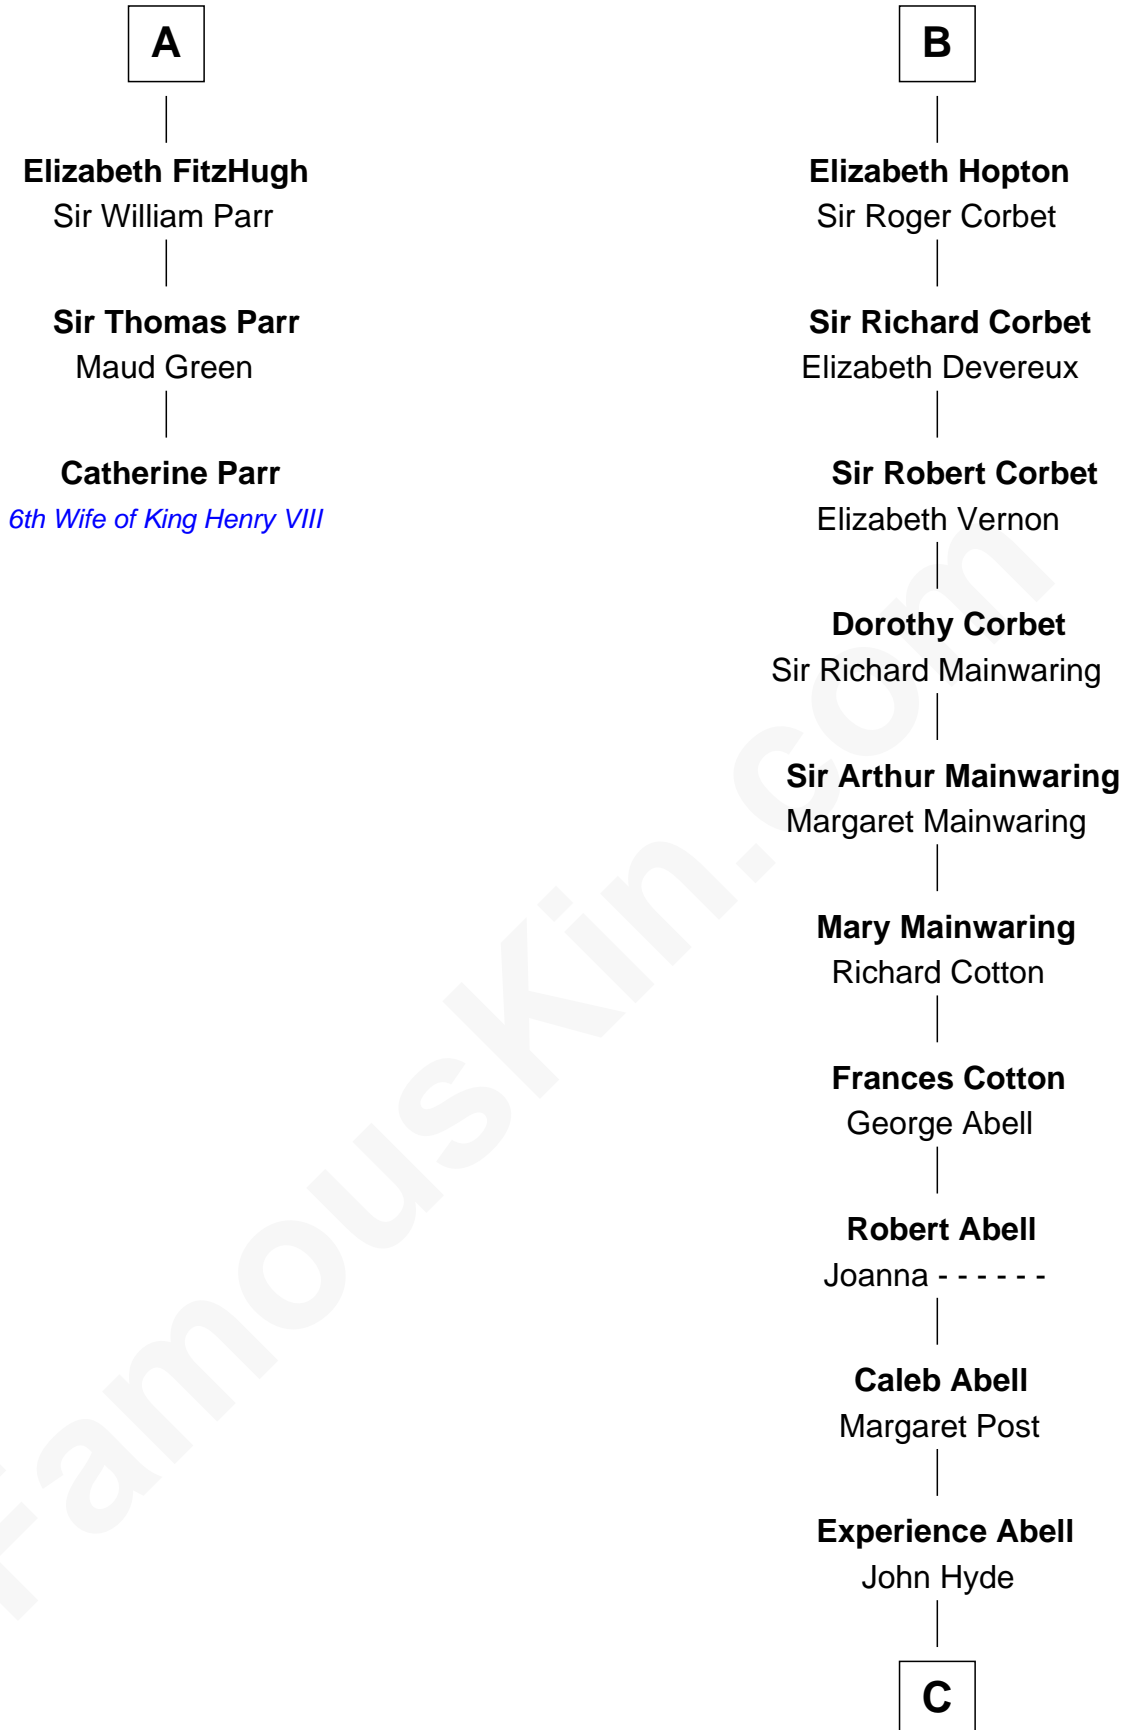

FamousKin.com Relationship Chart of

Catherine Parr

6th Wife of King Henry VIII

9th cousin 12 times removed of

Grover Cleveland

22nd and 24th U.S. President

C

James Hyde
Sarah Marshall

Abiah Hyde
Aaron Cleveland

William Cleveland
Margaret Falley

Rev. Richard Falley Cleveland
Ann Neal

Grover Cleveland
22nd and 24th U.S. President

FamousKin.com