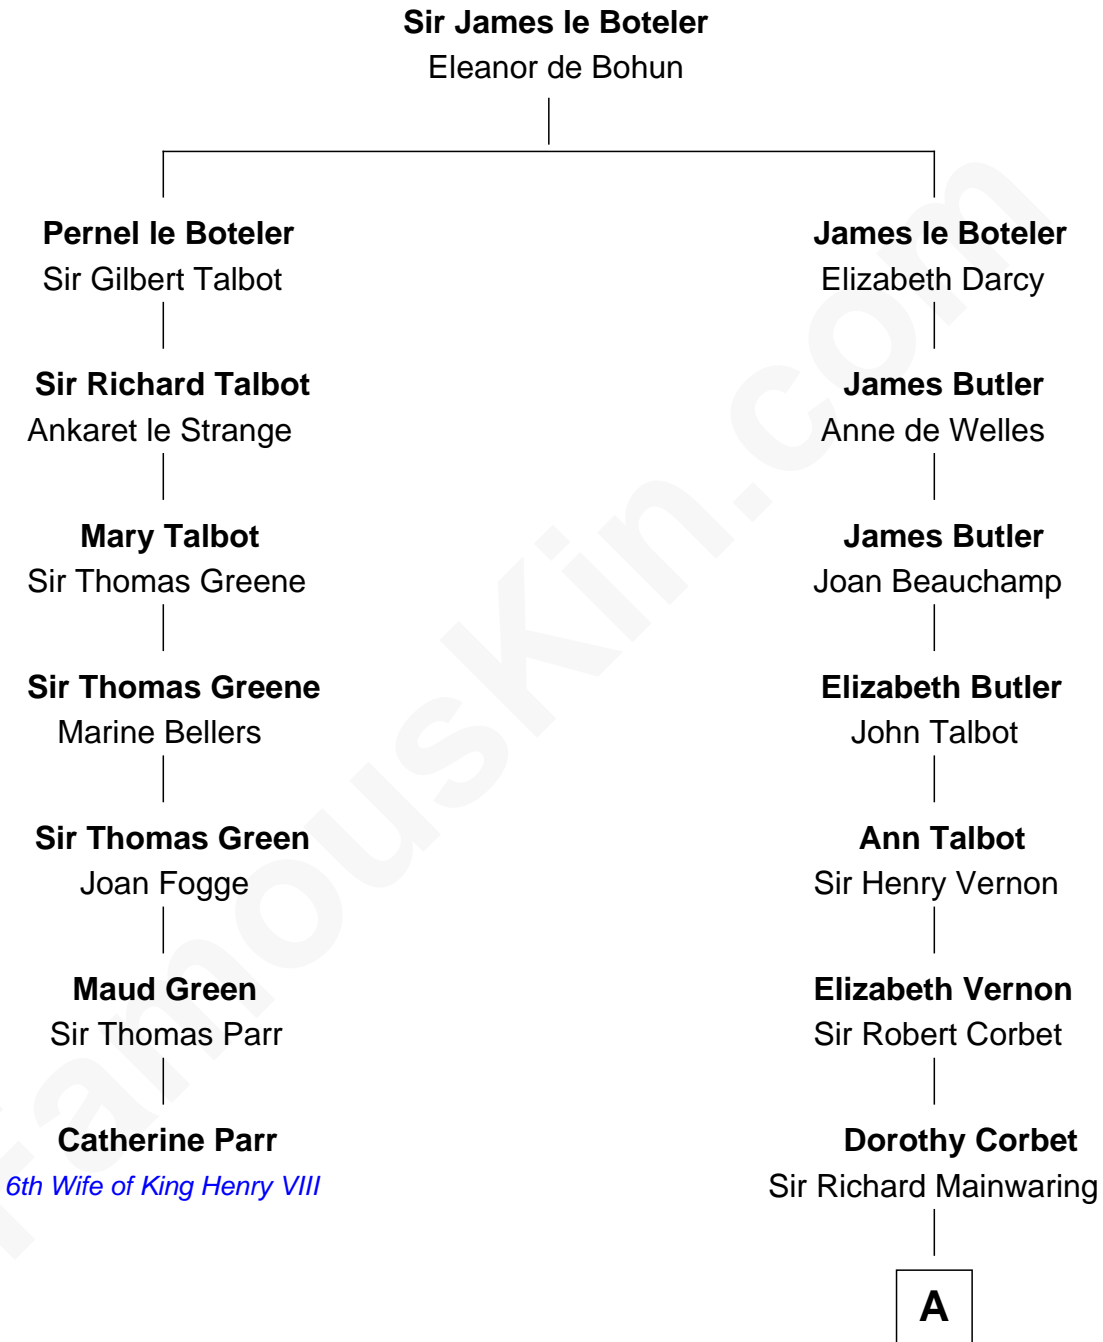

# FamousKin.com Relationship Chart of

**Catherine Parr**

*6th Wife of King Henry VIII*

6th cousin 11 times removed of

**Grover Cleveland**

*22nd and 24th U.S. President*

**A**

|  
**Sir Arthur Mainwaring**

Margaret Mainwaring

|  
**Mary Mainwaring**

Richard Cotton

|  
**Frances Cotton**

George Abell

|  
**Robert Abell**

Joanna - - - - -

|  
**Caleb Abell**