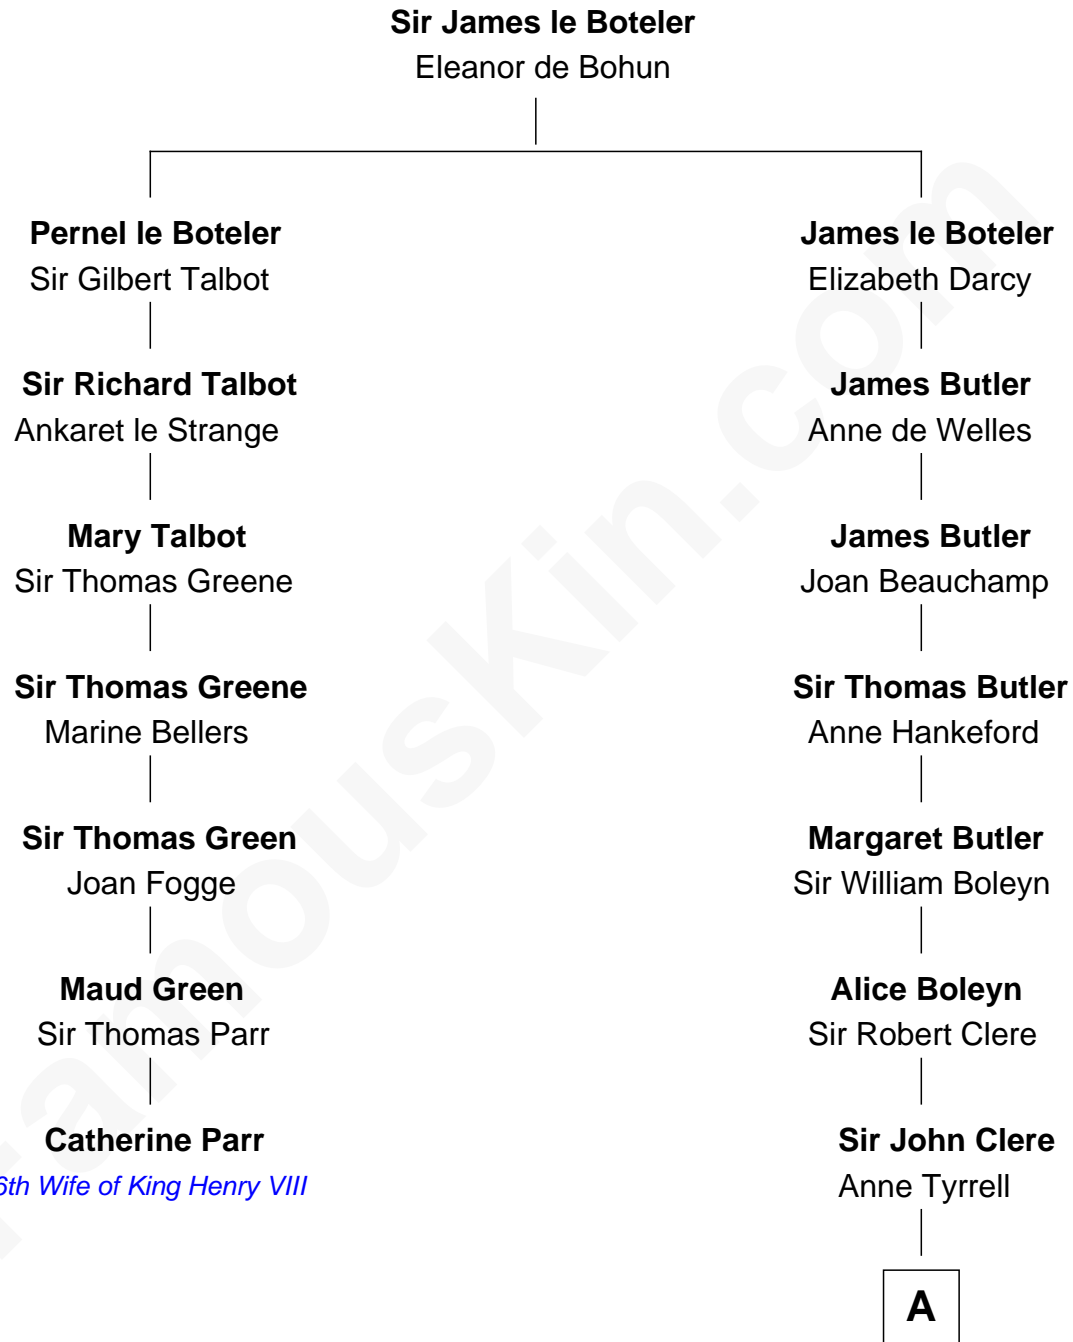

FamousKin.com Relationship Chart of

Catherine Parr

6th Wife of King Henry VIII

6th cousin 14 times removed of

Mamie (Doud) Eisenhower

First Lady of President Dwight Eisenhower

A

Sir Edmund Clere
Frances Fulmerston