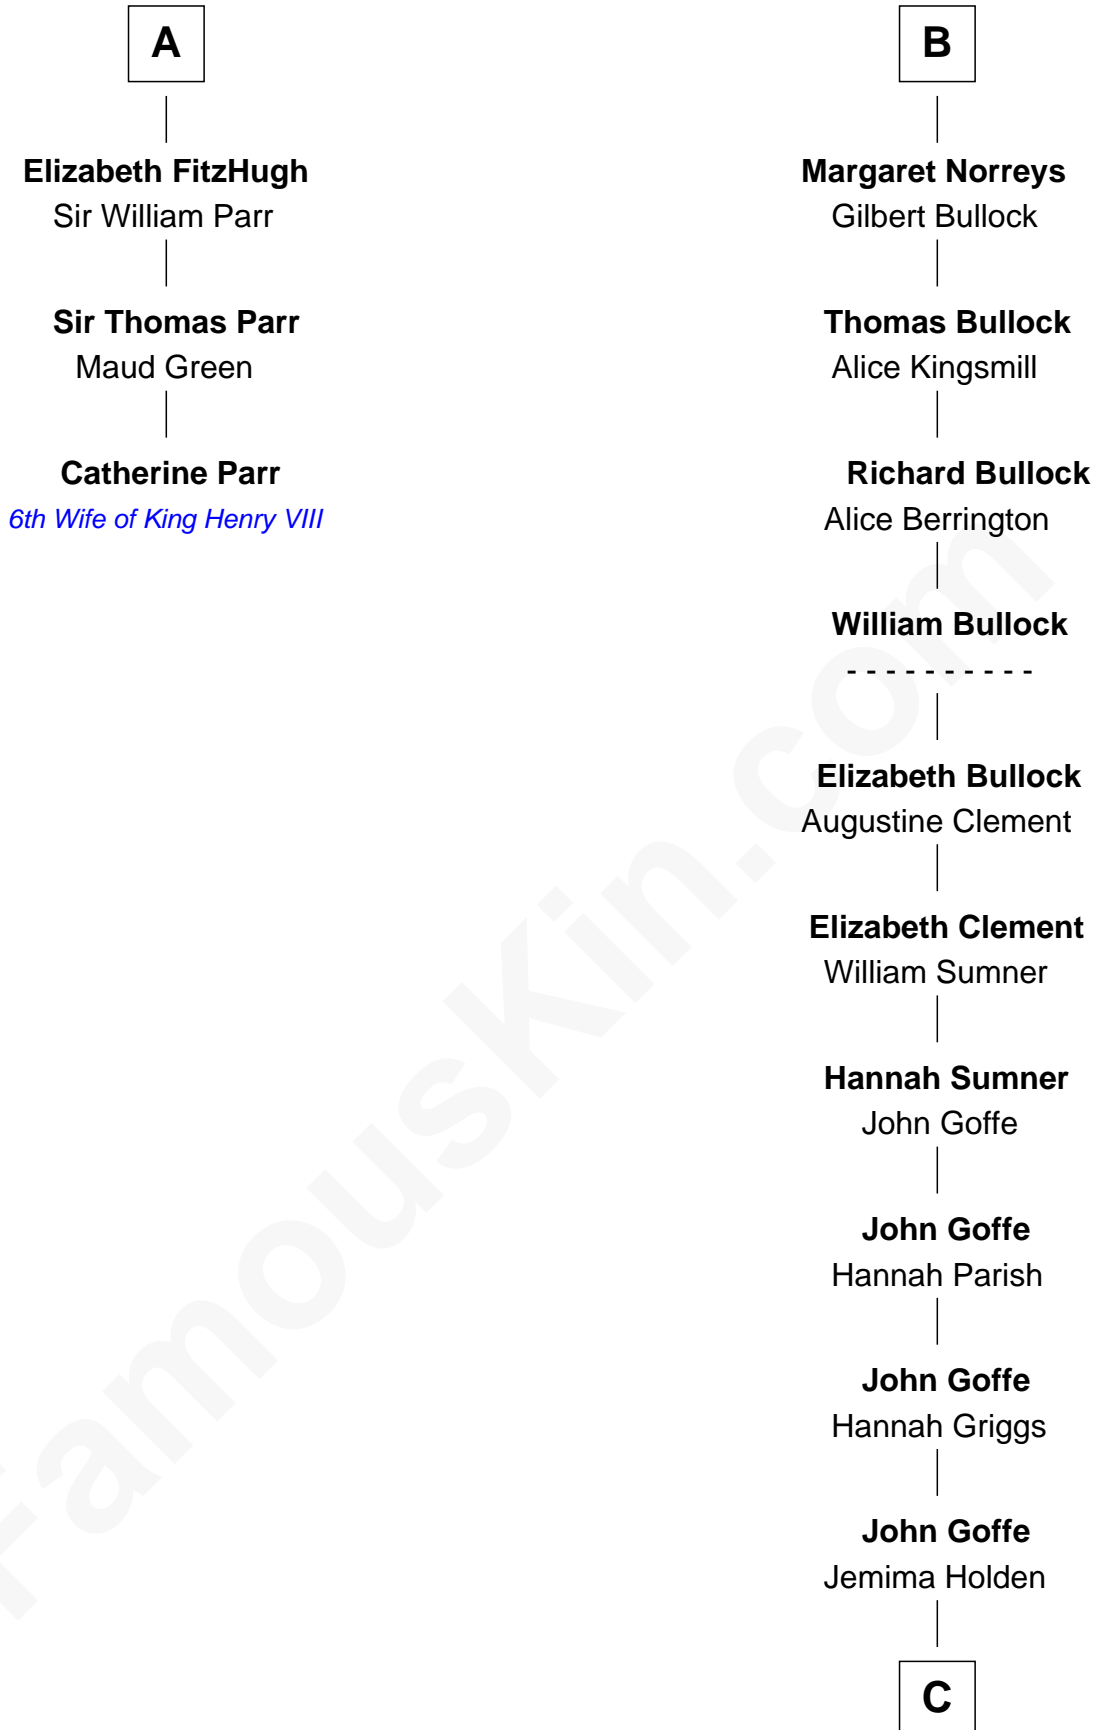

FamousKin.com Relationship Chart of

Catherine Parr

6th Wife of King Henry VIII

9th cousin 12 times removed of

Lou (Henry) Hoover

First Lady of President Herbert Hoover

Sir Walter FitzRobert

Ida Longespee

Charles Delano Henry

Lou (Henry) Hoover

First Lady of Herbert Hoover

FamousKin.com