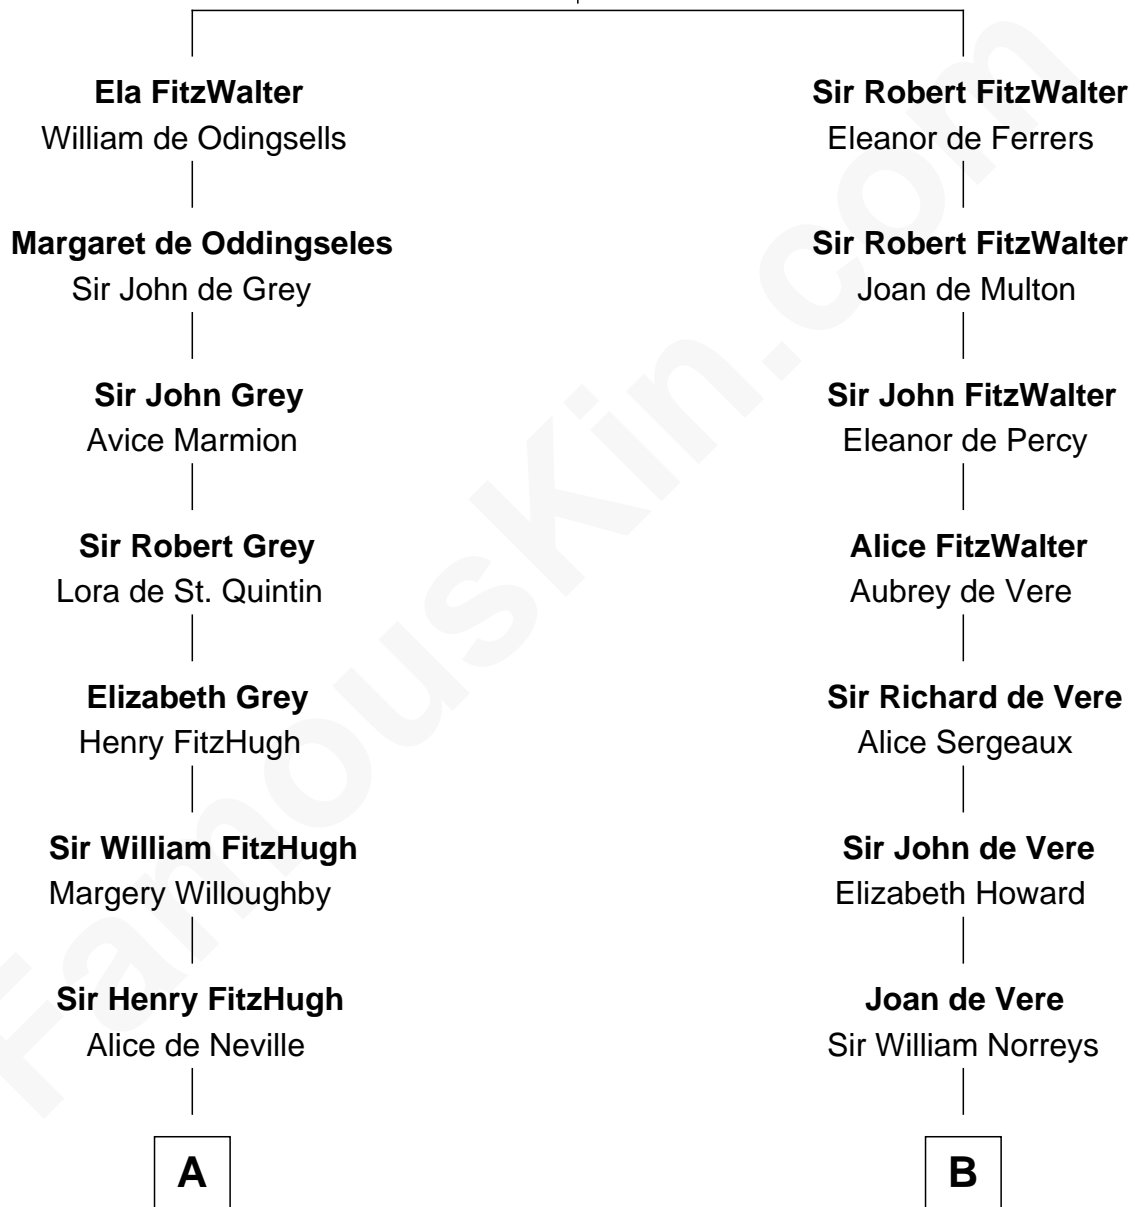

FamousKin.com Relationship Chart of

Catherine Parr

6th Wife of King Henry VIII

9th cousin 12 times removed of

Lou (Henry) Hoover

First Lady of President Herbert Hoover

Sir Walter FitzRobert

Ida Longespee

Charles Delano Henry

Lou (Henry) Hoover

First Lady of Herbert Hoover

FamousKin.com