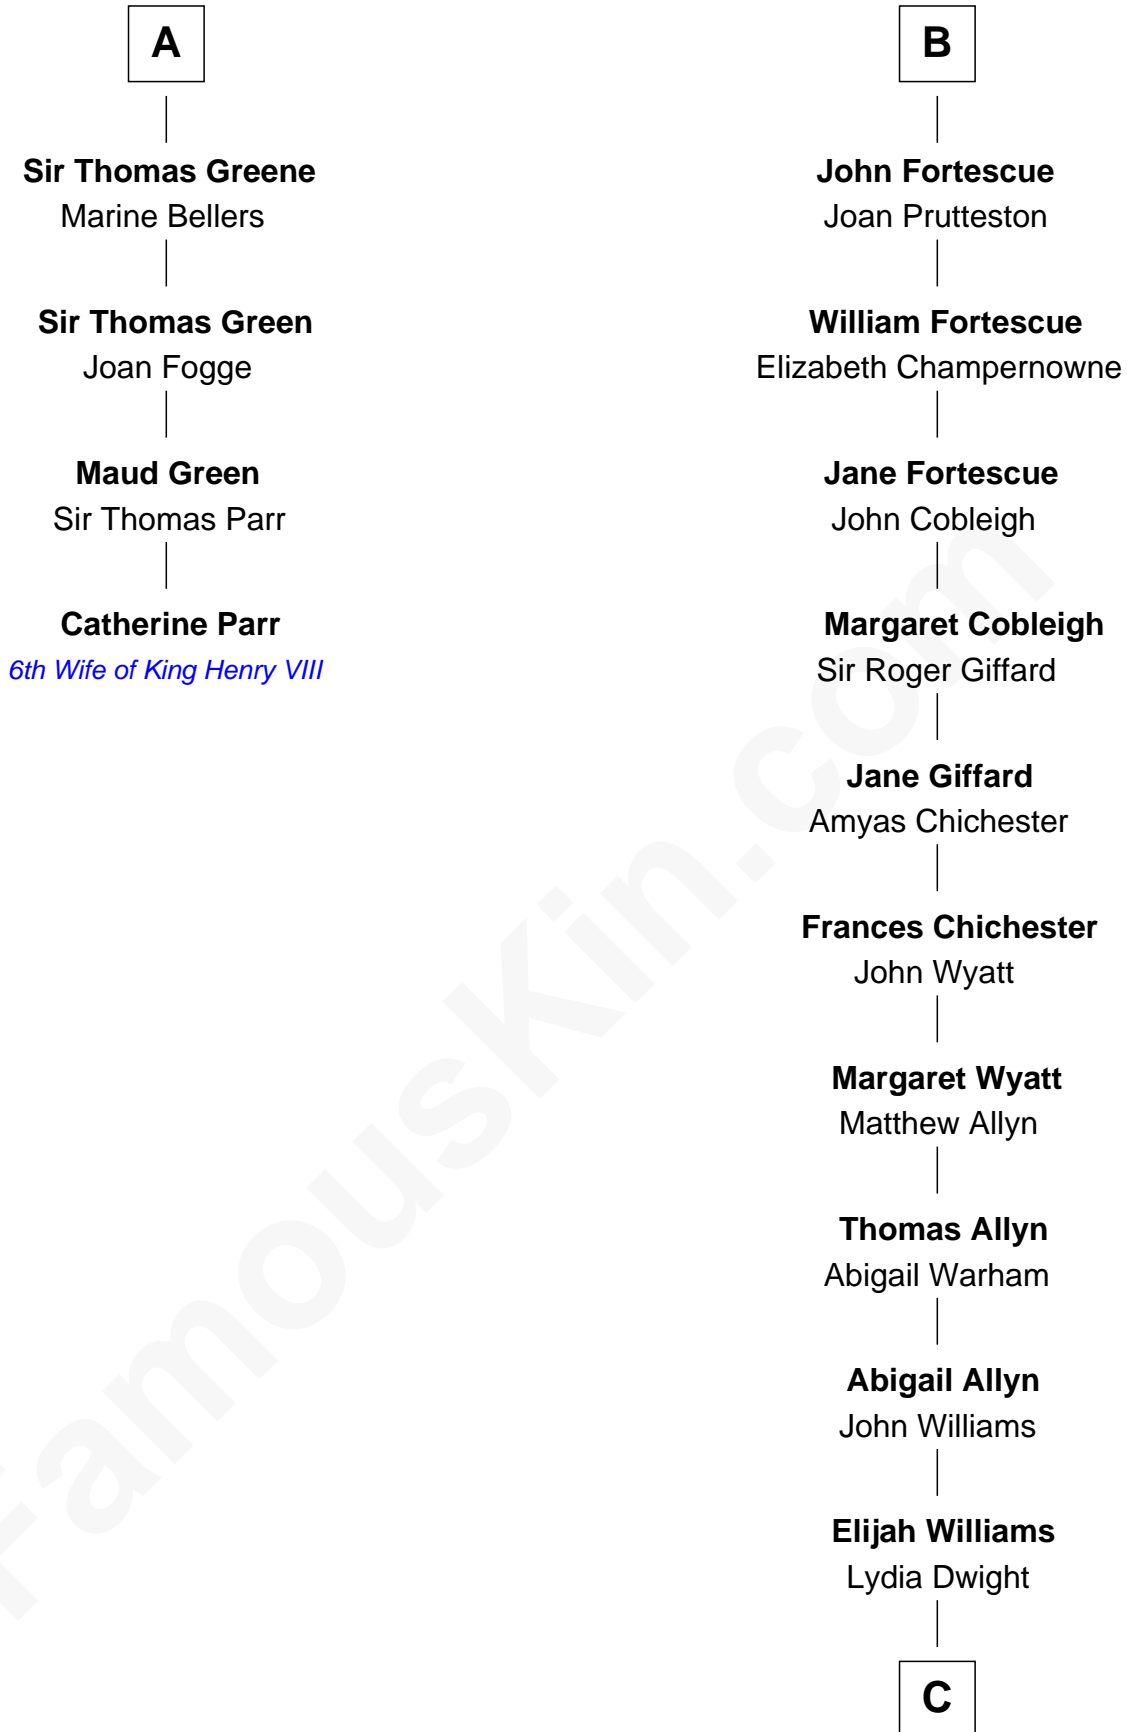

FamousKin.com Relationship Chart of

Catherine Parr

6th Wife of King Henry VIII

10th cousin 11 times removed of

Ellen Louise (Axson) Wilson

First Lady of President Woodrow Wilson

Sir Geoffrey FitzPiers

Aveline de Clare

Rev. Samuel Edward Axson

Ellen Louise (Axson) Wilson

First Lady of Woodrow Wilson