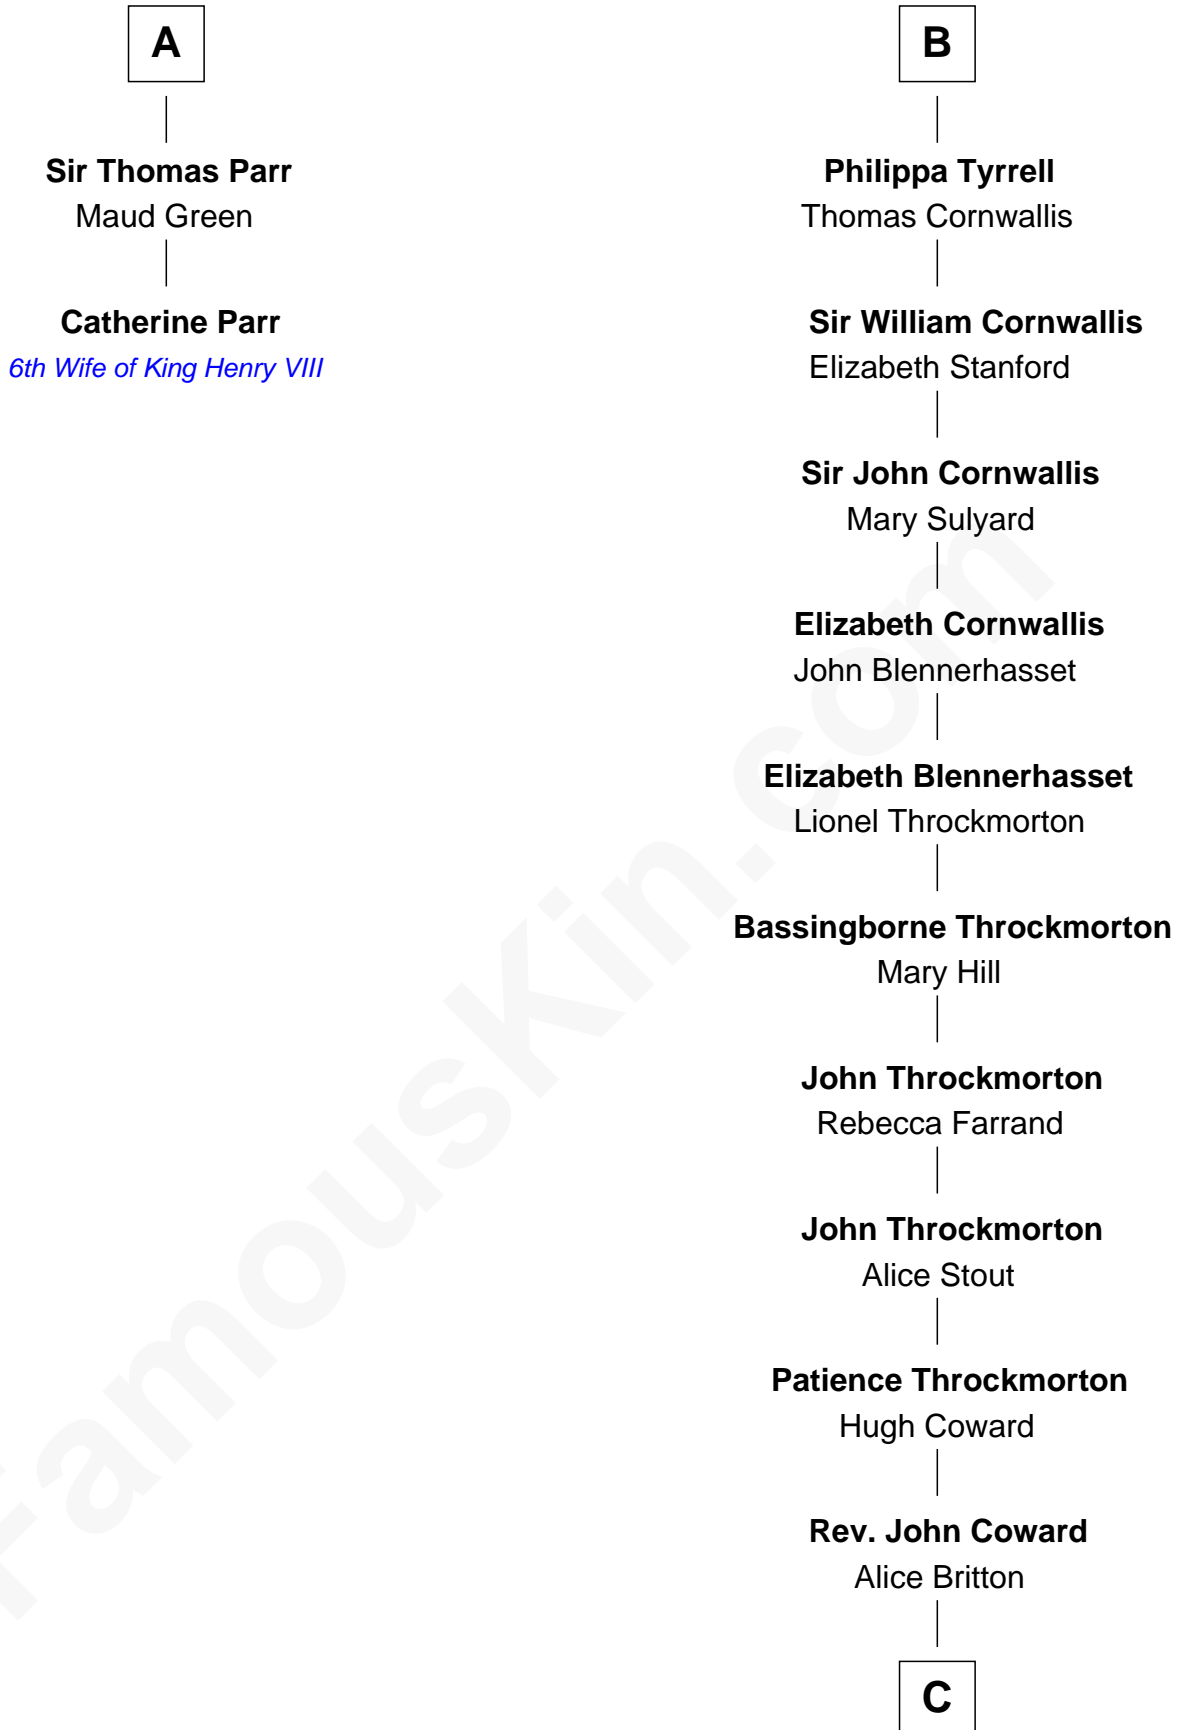

FamousKin.com

Relationship Chart of

Catherine Parr

6th Wife of King Henry VIII

8th cousin 13 times removed of

Ellen Louise (Axson) Wilson

First Lady of President Woodrow Wilson

C

Deliverance Coward

James FitzRandolph

Isaac FitzRandolph

Eleanor Hunter

Rebecca Longstreet FitzRandolph

Rev. Isaac Stockton Keith Axson

Rev. Samuel Edward Axson

Margaret Jane Hoyt

Ellen Louise (Axson) Wilson

First Lady of Woodrow Wilson

FamousKin.com