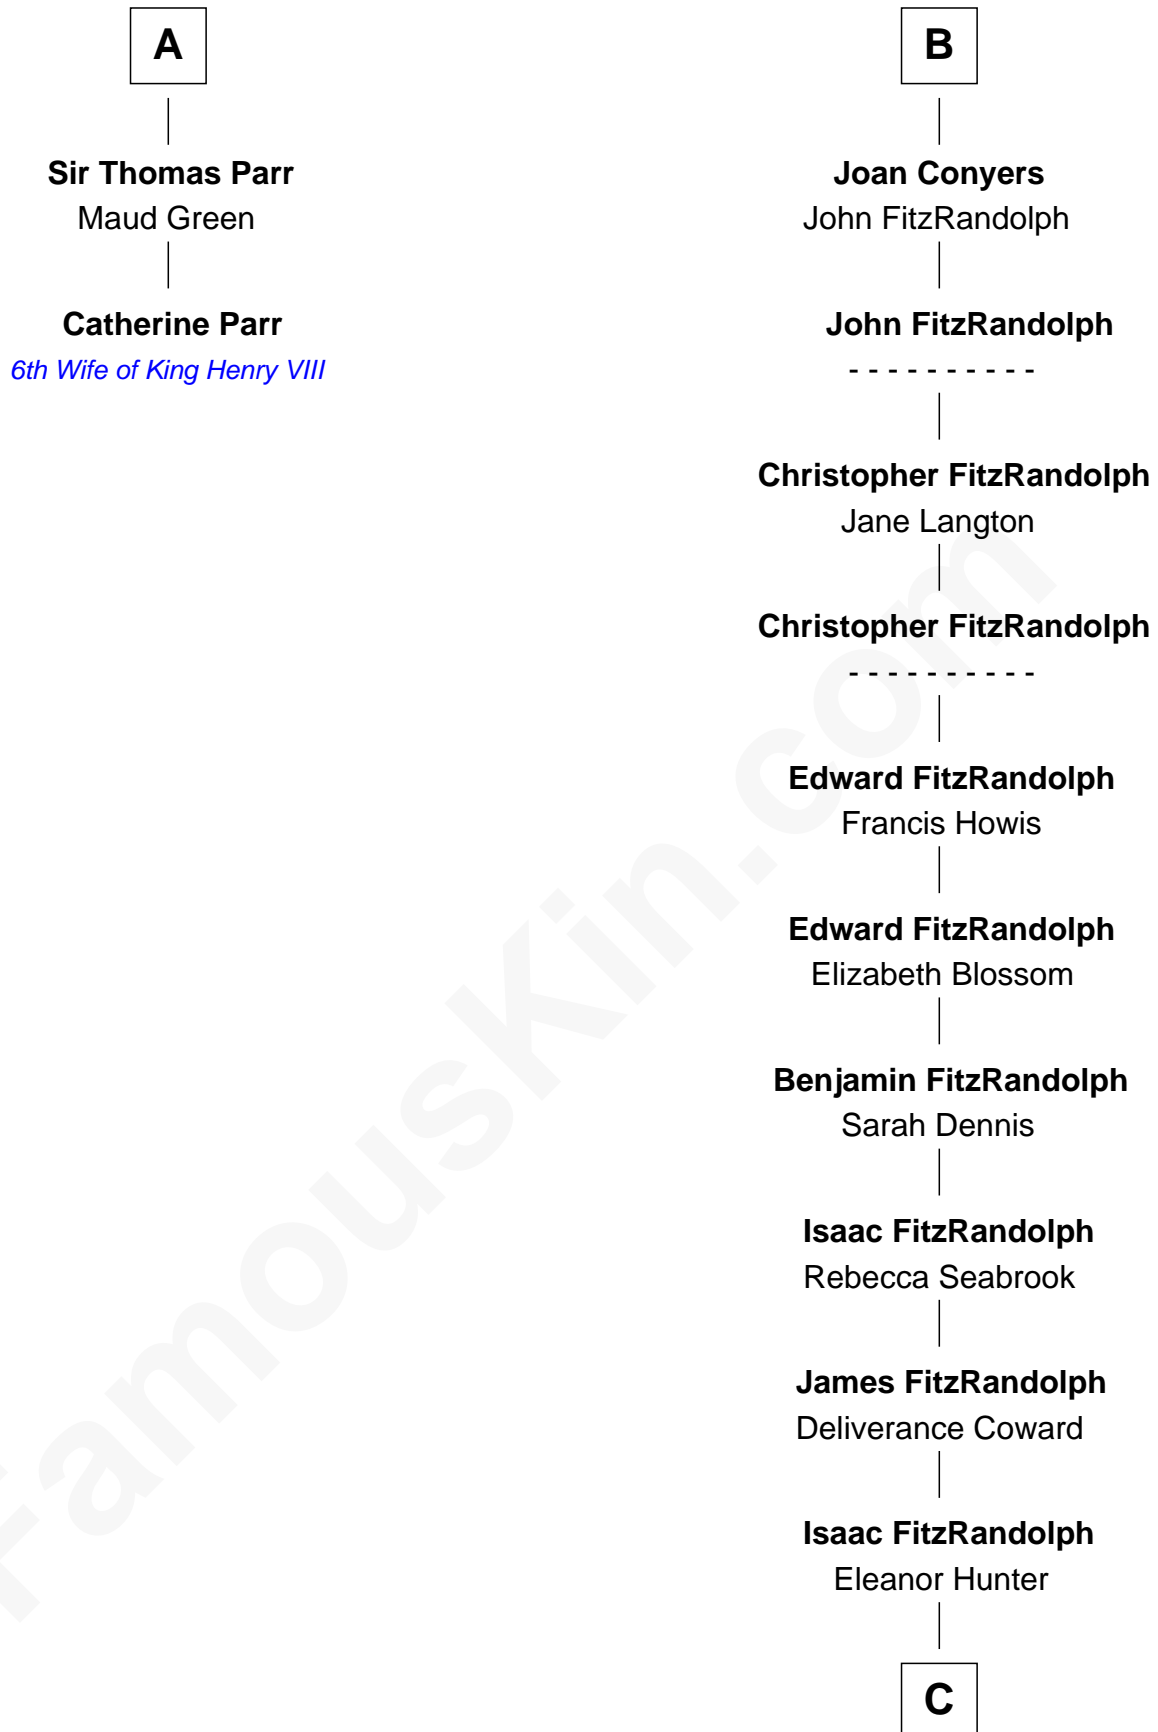

# FamousKin.com Relationship Chart of

**Catherine Parr**

*6th Wife of King Henry VIII*

8th cousin 11 times removed of

**Ellen Louise (Axson) Wilson**

*First Lady of President Woodrow Wilson*

C

**Rebecca Longstreet FitzRandolph**

Rev. Isaac Stockton Keith Axson

**Rev. Samuel Edward Axson**

Margaret Jane Hoyt

**Ellen Louise (Axson) Wilson**

*First Lady of Woodrow Wilson*

FamousKin.com