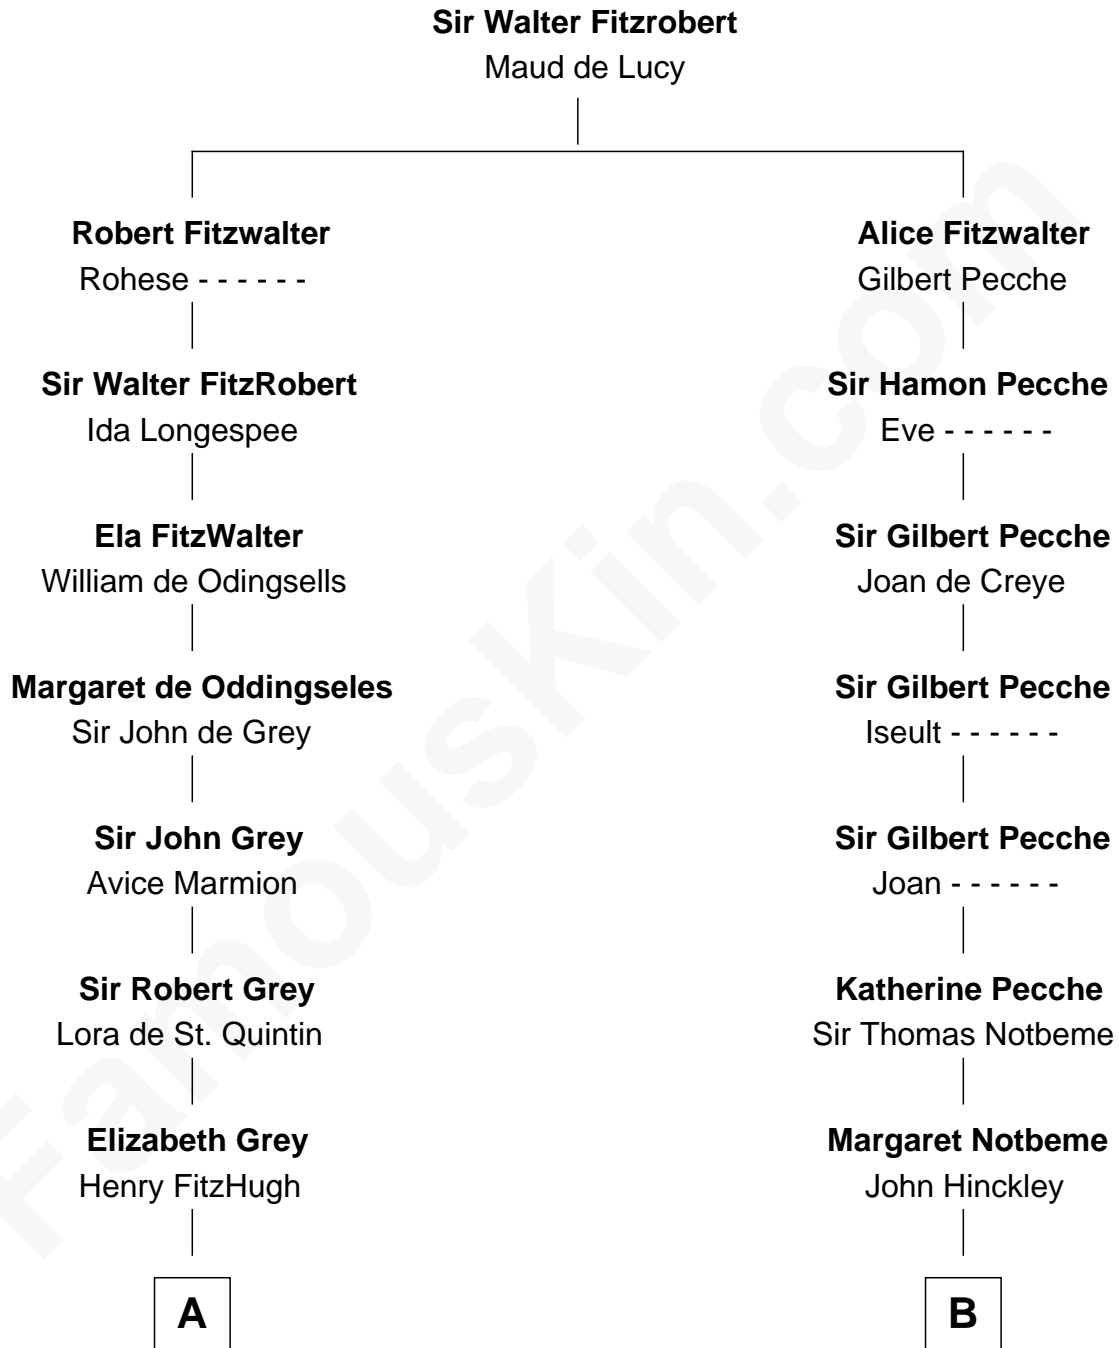

FamousKin.com Relationship Chart of

Catherine Parr

6th Wife of King Henry VIII

11th cousin 10 times removed of

Ellen Louise (Axson) Wilson

First Lady of President Woodrow Wilson

C

Abraham Perkins

Mary Sanborn

Meribah Perkins

Nathan Hoyt

Rev. Nathan Hoyt

Margaret Bliss

Margaret Jane Hoyt

Rev. Samuel Edward Axson

Ellen Louise (Axson) Wilson

First Lady of Woodrow Wilson

FamousKin.com