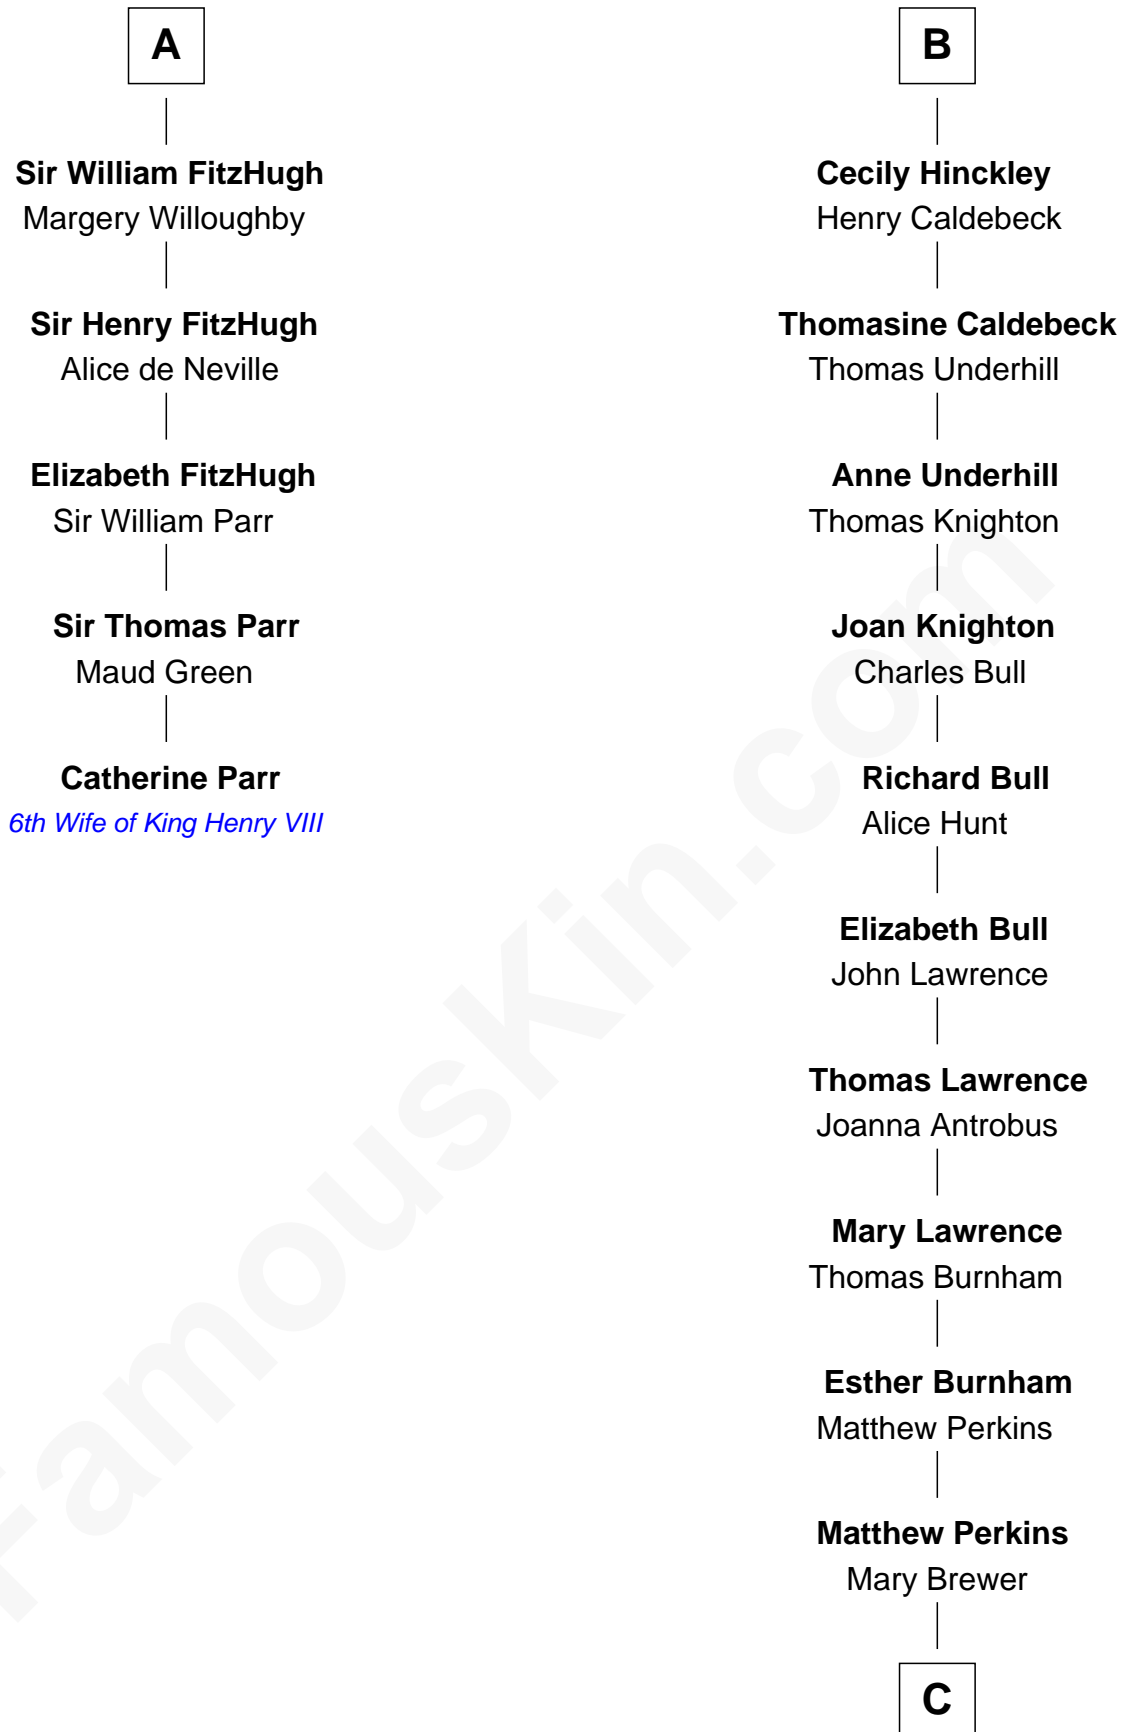

FamousKin.com Relationship Chart of

Catherine Parr

6th Wife of King Henry VIII

11th cousin 10 times removed of

Ellen Louise (Axson) Wilson

First Lady of President Woodrow Wilson

C

Abraham Perkins

First Lady of Woodrow Wilson

FamousKin.com