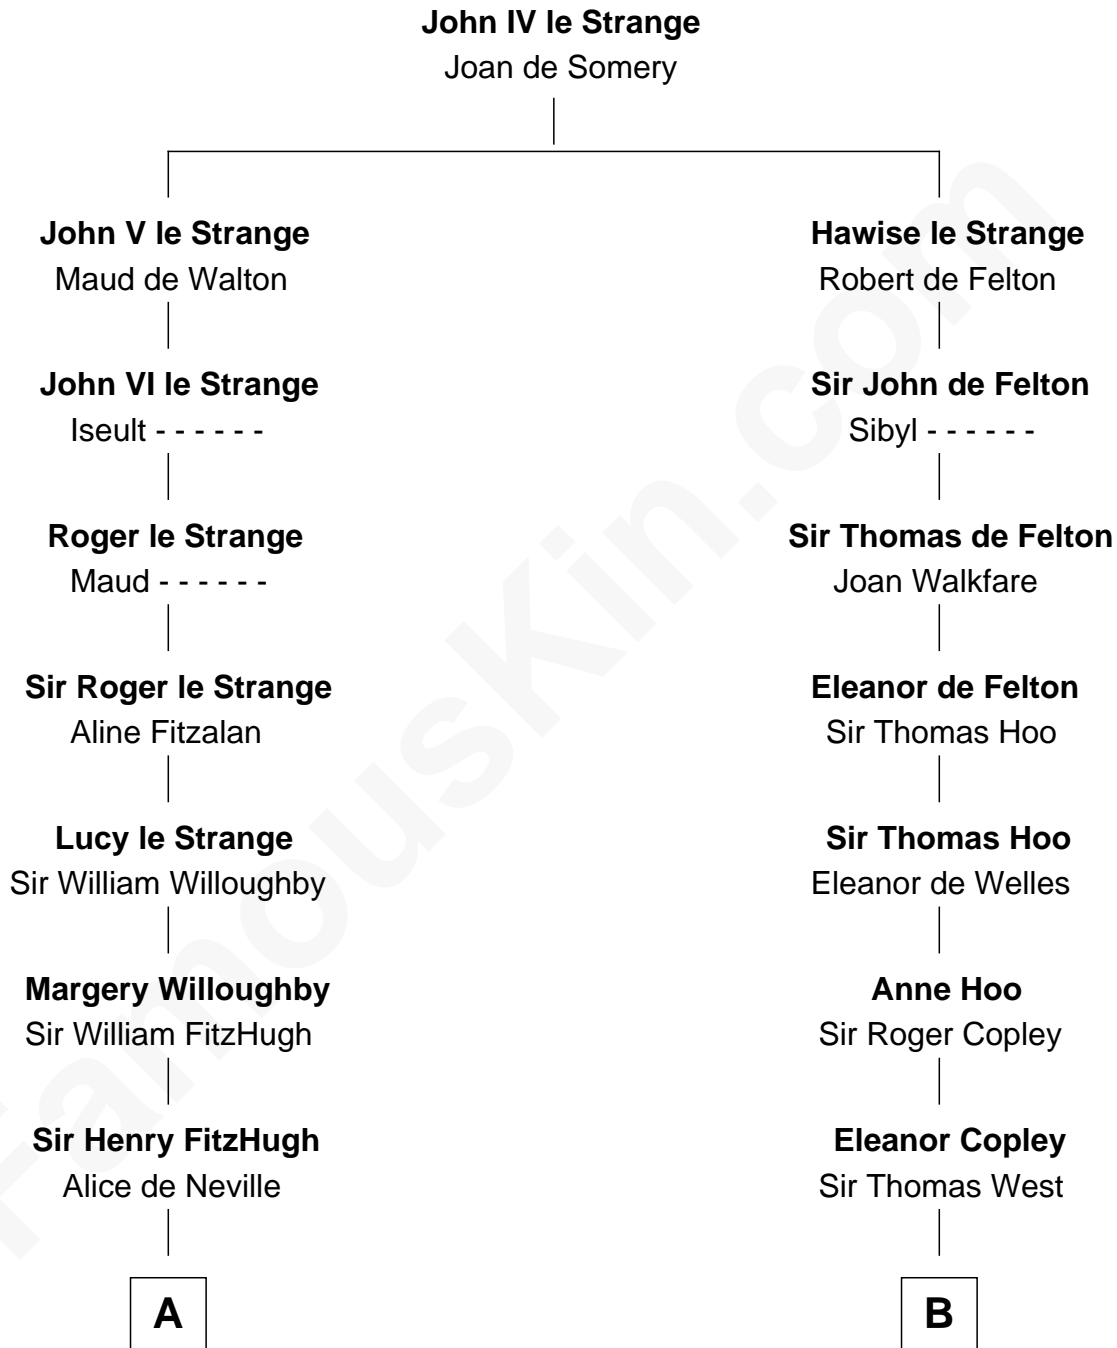

FamousKin.com Relationship Chart of

Catherine Parr

6th Wife of King Henry VIII

9th cousin 10 times removed of

Edith (Bolling) Wilson

First Lady of President Woodrow Wilson

C

Archibald Bolling

Anne E. Wigginton

William Holcombe Bolling

Sarah Spiers White

Edith (Bolling) Wilson

First Lady of Woodrow Wilson

FamousKin.com