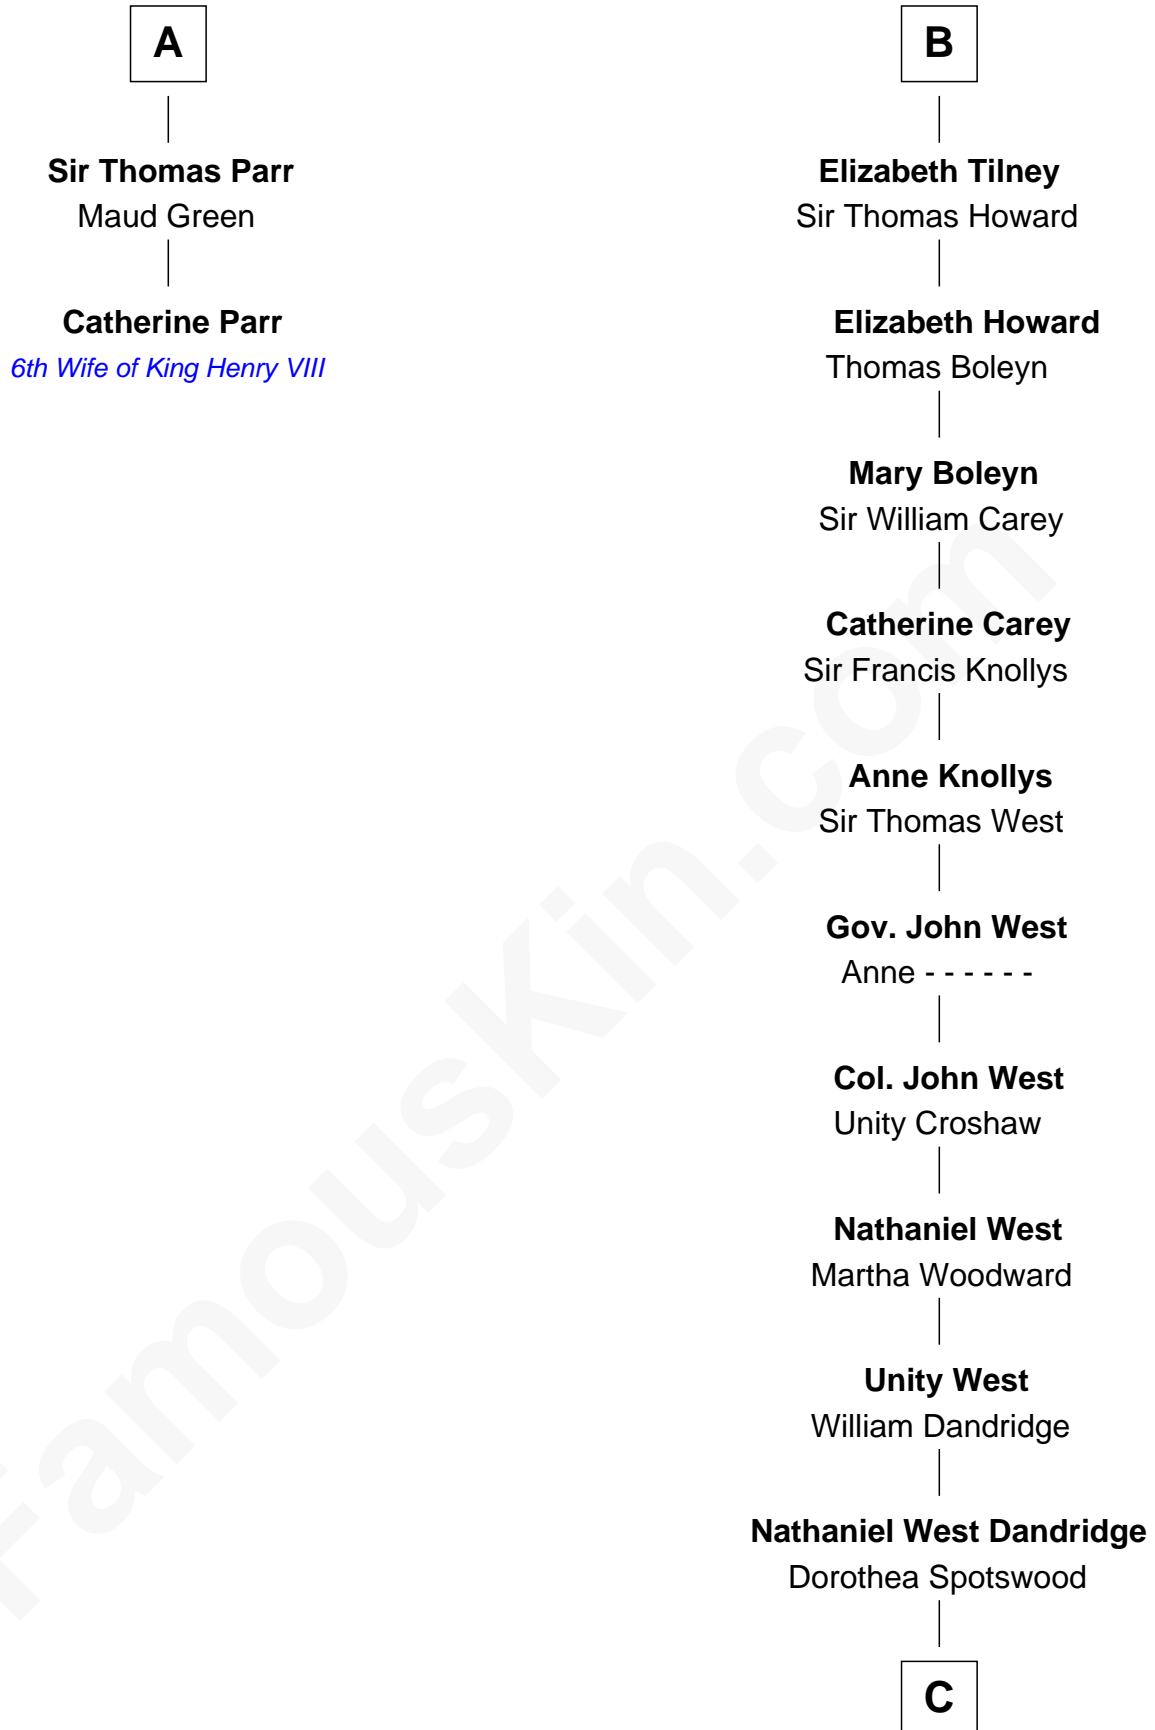

FamousKin.com Relationship Chart of

Catherine Parr

6th Wife of King Henry VIII

8th cousin 13 times removed of

Edith (Bolling) Wilson

First Lady of President Woodrow Wilson

C

Martha Dandridge

Archibald Payne

Catherine Payne

Archibald Bolling

Archibald Bolling

Anne E. Wigginton

William Holcombe Bolling

Sarah Spiers White

Edith (Bolling) Wilson

First Lady of Woodrow Wilson

FamousKin.com