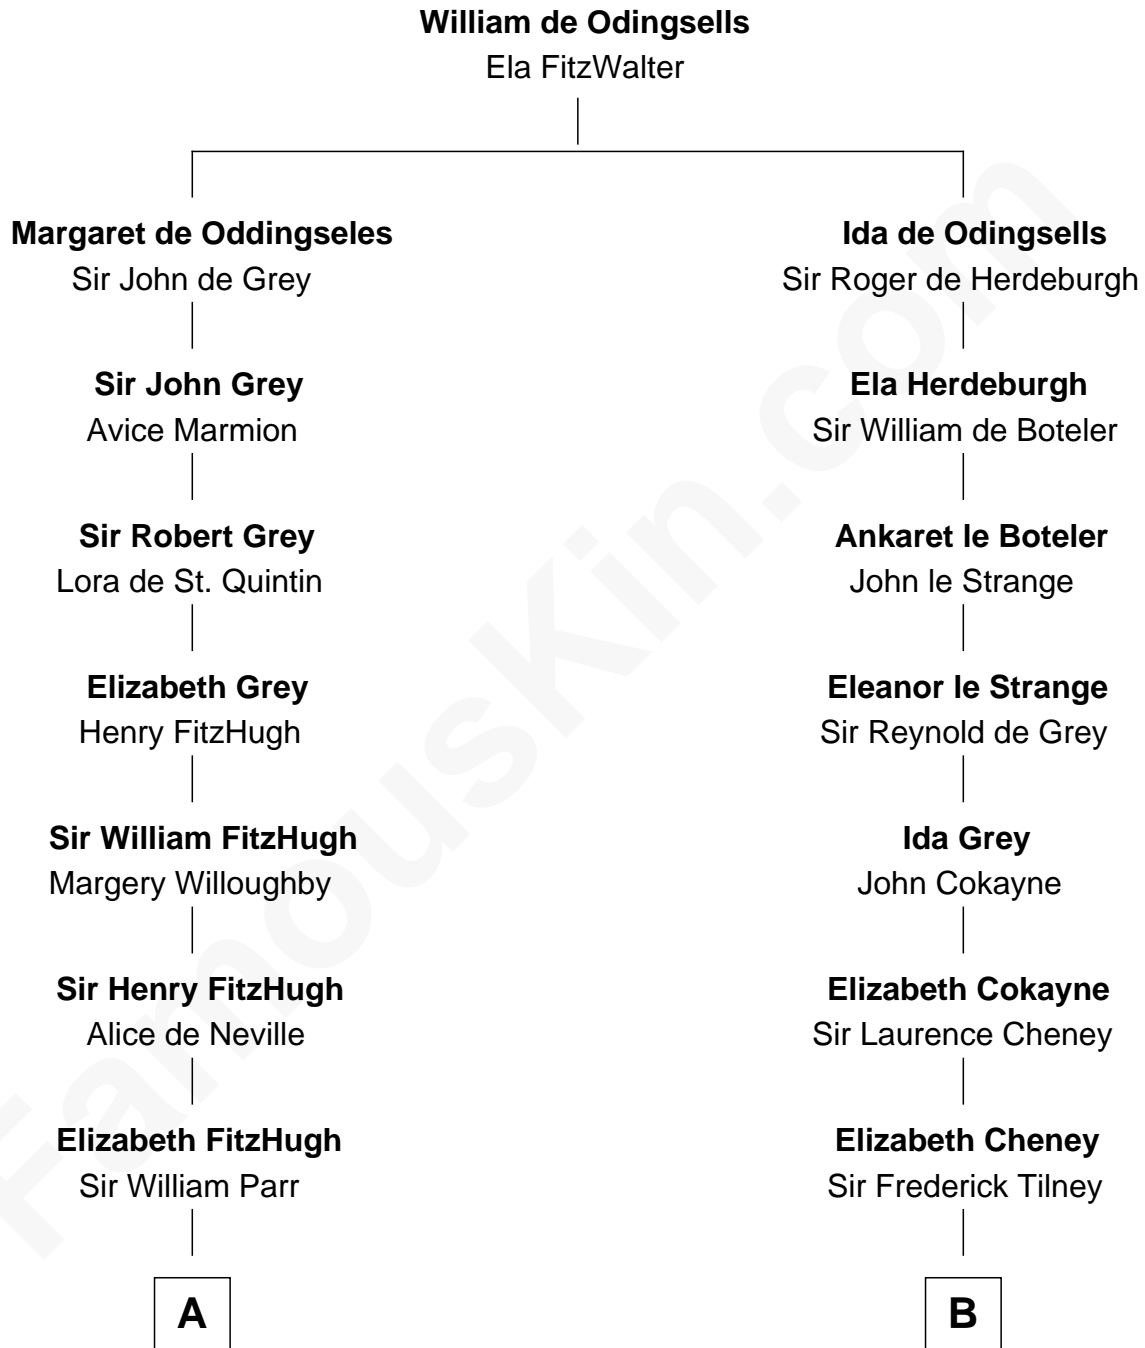

FamousKin.com Relationship Chart of

Catherine Parr

6th Wife of King Henry VIII

8th cousin 13 times removed of

Edith (Bolling) Wilson

First Lady of President Woodrow Wilson

C

Martha Dandridge

Archibald Payne

Catherine Payne

Archibald Bolling

Archibald Bolling

Anne E. Wigginton

William Holcombe Bolling

Sarah Spiers White

Edith (Bolling) Wilson

First Lady of Woodrow Wilson

FamousKin.com