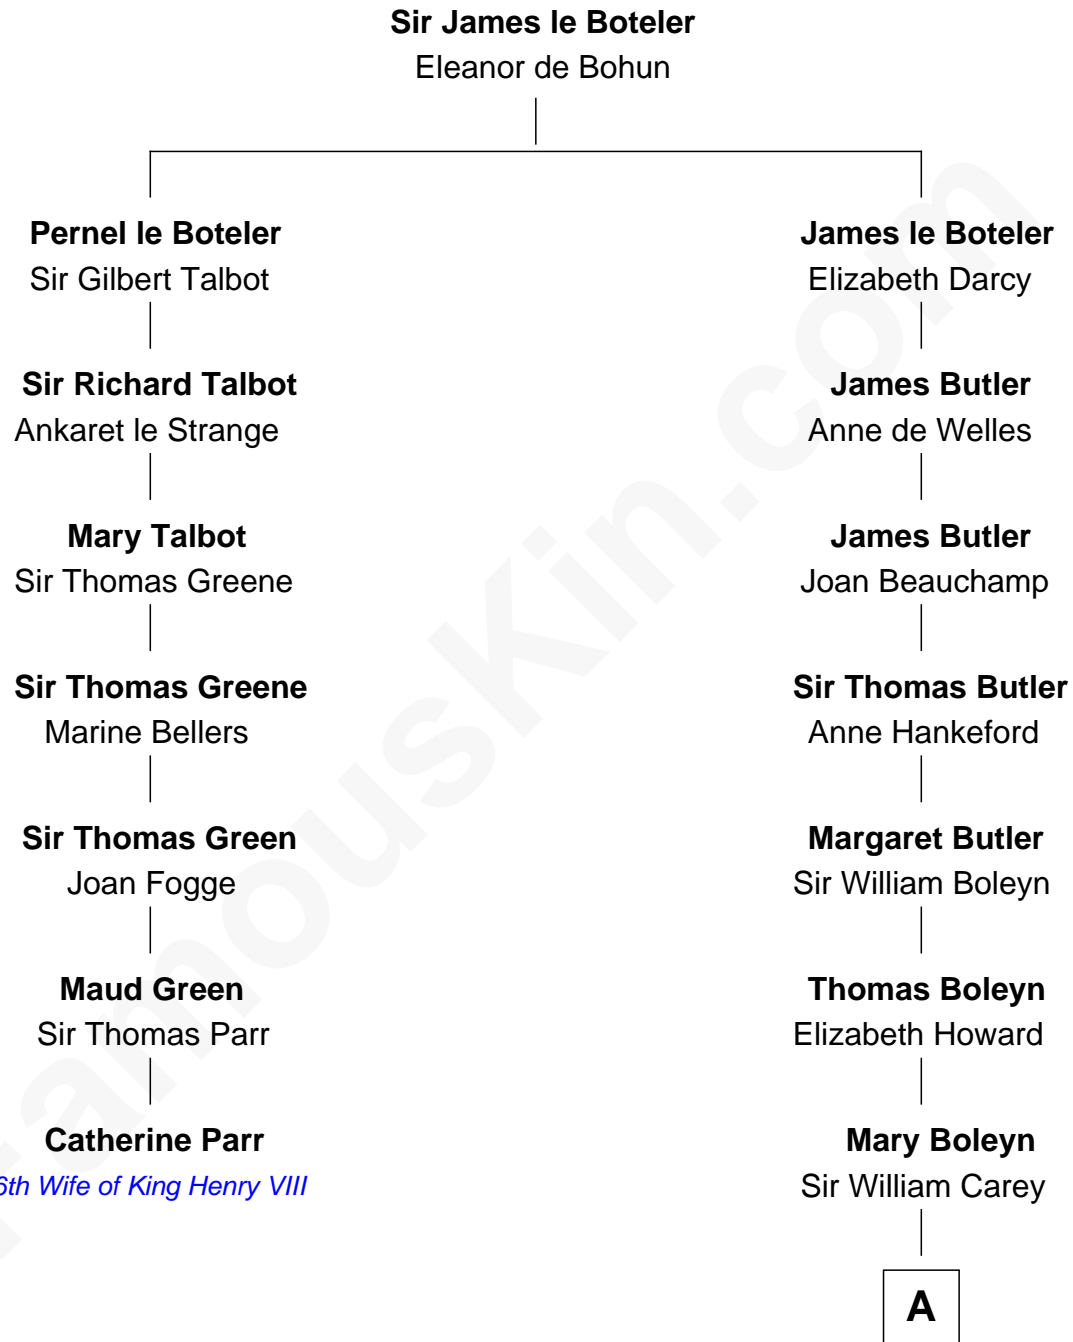

FamousKin.com Relationship Chart of

Catherine Parr

6th Wife of King Henry VIII

6th cousin 12 times removed of

Edith (Bolling) Wilson

First Lady of President Woodrow Wilson

A

Catherine Carey
Sir Francis Knollys

Anne Knollys
Sir Thomas West

Gov. John West
Anne - - - - -

Col. John West
Unity Croshaw

Nathaniel West
Martha Woodward

Unity West
William Dandridge

Nathaniel West Dandridge
Dorothea Spotswood

Martha Dandridge
Archibald Payne