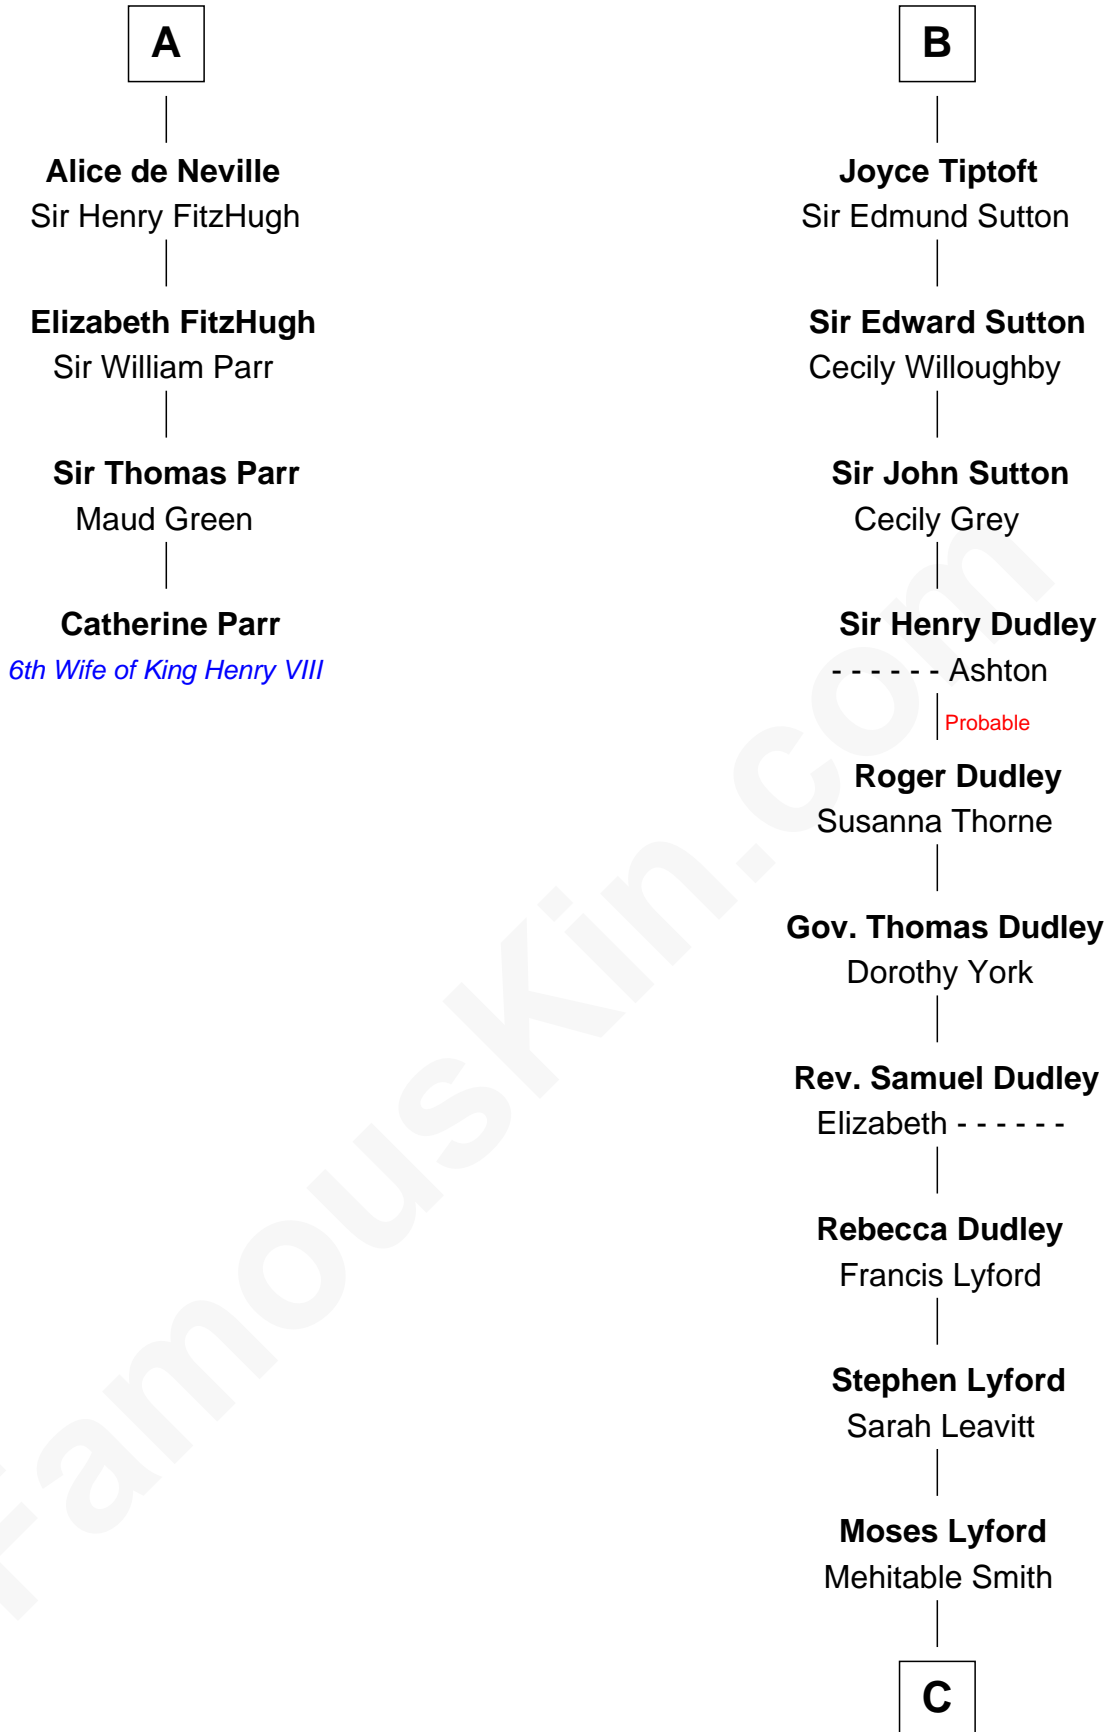

FamousKin.com Relationship Chart of

Catherine Parr

6th Wife of King Henry VIII

10th cousin 10 times removed of

Milton Bradley

Founder, Milton Bradley Company

C

Oliver Smith Lyford