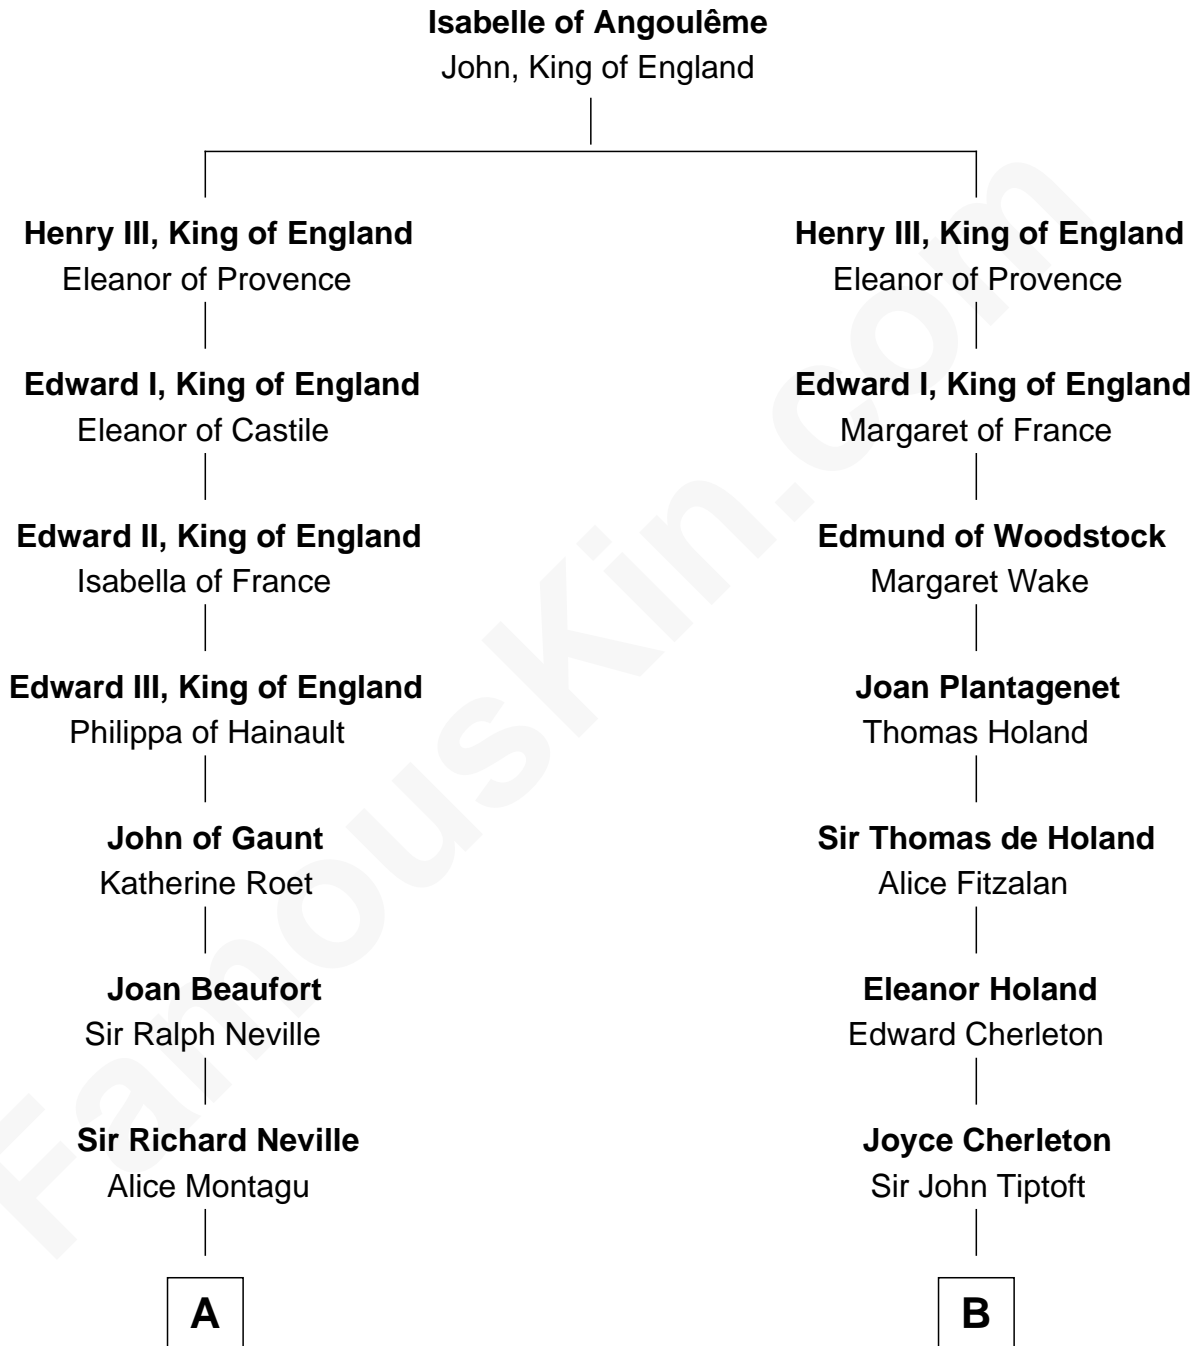

FamousKin.com Relationship Chart of

Catherine Parr

6th Wife of King Henry VIII

10th cousin 10 times removed of

Milton Bradley

Founder, Milton Bradley Company

C

Oliver Smith Lyford