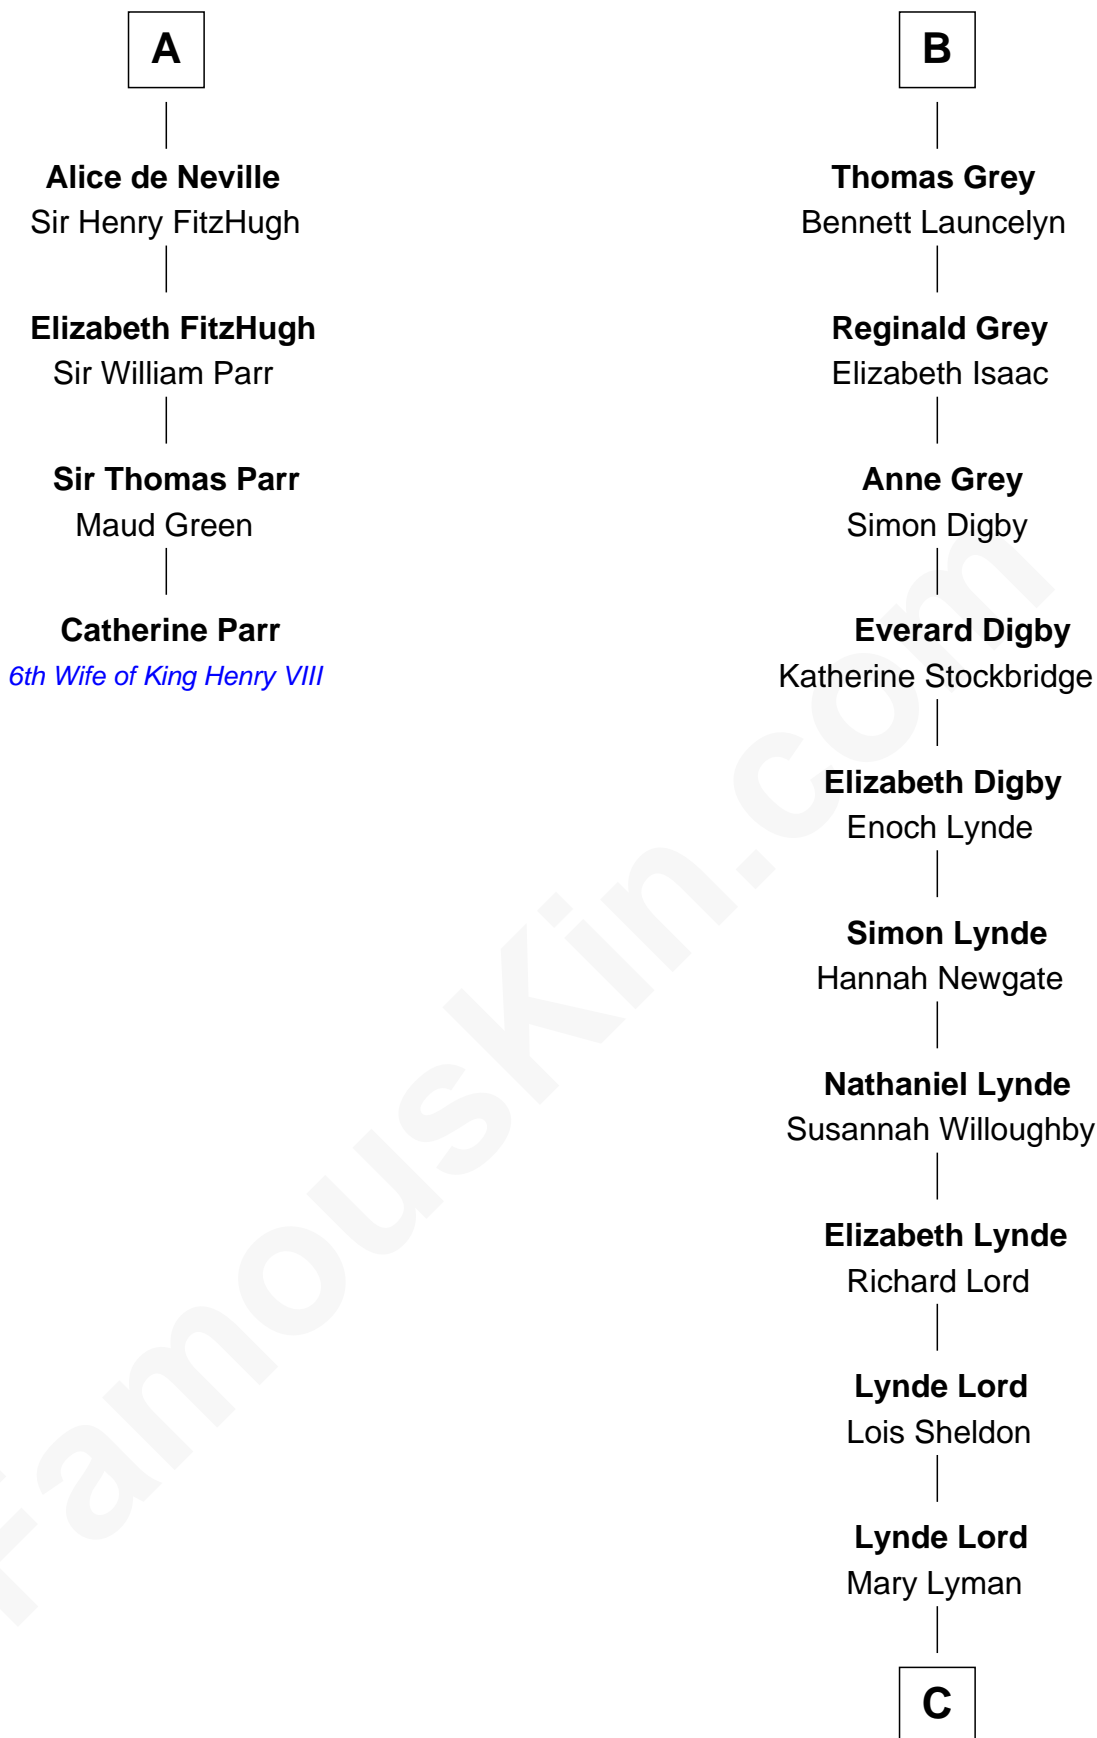

FamousKin.com Relationship Chart of

Catherine Parr

6th Wife of King Henry VIII

10th cousin 9 times removed of

J.P. Morgan

American Banker and Art Collector

C

—
Mary Sheldon Lord