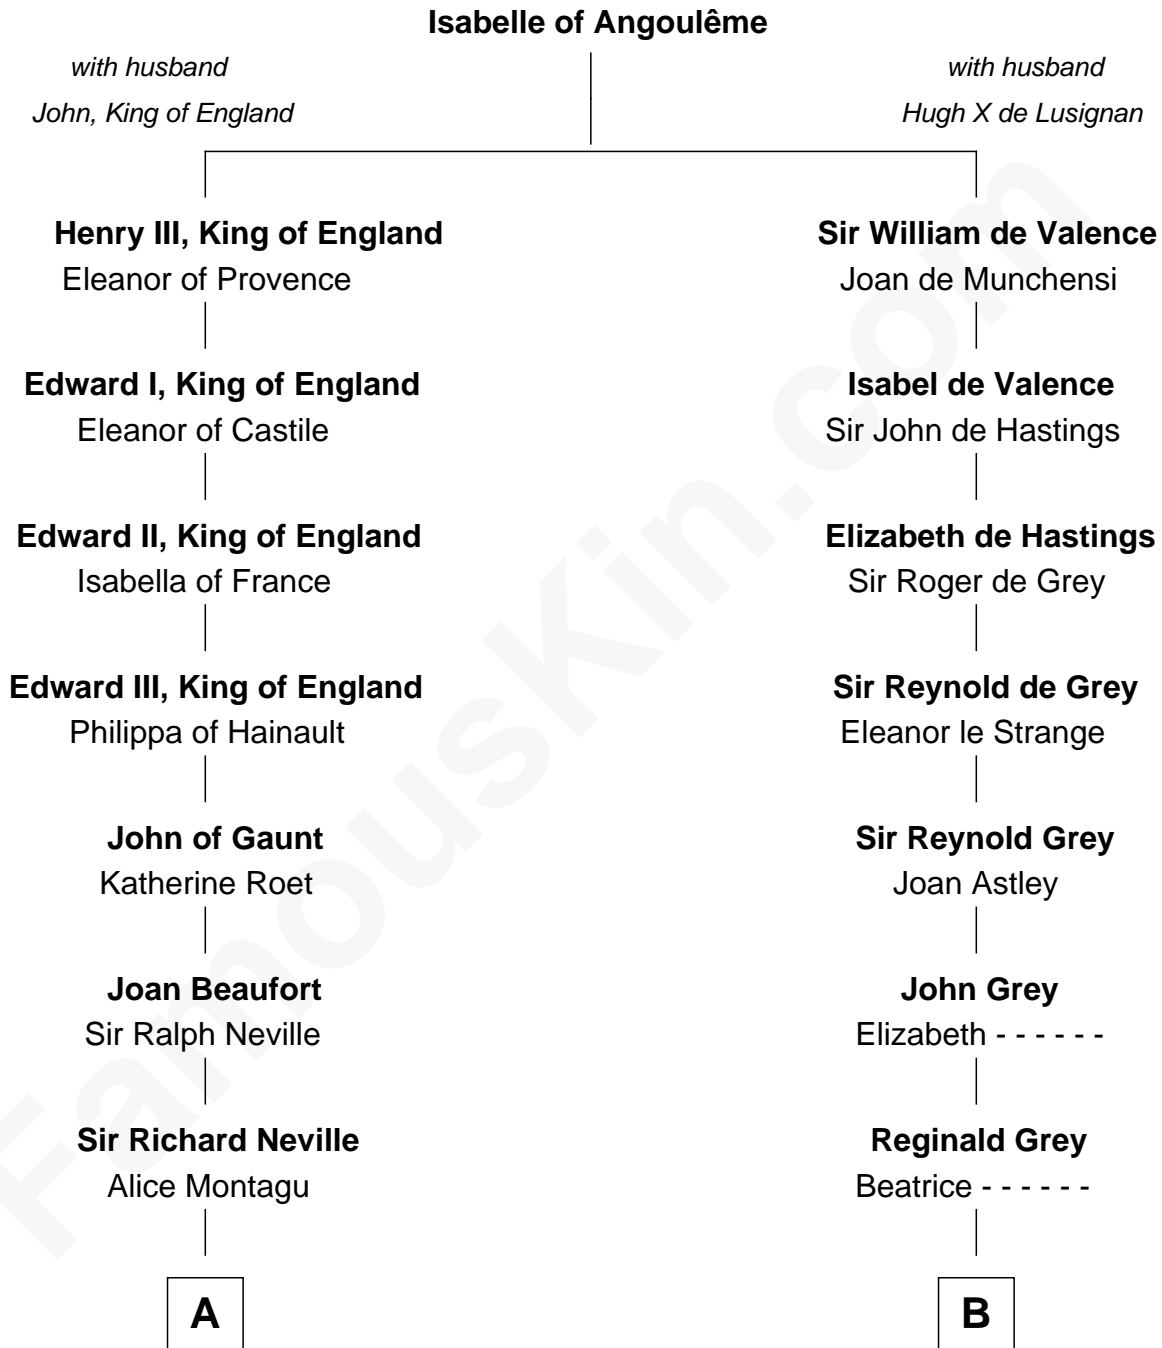

FamousKin.com Relationship Chart of

Catherine Parr

6th Wife of King Henry VIII

10th cousin 9 times removed of

J.P. Morgan

American Banker and Art Collector

C

—
Mary Sheldon Lord