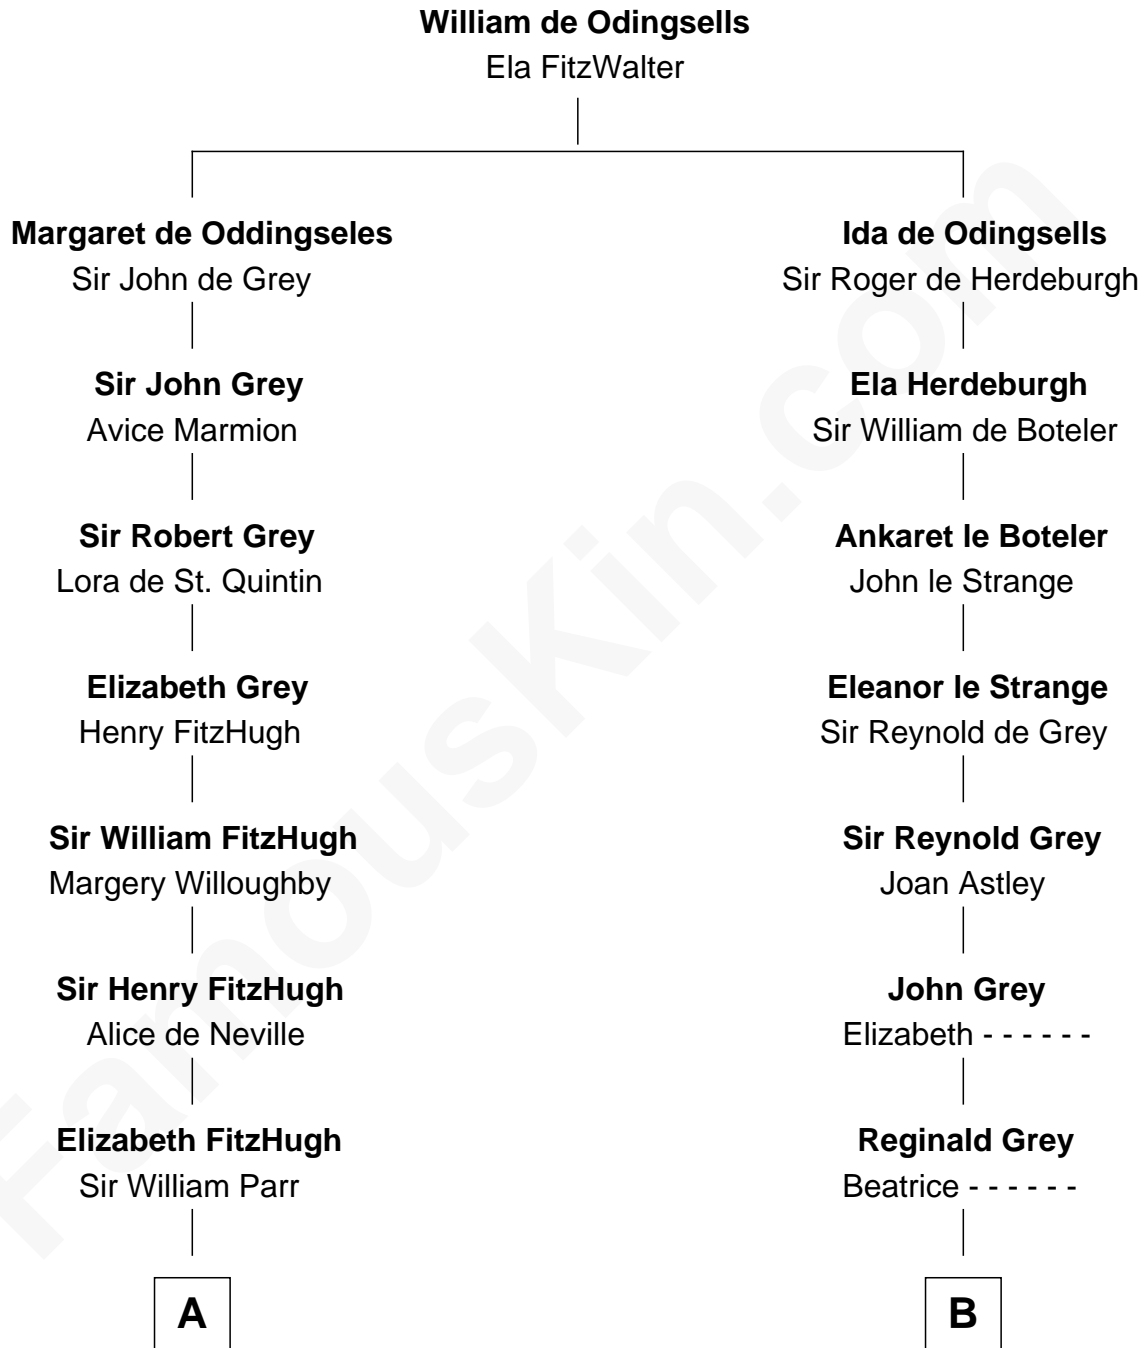

FamousKin.com Relationship Chart of

Catherine Parr

6th Wife of King Henry VIII

8th cousin 11 times removed of

J.P. Morgan

American Banker and Art Collector

C

—
Mary Sheldon Lord

John Pierpont

—
Juliet Pierpont

Junius Spencer Morgan

—
J.P. Morgan

American Banker and Art Collector

FamousKin.com