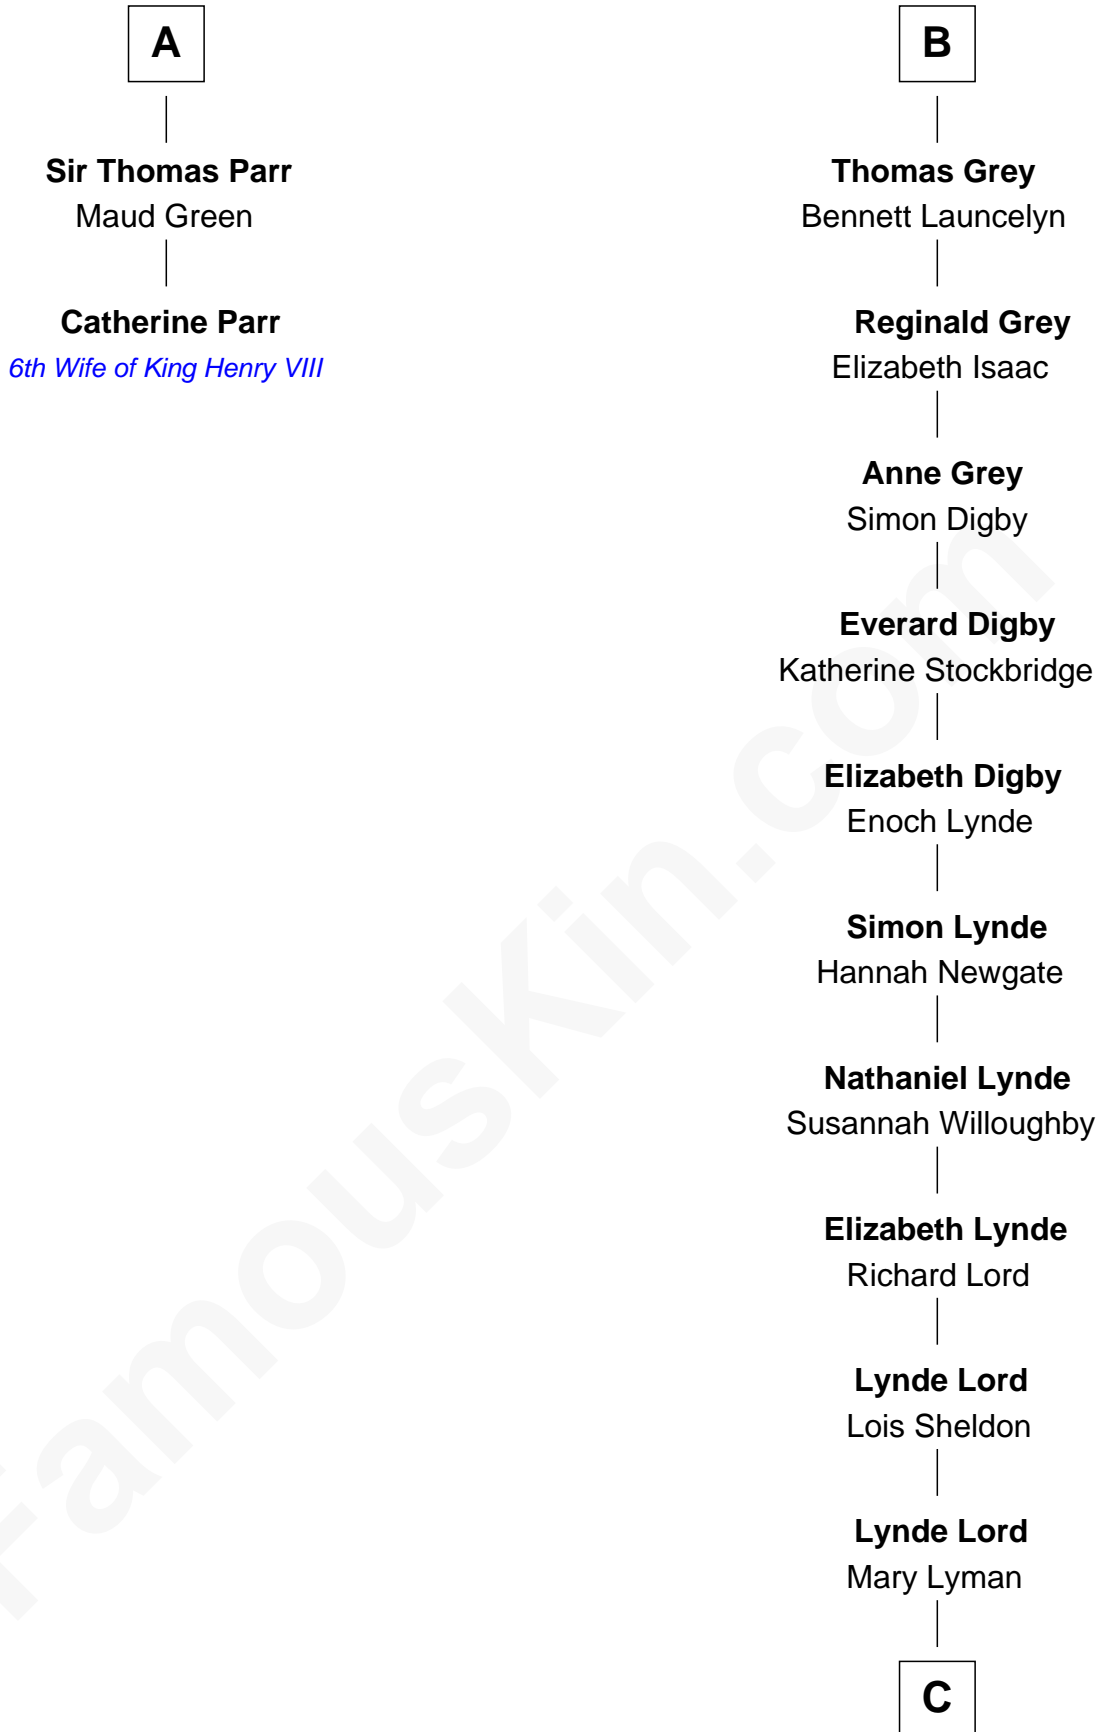

FamousKin.com Relationship Chart of

Catherine Parr

6th Wife of King Henry VIII

8th cousin 11 times removed of

J.P. Morgan

American Banker and Art Collector

C

—
Mary Sheldon Lord