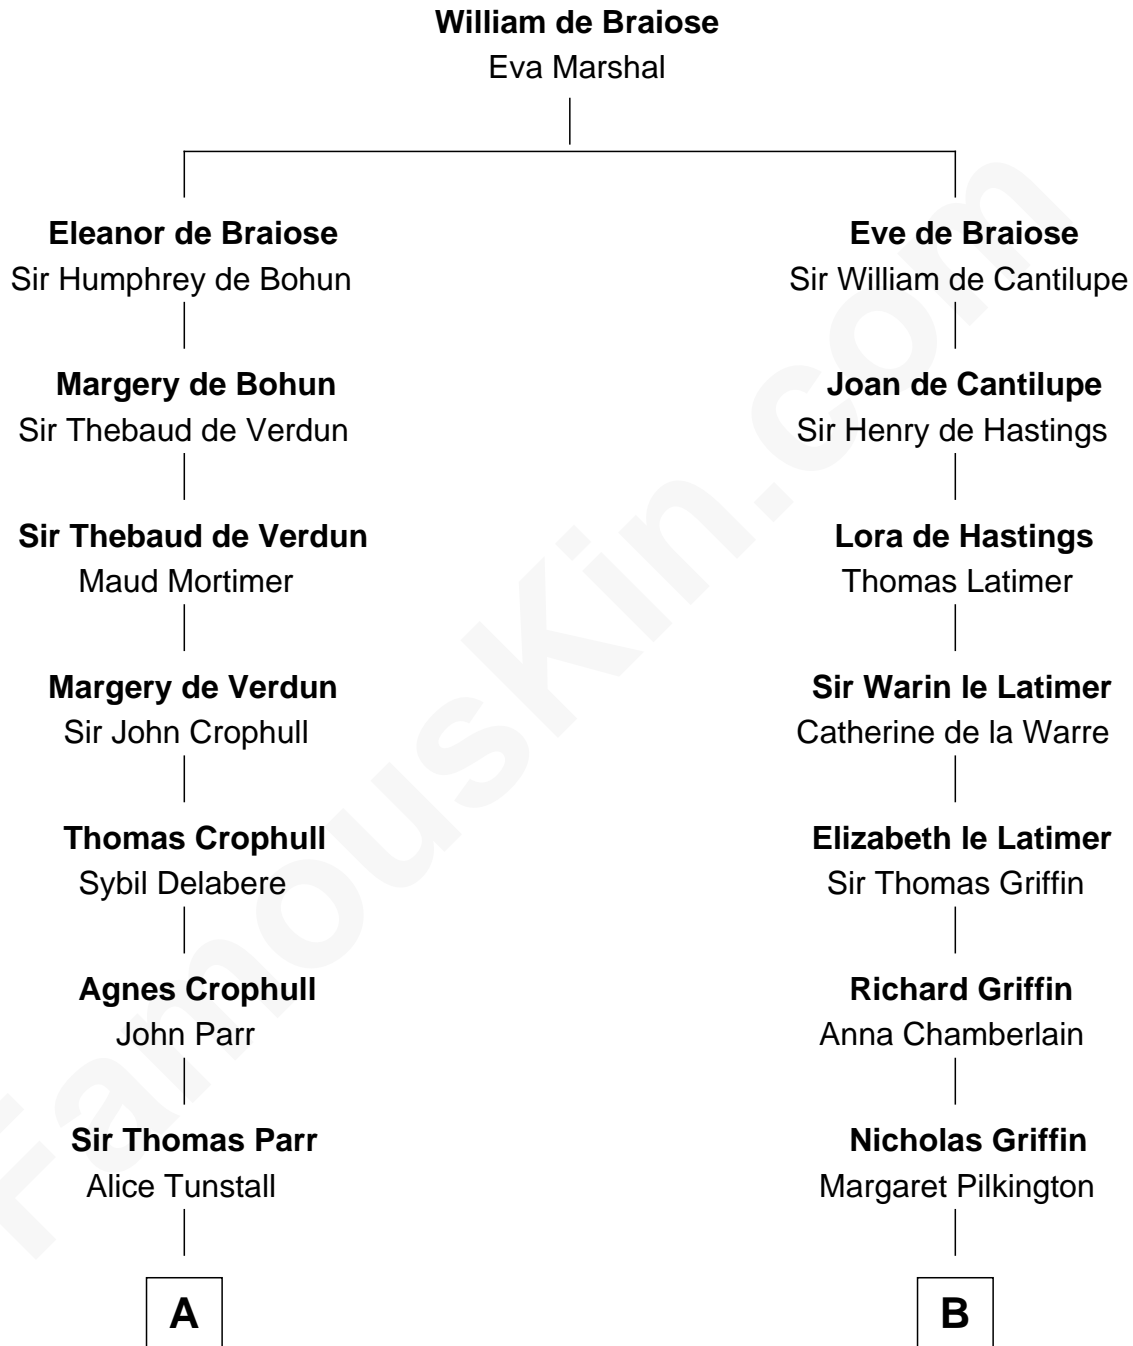

# FamousKin.com Relationship Chart of

**Catherine Parr**

*6th Wife of King Henry VIII*

9th cousin 11 times removed of

**J.P. Morgan**

*American Banker and Art Collector*

**C**

—  
**Lynde Lord**

Mary Lyman

—  
**Mary Sheldon Lord**

John Pierpont

—  
**Juliet Pierpont**

Junius Spencer Morgan

—  
**J.P. Morgan**

*American Banker and Art Collector*

FamousKin.com