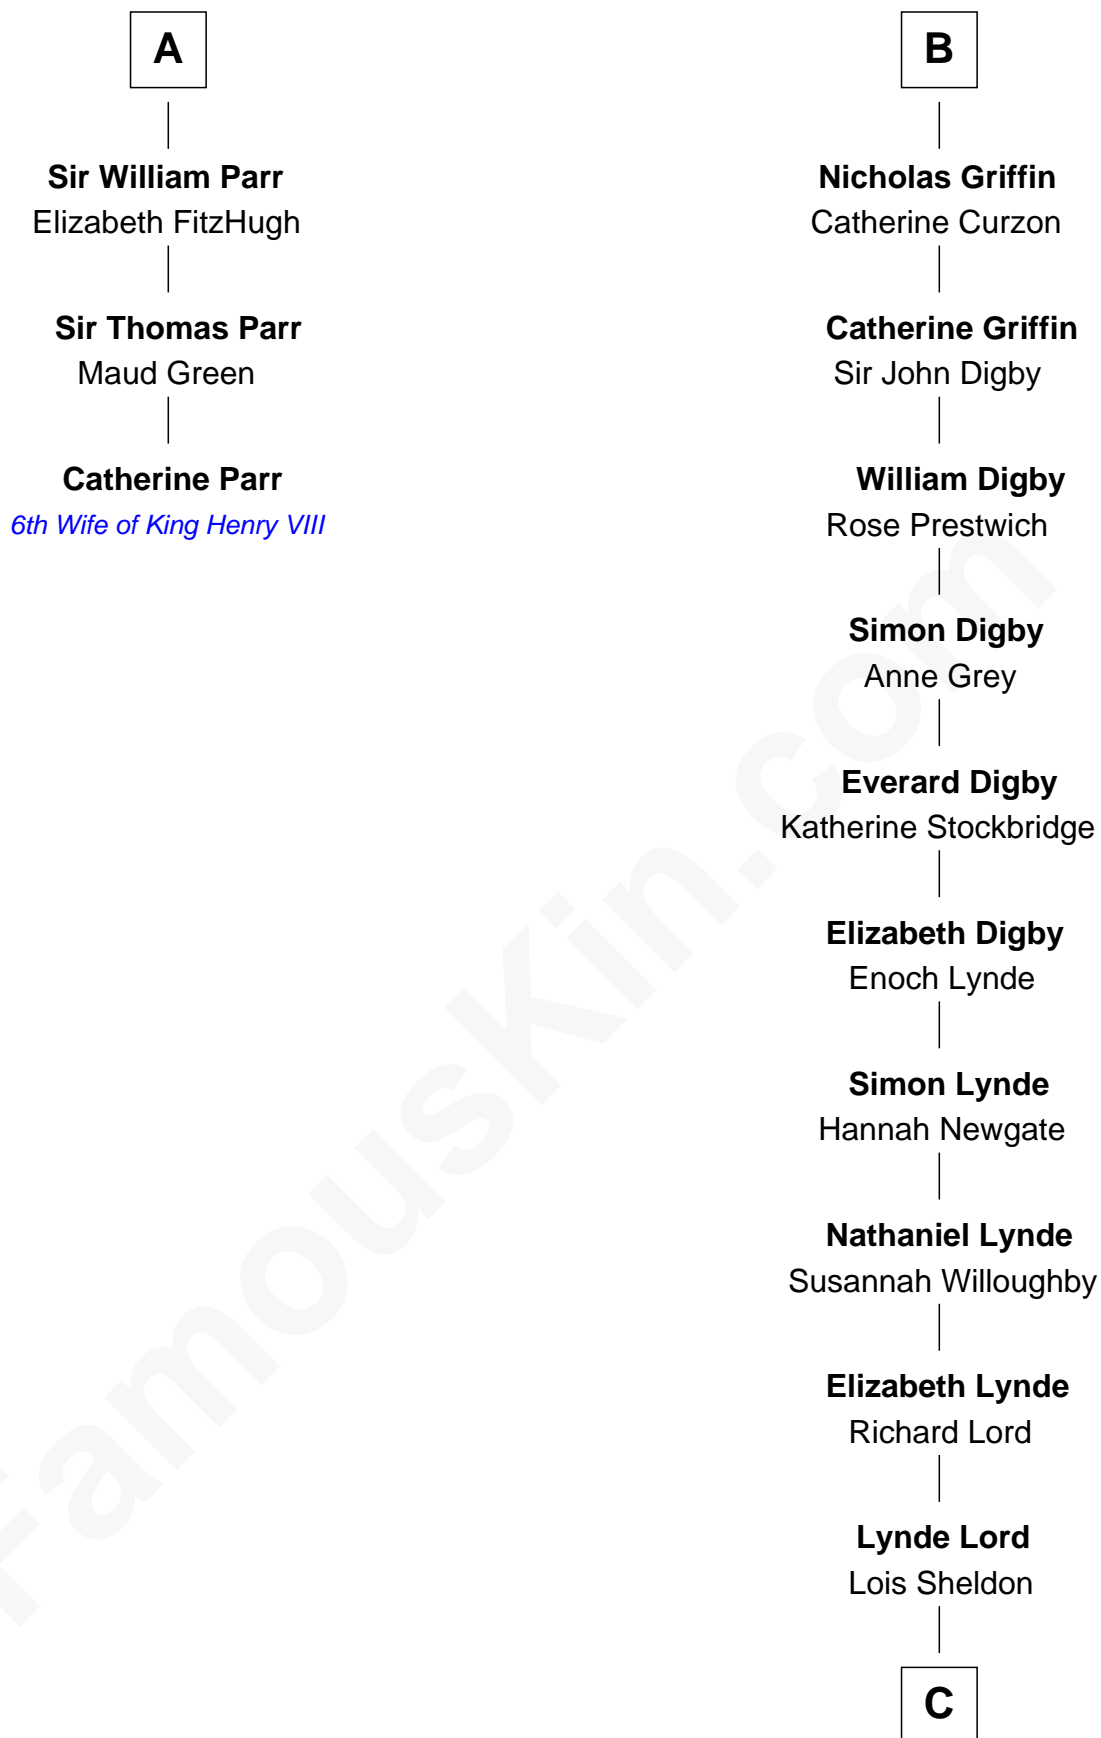

# FamousKin.com Relationship Chart of

**Catherine Parr**

*6th Wife of King Henry VIII*

9th cousin 11 times removed of

**J.P. Morgan**

*American Banker and Art Collector*

**C**

—  
**Lynde Lord**

Mary Lyman

—  
**Mary Sheldon Lord**

John Pierpont

—  
**Juliet Pierpont**

Junius Spencer Morgan

—  
**J.P. Morgan**

*American Banker and Art Collector*

FamousKin.com