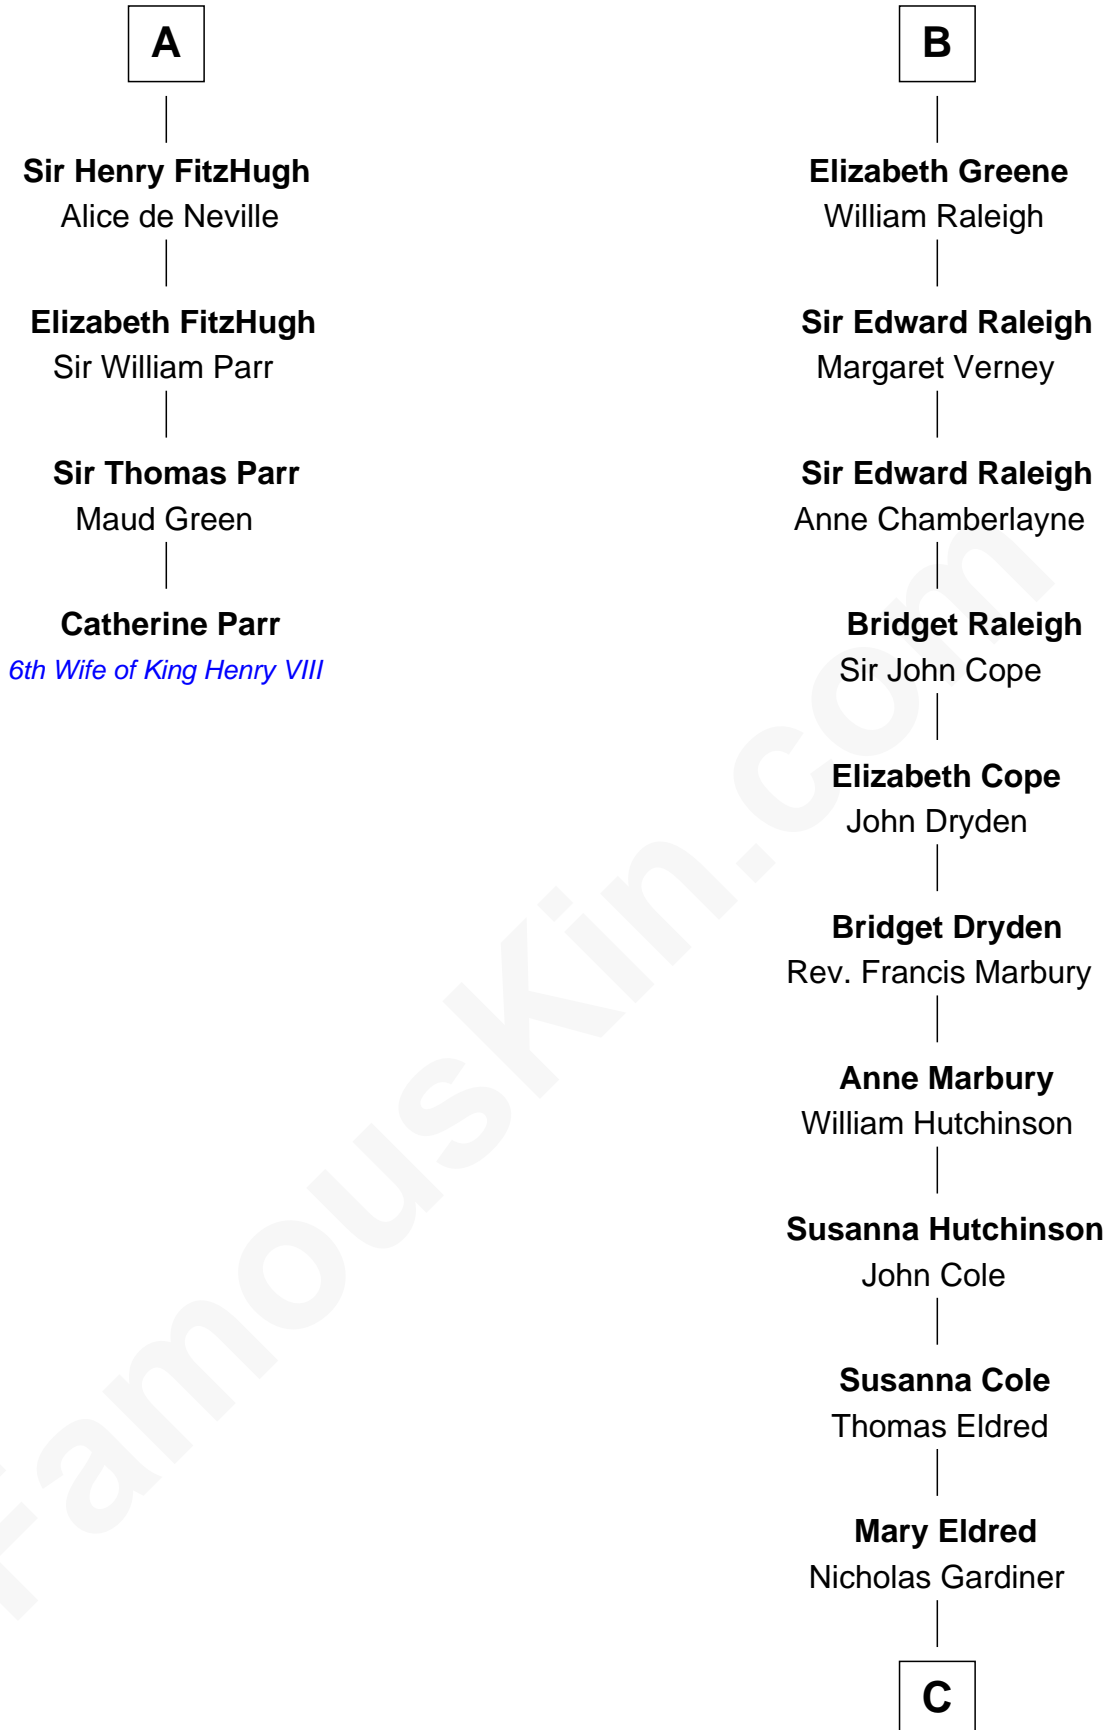

FamousKin.com Relationship Chart of

Catherine Parr

6th Wife of King Henry VIII

10th cousin 11 times removed of

Stephen A. Douglas

Participated in Lincoln-Douglas Debates

Sir Roger de Somery

Nichole d'Aubenev