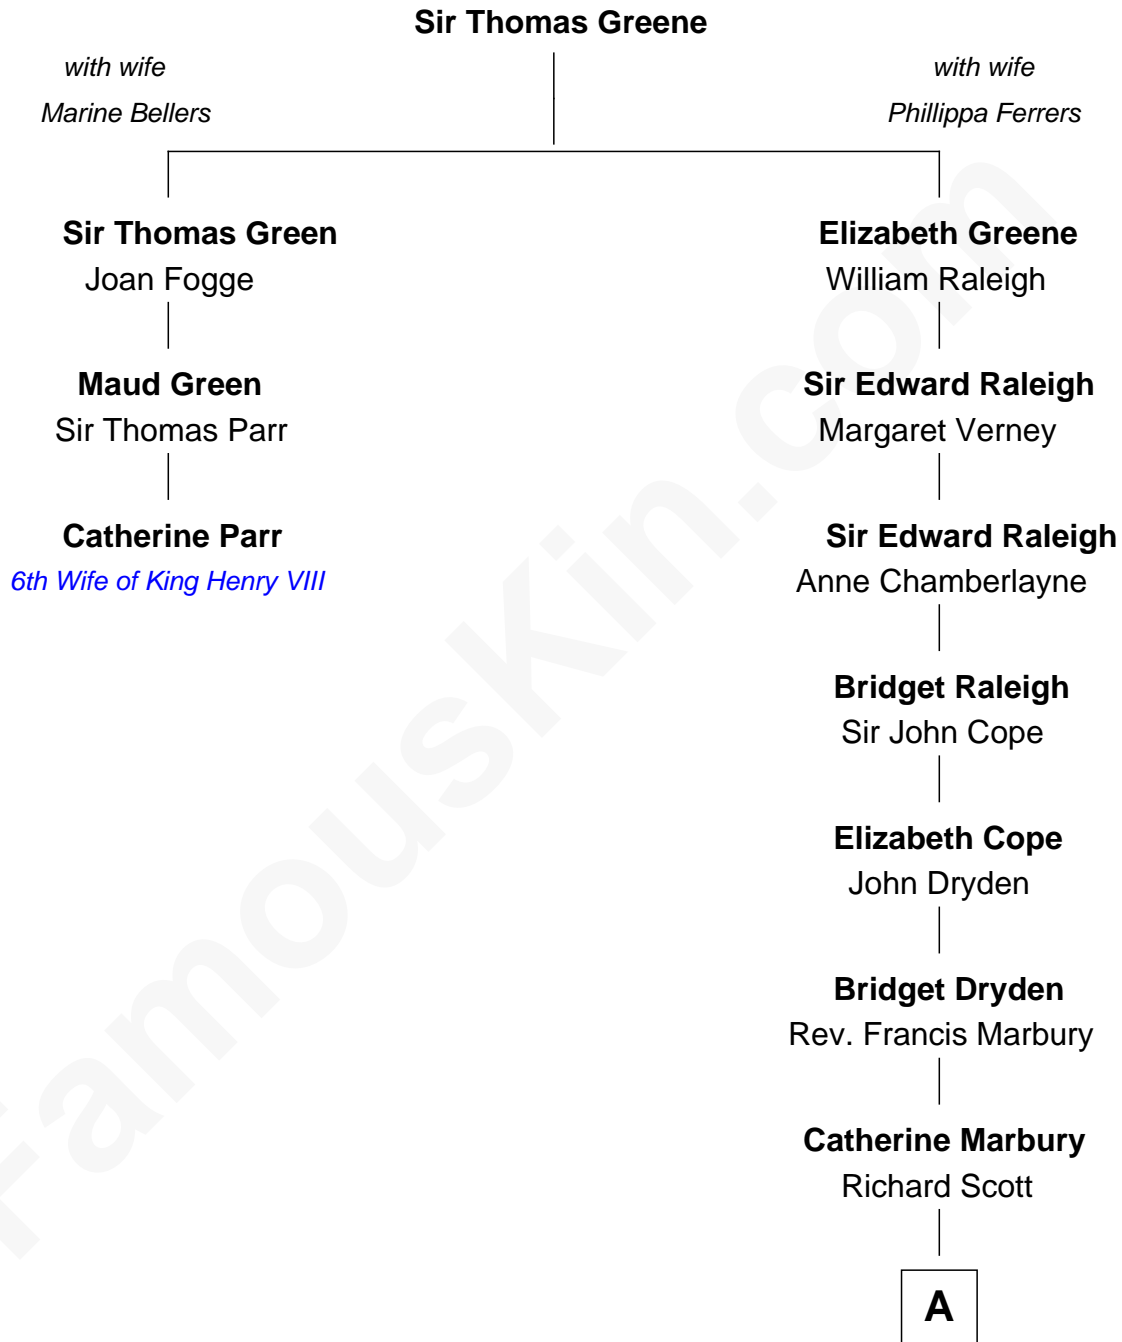

FamousKin.com Relationship Chart of

Catherine Parr

6th Wife of King Henry VIII

2nd cousin 17 times removed of

Britney Spears

Singer, Entertainer

A

John Scott

Rebecca - - - - -

Sylvanus Scott

Joanna Jenckes

Rebecca Scott

John Wilkinson

William Wilkinson

Huldah Godwin

William Wilkinson