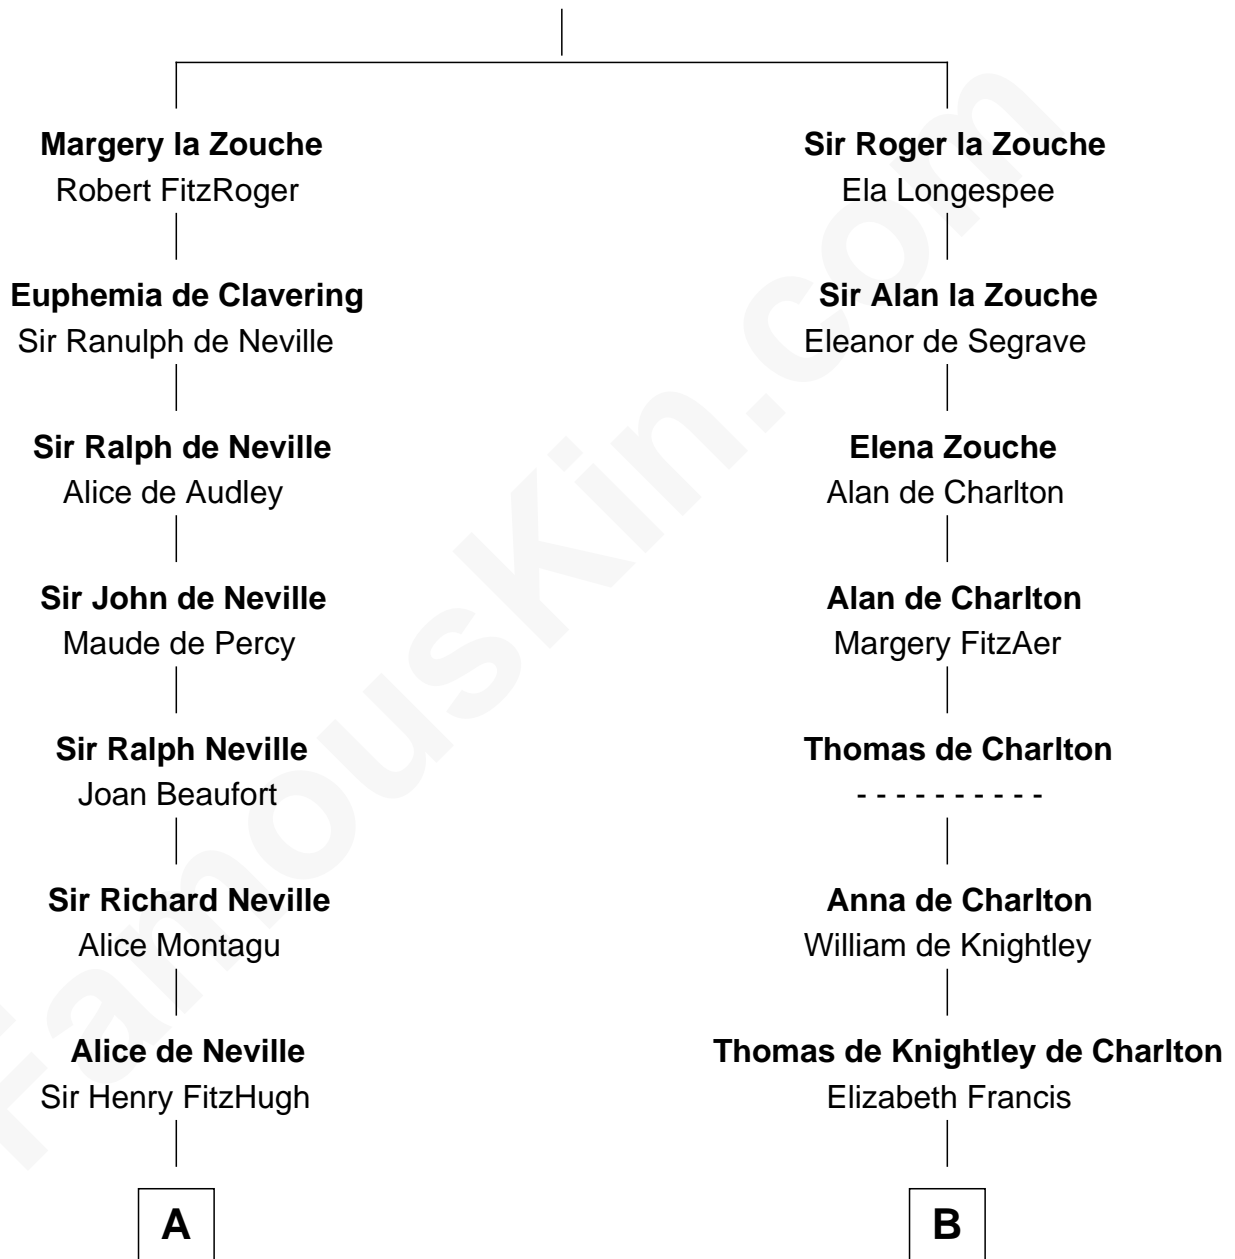

# FamousKin.com Relationship Chart of

**Catherine Parr**

*6th Wife of King Henry VIII*

9th cousin 12 times removed of

**John Davis Long**

*32nd Governor of Massachusetts*

**Alan la Zouche**

Ellen de Quincy

**C**

Simon Davis  
Hannah Gates

David Davis  
Abigail Brown

Simon Davis  
Persis Temple

Julia Temple Davis  
Zadoc Long

John Davis Long  
*32nd Governor of Massachusetts*

FamousKin.com