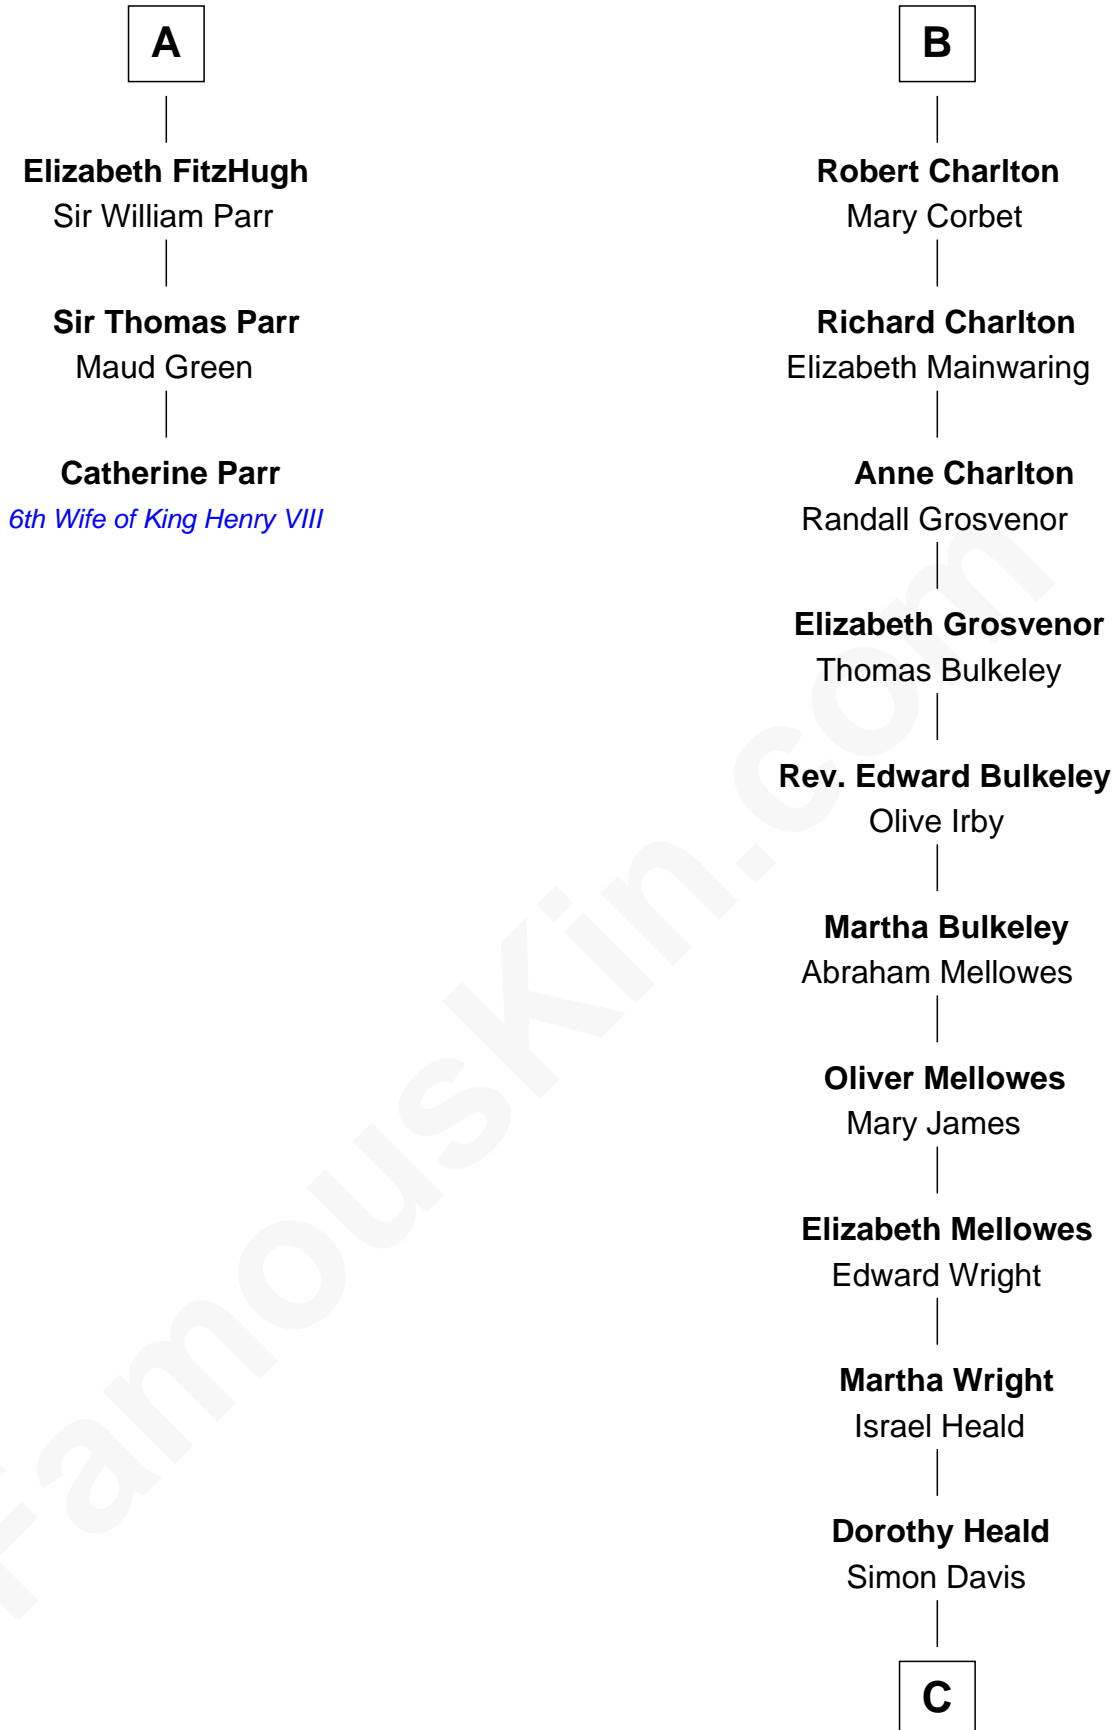

# FamousKin.com Relationship Chart of

**Catherine Parr**

*6th Wife of King Henry VIII*

9th cousin 12 times removed of

**John Davis Long**

*32nd Governor of Massachusetts*

**Alan la Zouche**

Ellen de Quincy