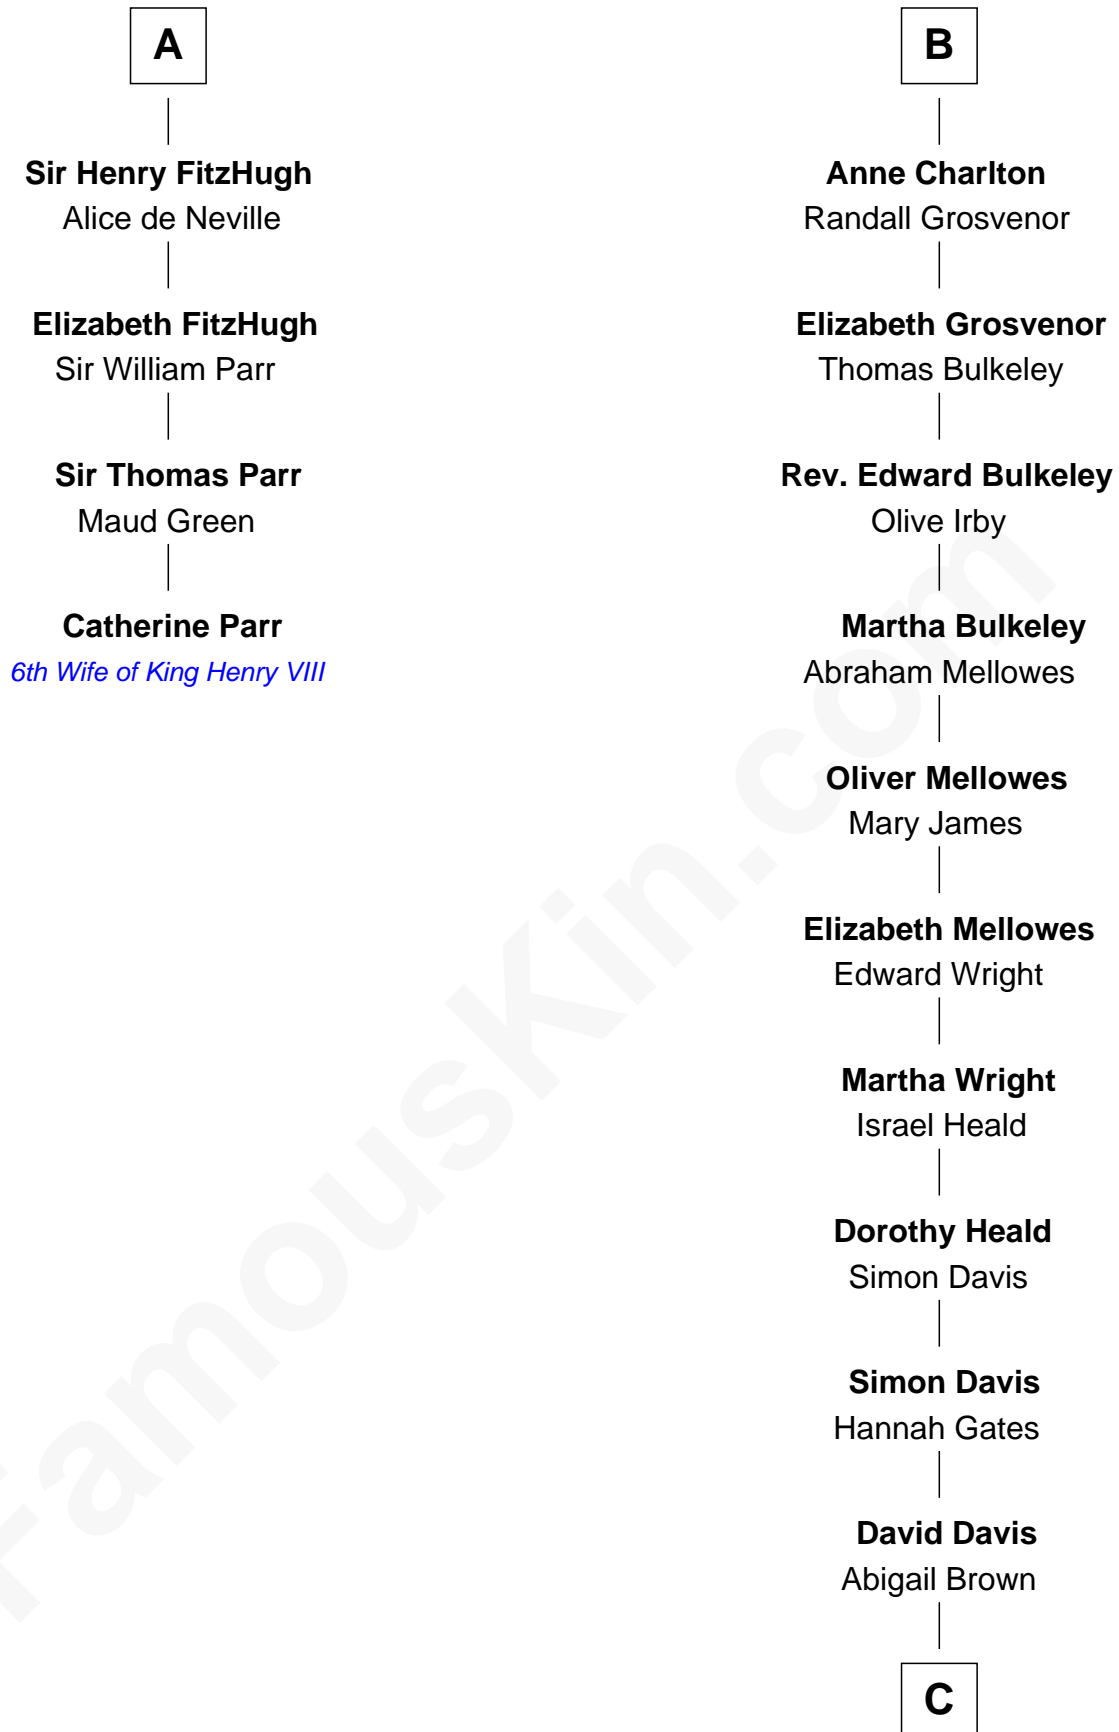

FamousKin.com Relationship Chart of

Catherine Parr

6th Wife of King Henry VIII

10th cousin 9 times removed of

John Davis Long

32nd Governor of Massachusetts

Sir Roger de Somery

Nichole d'Aubenev