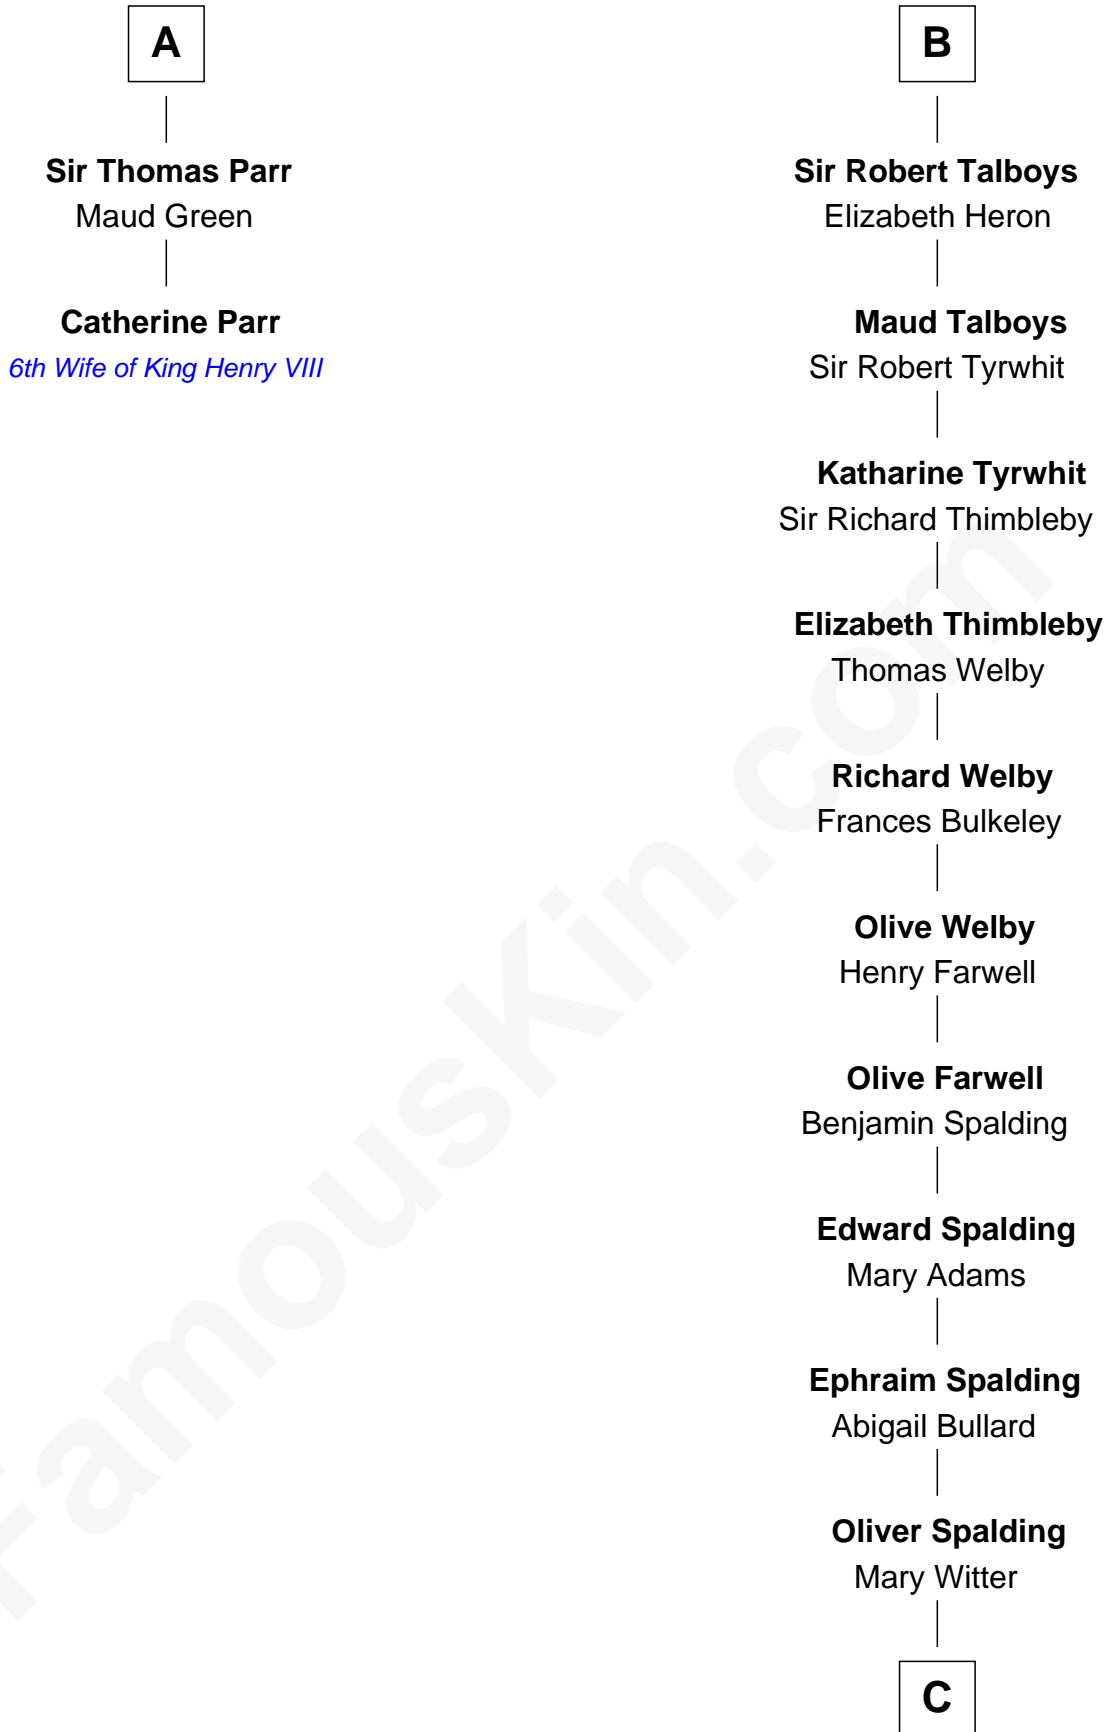

# FamousKin.com Relationship Chart of

**Catherine Parr**

*6th Wife of King Henry VIII*

8th cousin 13 times removed of

**Katharine Hepburn**

*Movie Actress*

**C**

**Erastus Spalding**