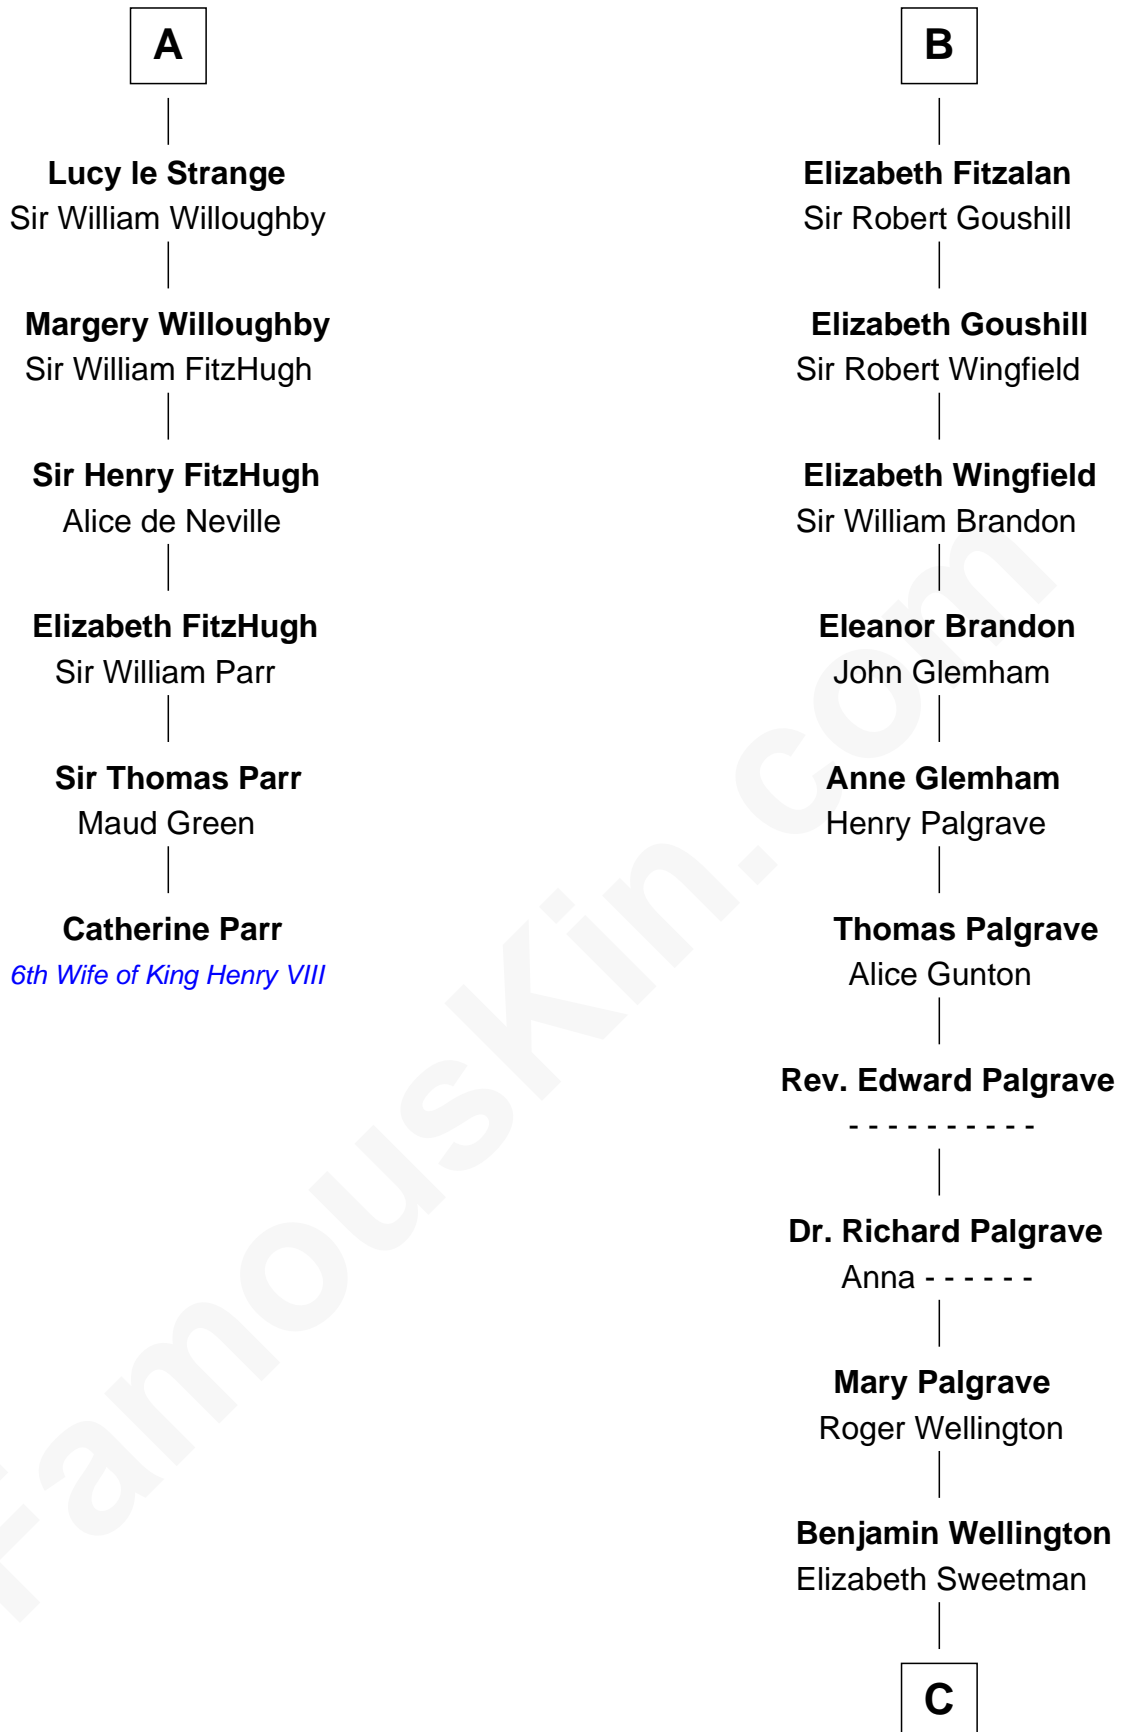

# FamousKin.com Relationship Chart of

**Catherine Parr**

*6th Wife of King Henry VIII*

12th cousin 6 times removed of

**Roger Sherman**

*Signer of the Declaration of Independence*

**Bertrade de Montfort**

Hugh de Kevelioc

C

—  
**Mehetable Wellington**

William Sherman

—  
**Roger Sherman**

*Signer of Declaration of Independence*

FamousKin.com