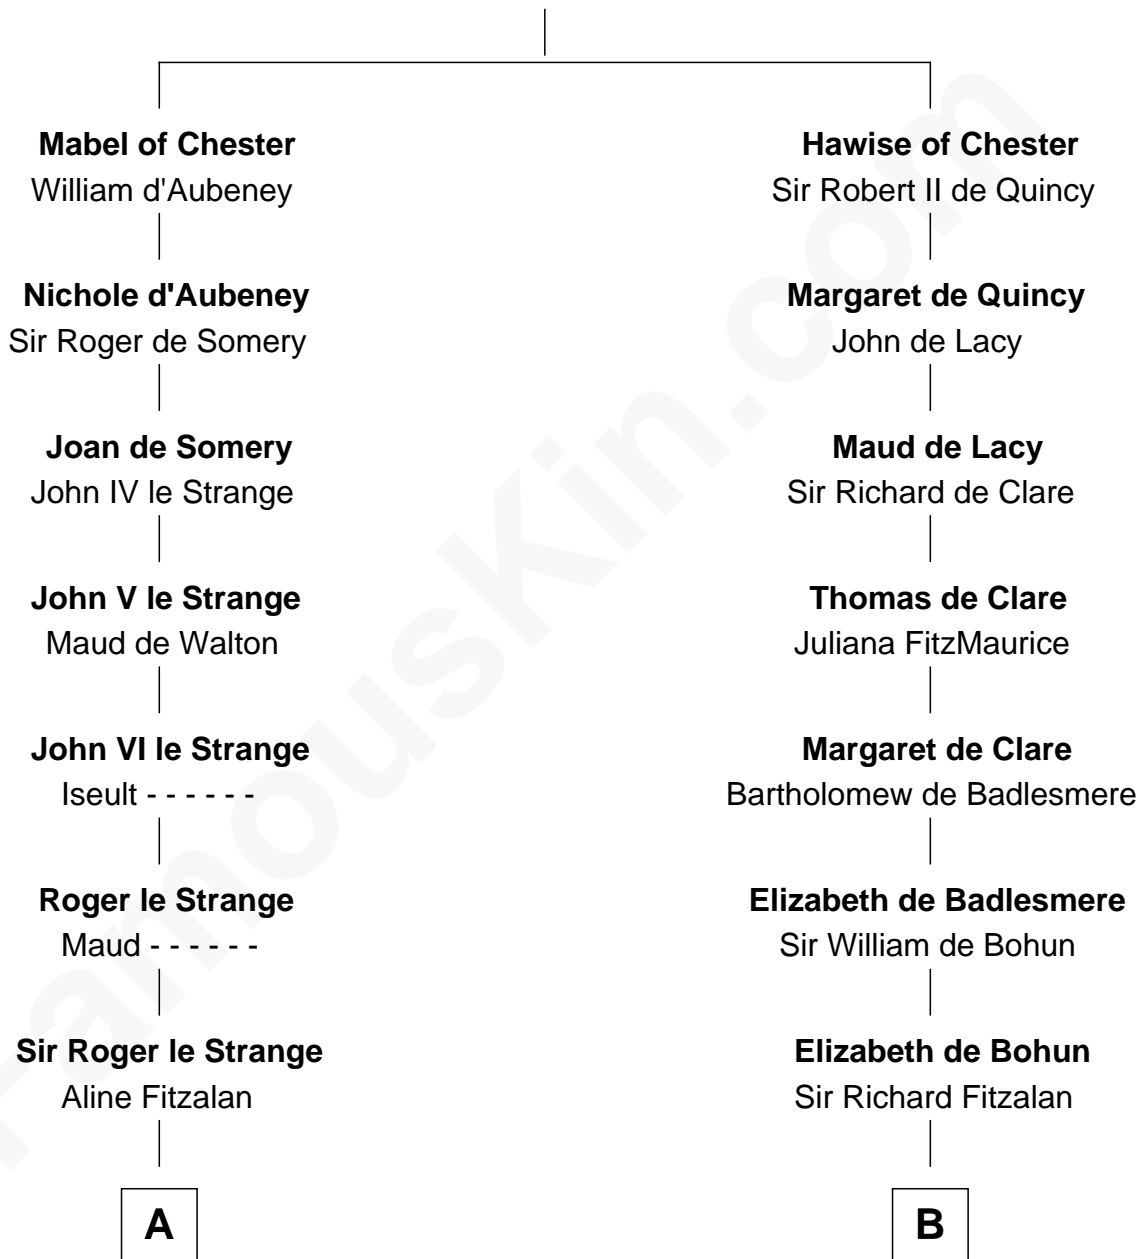

# FamousKin.com Relationship Chart of

**Catherine Parr**

*6th Wife of King Henry VIII*

12th cousin 6 times removed of

**Roger Sherman**

*Signer of the Declaration of Independence*

**Bertrade de Montfort**

Hugh de Kevelioc

C

—  
**Mehetable Wellington**

William Sherman

—  
**Roger Sherman**

*Signer of Declaration of Independence*

FamousKin.com