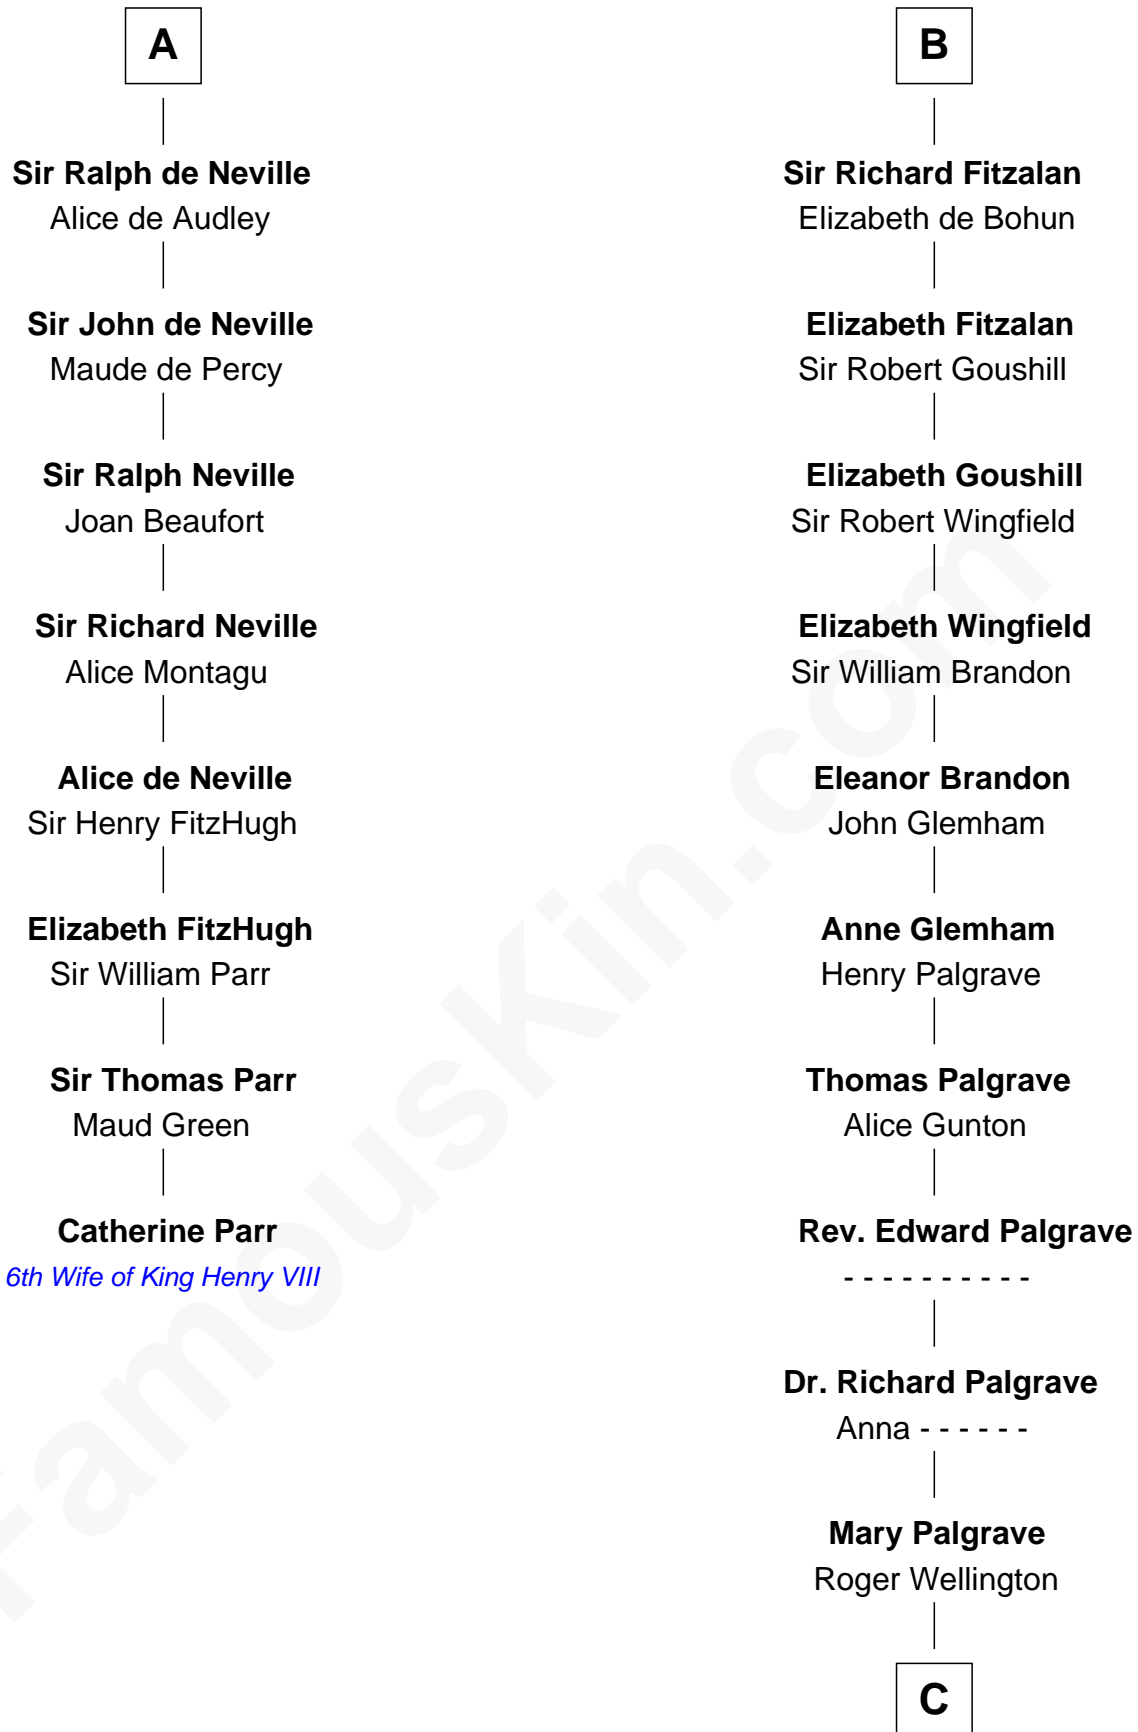

FamousKin.com Relationship Chart of

Catherine Parr

6th Wife of King Henry VIII

14th cousin 5 times removed of

Roger Sherman

Signer of the Declaration of Independence

C

—
Benjamin Wellington

Elizabeth Sweetman

—
Mehetable Wellington

William Sherman

—
Roger Sherman

Signer of Declaration of Independence

FamousKin.com