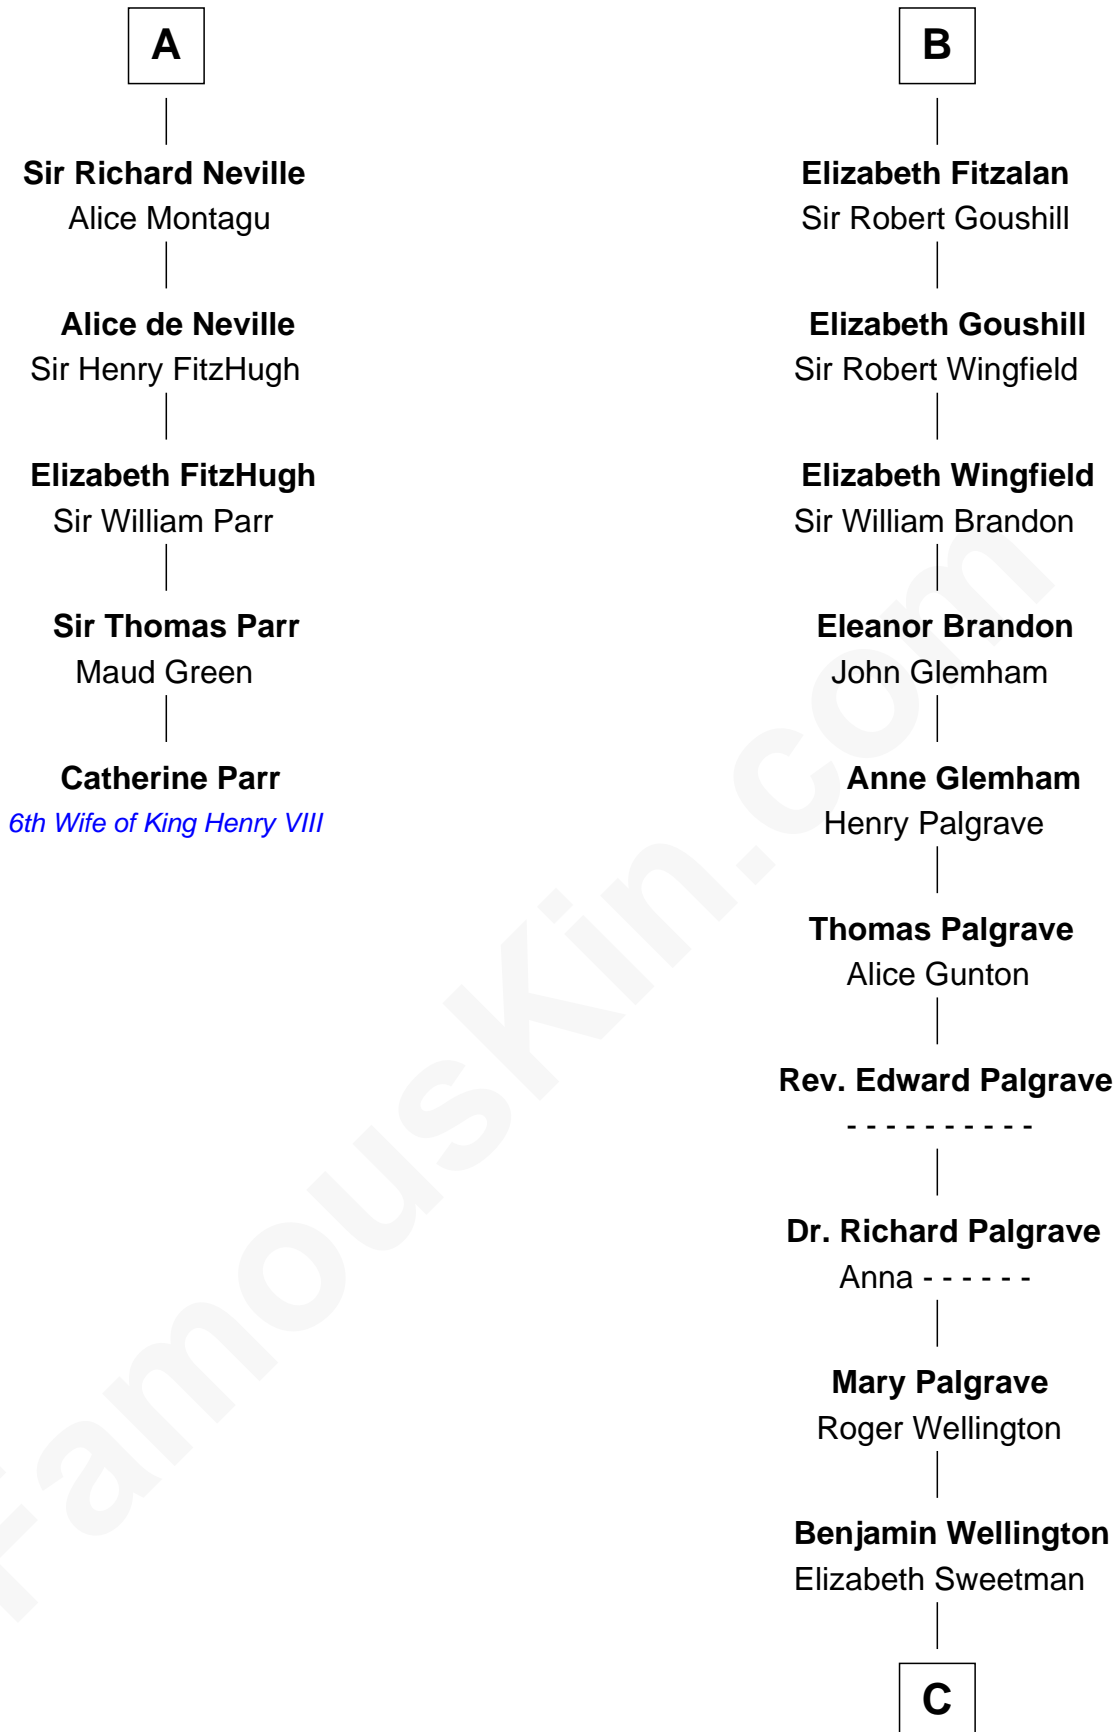

FamousKin.com Relationship Chart of

Catherine Parr

6th Wife of King Henry VIII

11th cousin 7 times removed of

Roger Sherman

Signer of the Declaration of Independence

C

—
Mehetable Wellington

William Sherman

—
Roger Sherman

Signer of Declaration of Independence

FamousKin.com