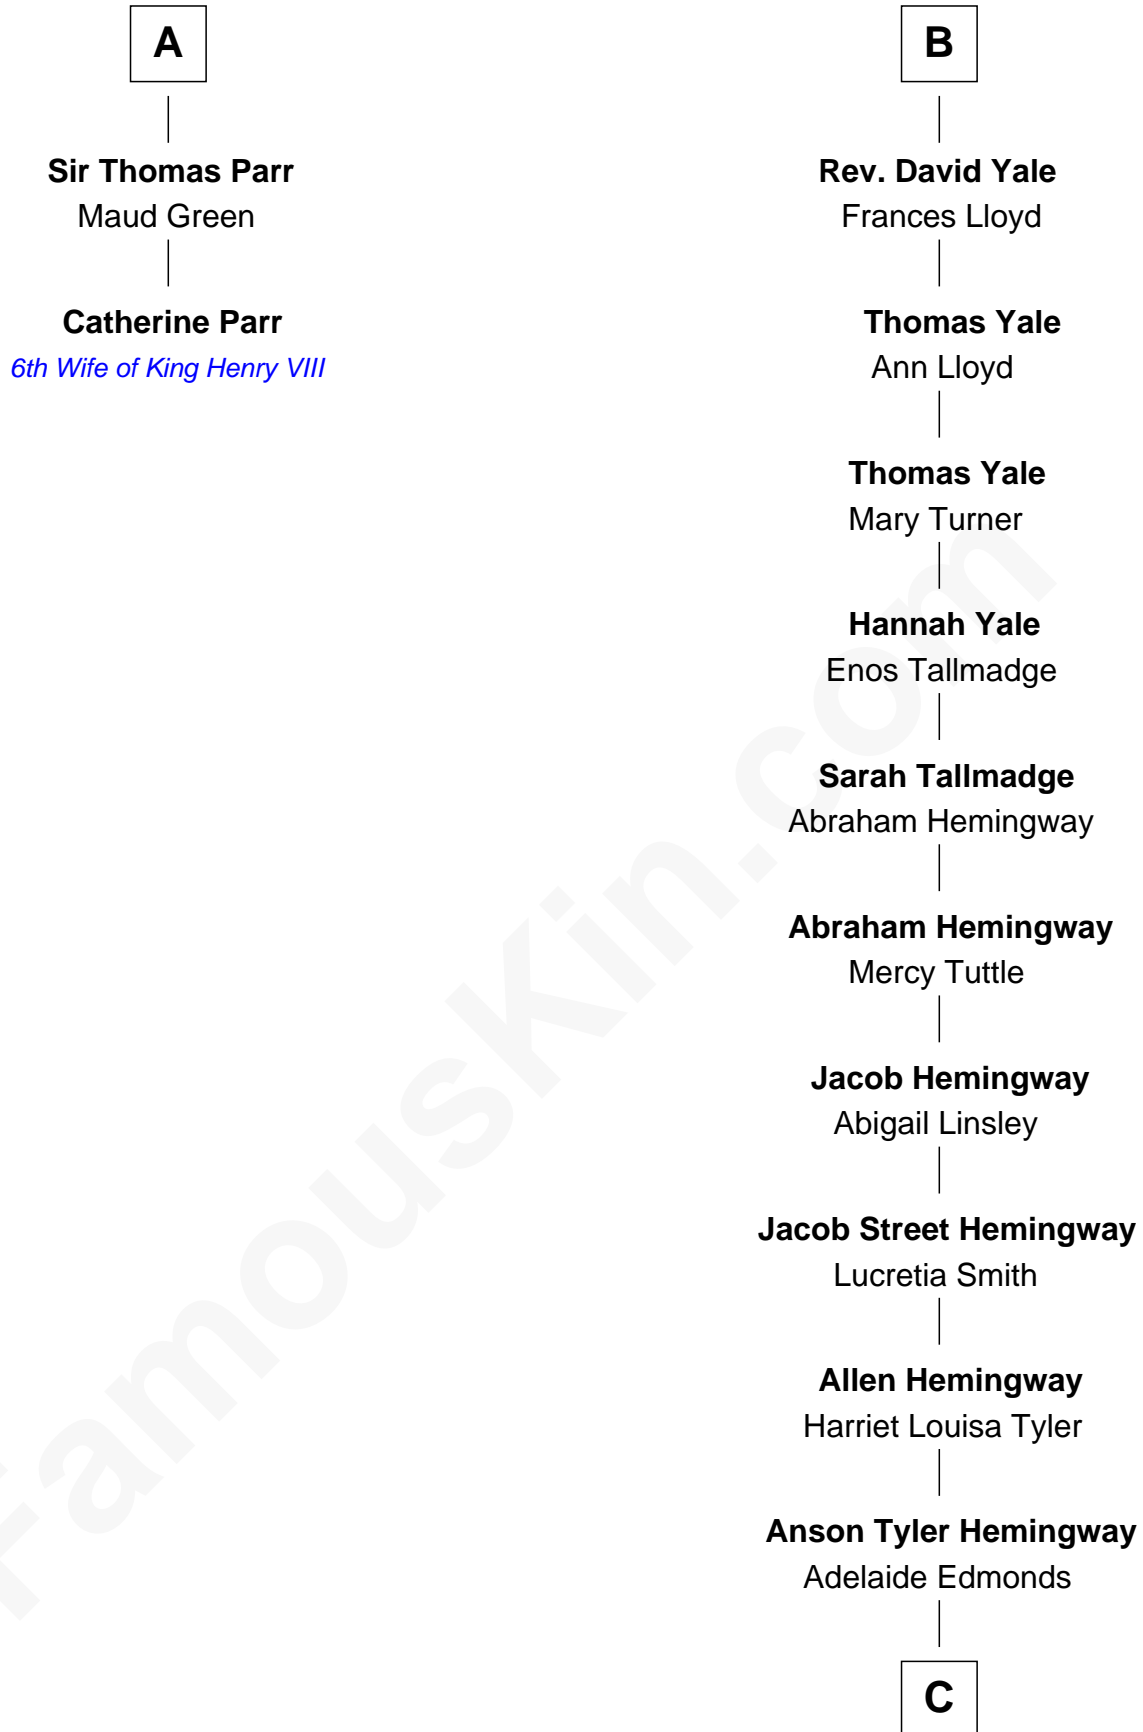

# FamousKin.com Relationship Chart of

**Catherine Parr**

*6th Wife of King Henry VIII*

8th cousin 10 times removed of

**Ernest Hemingway**

*Author of The Sun Also Rises*

C

Clarence Edmonds Hemingway