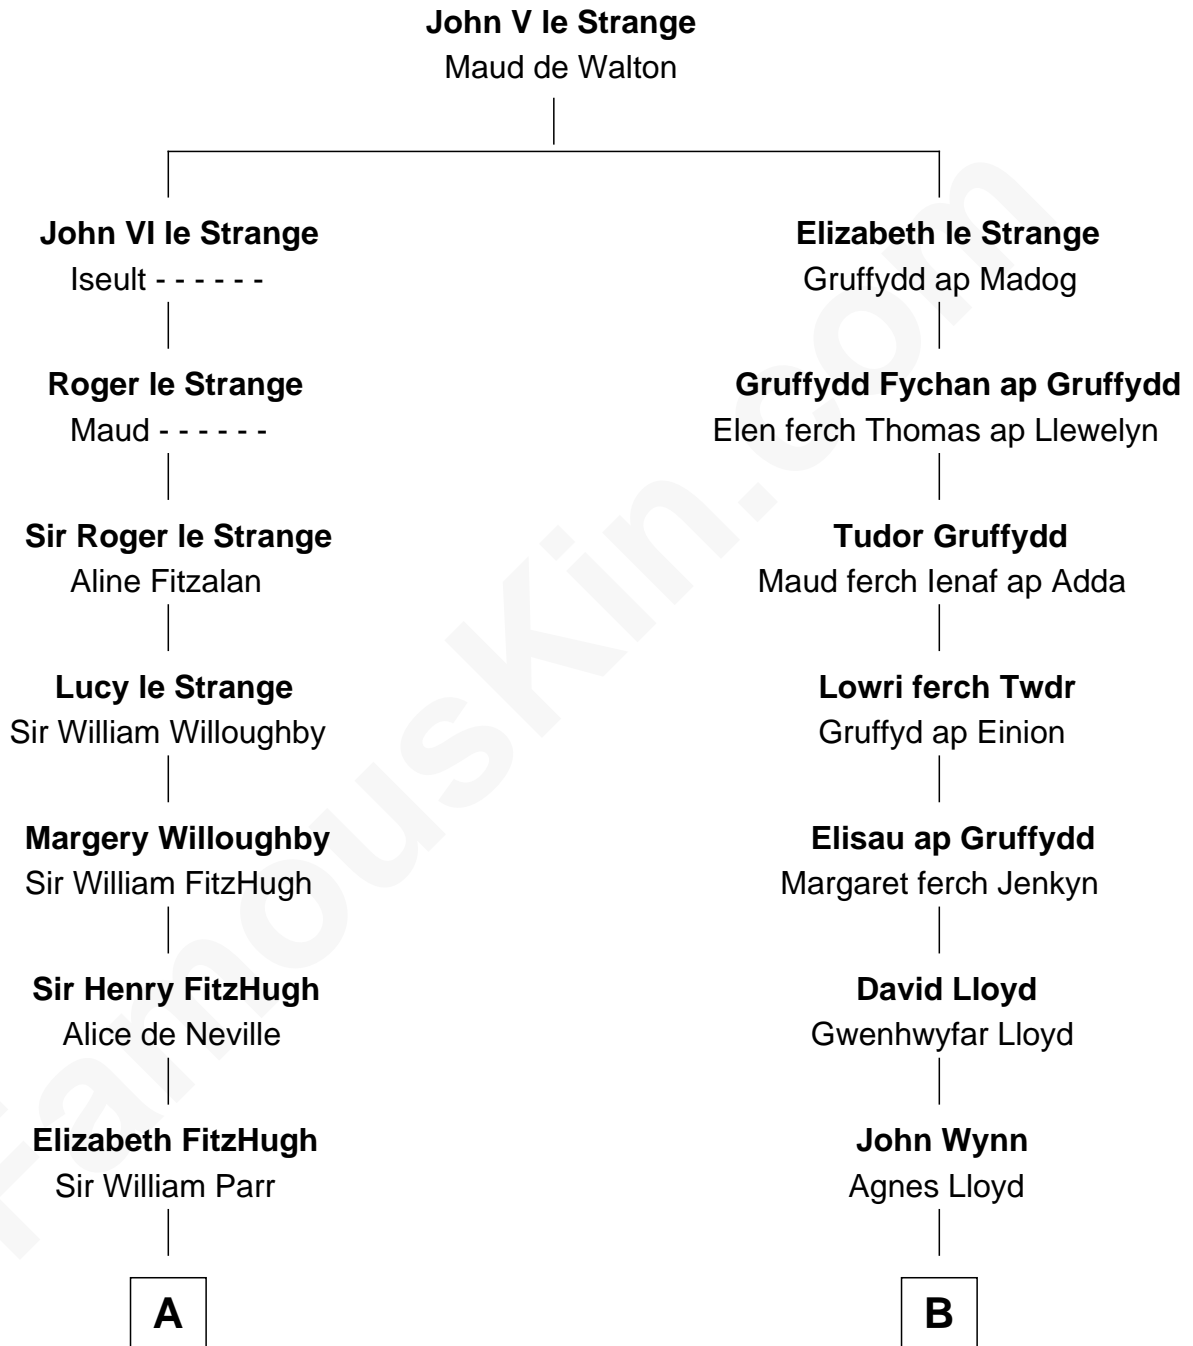

# FamousKin.com Relationship Chart of

**Catherine Parr**

*6th Wife of King Henry VIII*

8th cousin 10 times removed of

**Ernest Hemingway**

*Author of The Sun Also Rises*

C

Clarence Edmonds Hemingway