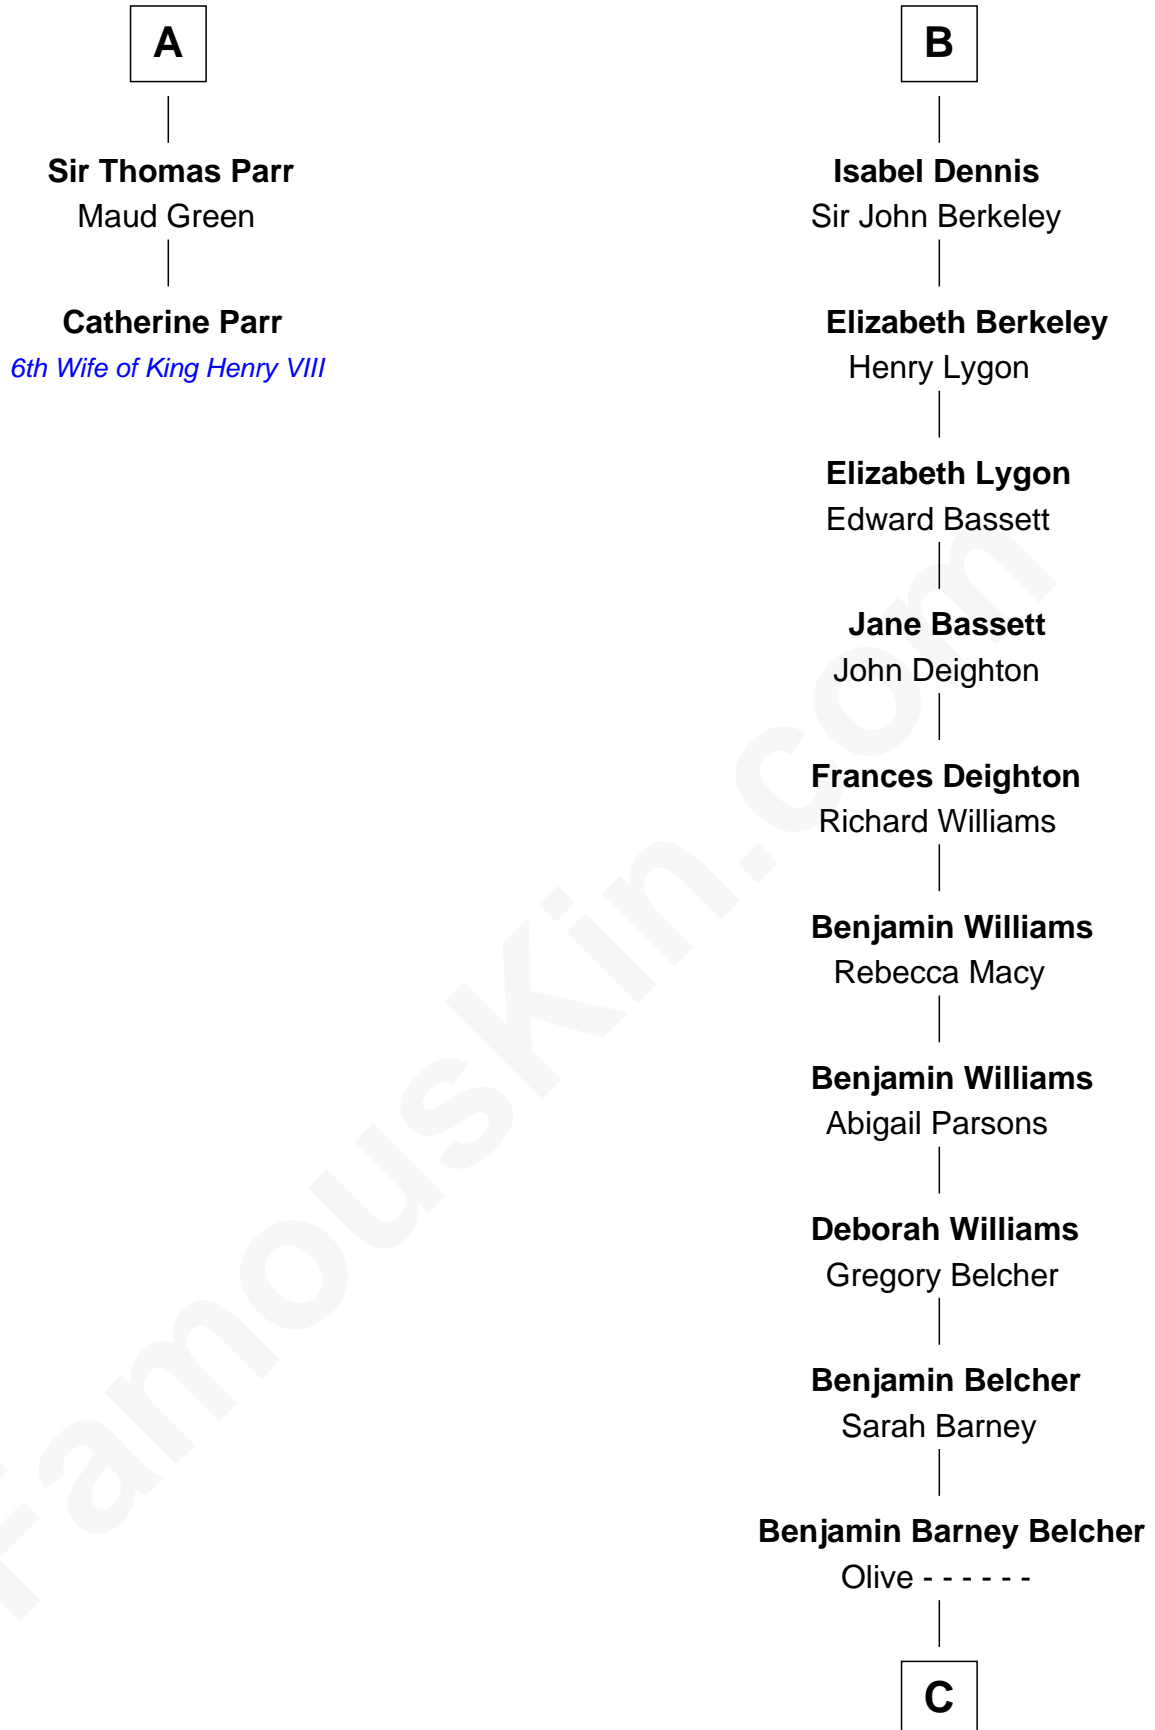

FamousKin.com Relationship Chart of

Catherine Parr

6th Wife of King Henry VIII

8th cousin 11 times removed of

General Douglas MacArthur

U.S. Army - World War II

C

Aurelia Belcher
Arthur MacArthur

Gen. Arthur MacArthur
Mary Pinckney Hardy

General Douglas MacArthur
U.S. Army - World War II

FamousKin.com