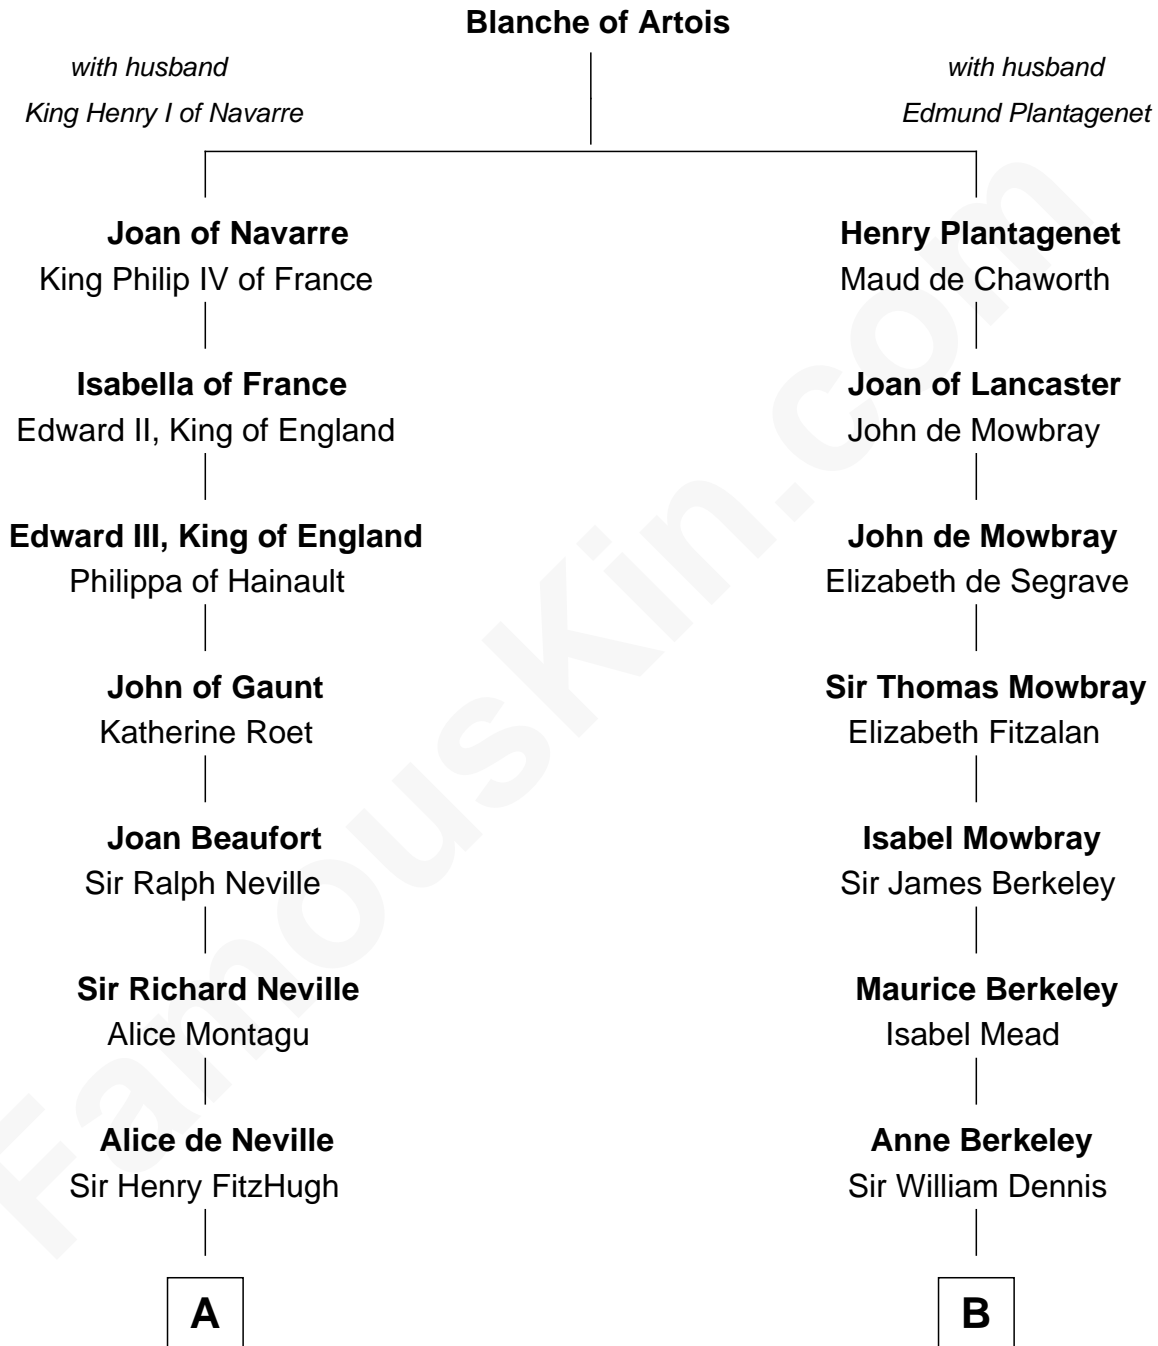

FamousKin.com Relationship Chart of

Catherine Parr

6th Wife of King Henry VIII

9th cousin 10 times removed of

General Douglas MacArthur

U.S. Army - World War II

C

Aurelia Belcher
Arthur MacArthur

Gen. Arthur MacArthur
Mary Pinckney Hardy

General Douglas MacArthur
U.S. Army - World War II

FamousKin.com