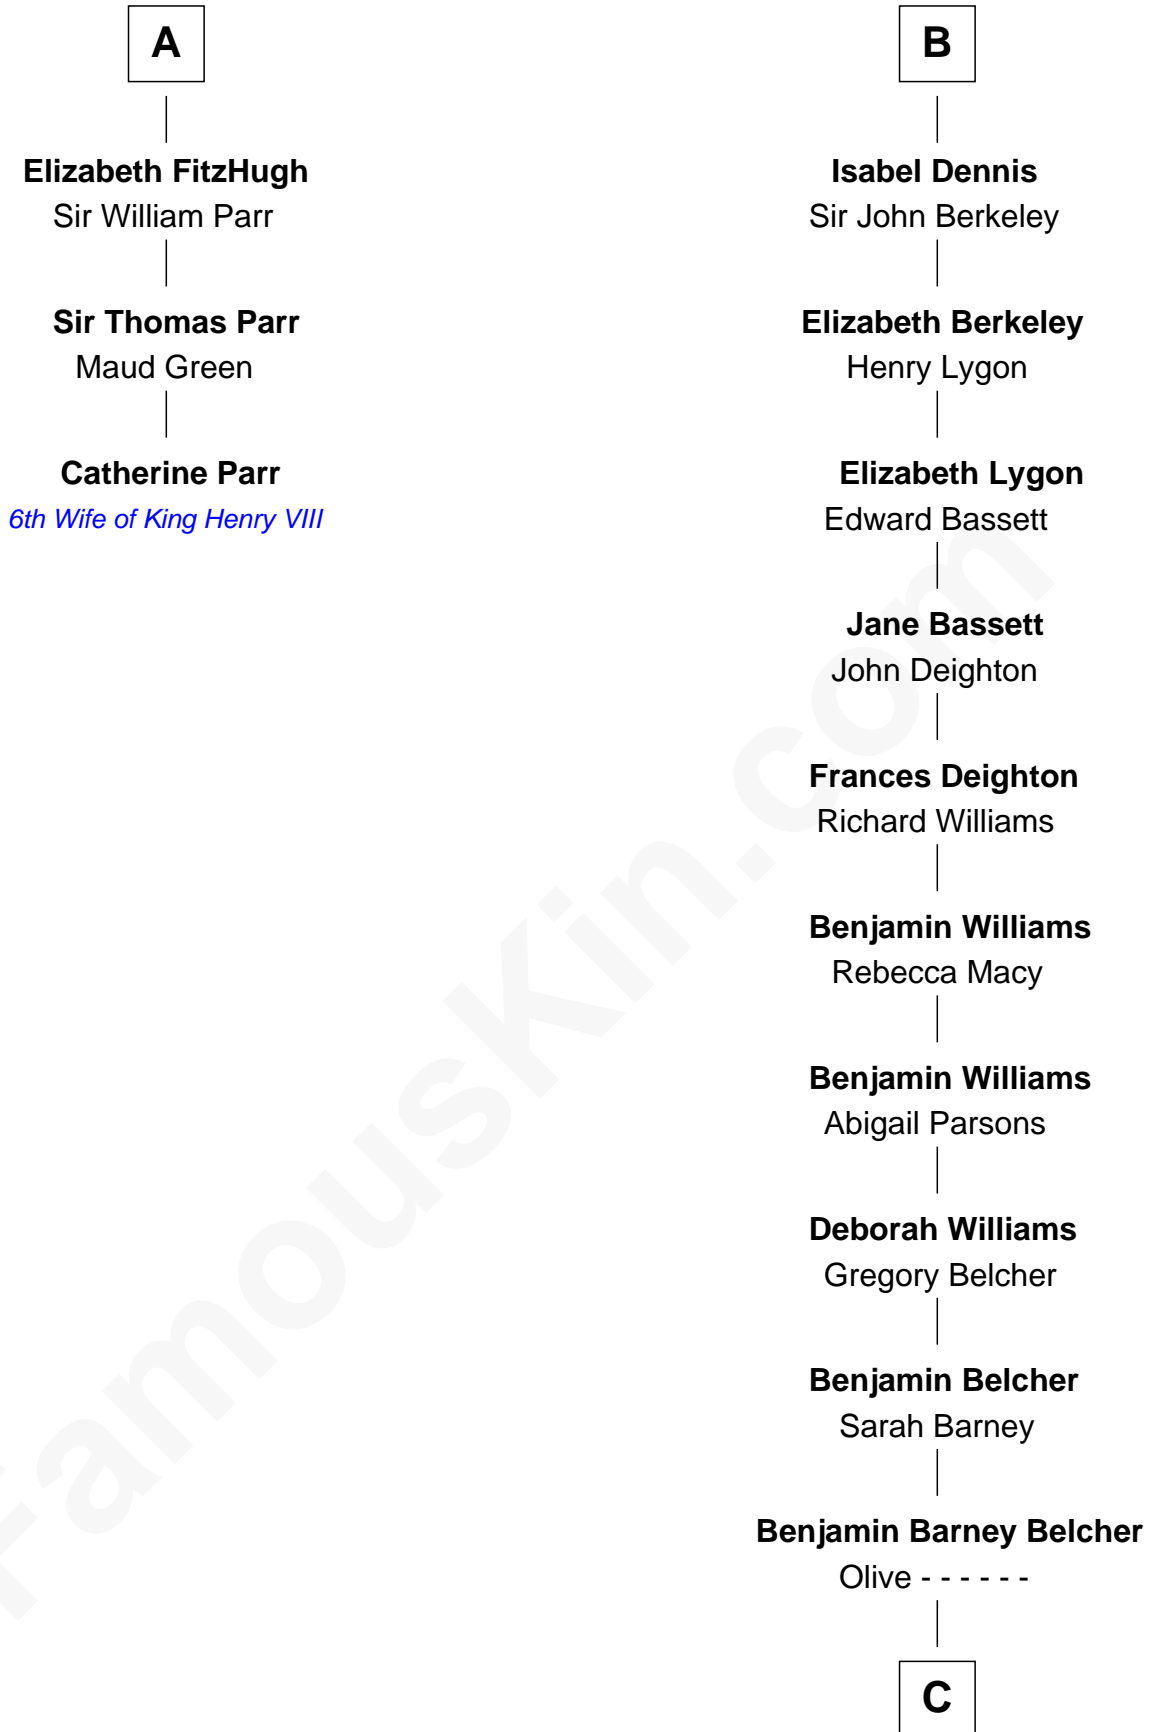

FamousKin.com Relationship Chart of

Catherine Parr

6th Wife of King Henry VIII

9th cousin 10 times removed of

General Douglas MacArthur

U.S. Army - World War II

C

Aurelia Belcher
Arthur MacArthur

Gen. Arthur MacArthur
Mary Pinckney Hardy

General Douglas MacArthur
U.S. Army - World War II

FamousKin.com