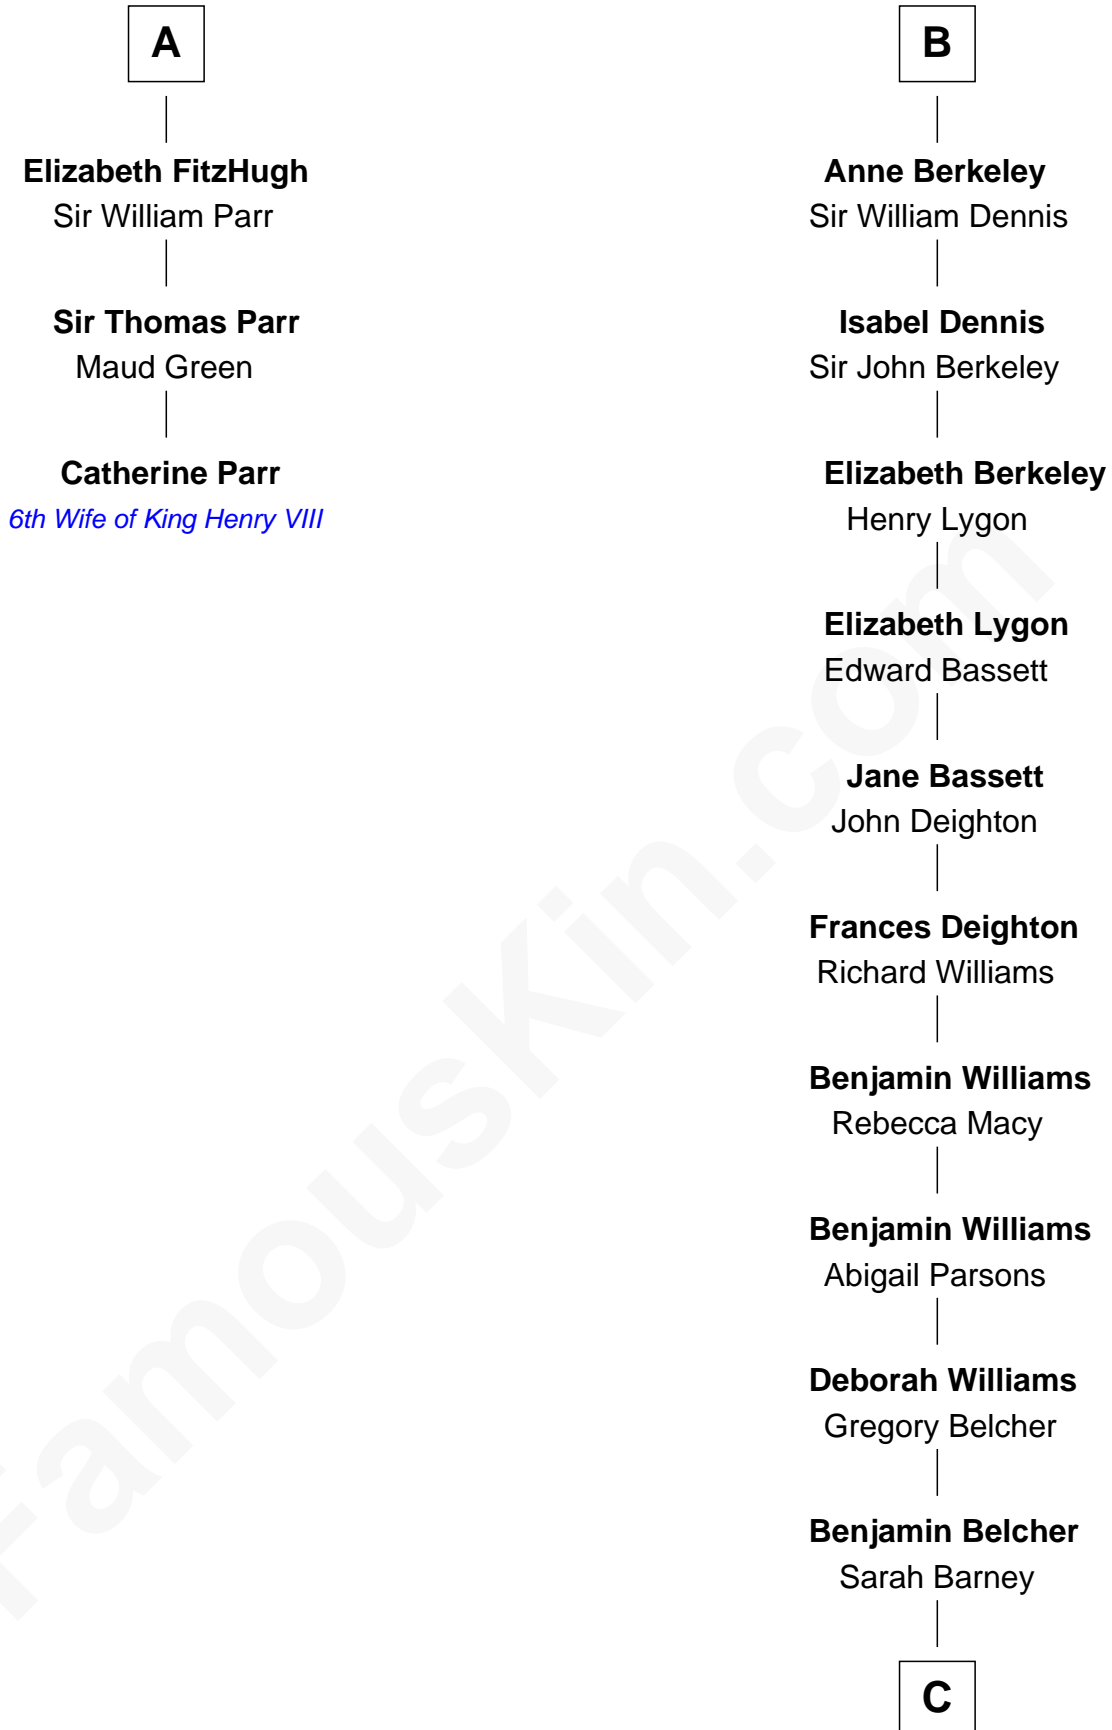

FamousKin.com Relationship Chart of

Catherine Parr

6th Wife of King Henry VIII

9th cousin 11 times removed of

General Douglas MacArthur

U.S. Army - World War II

FamousKin.com