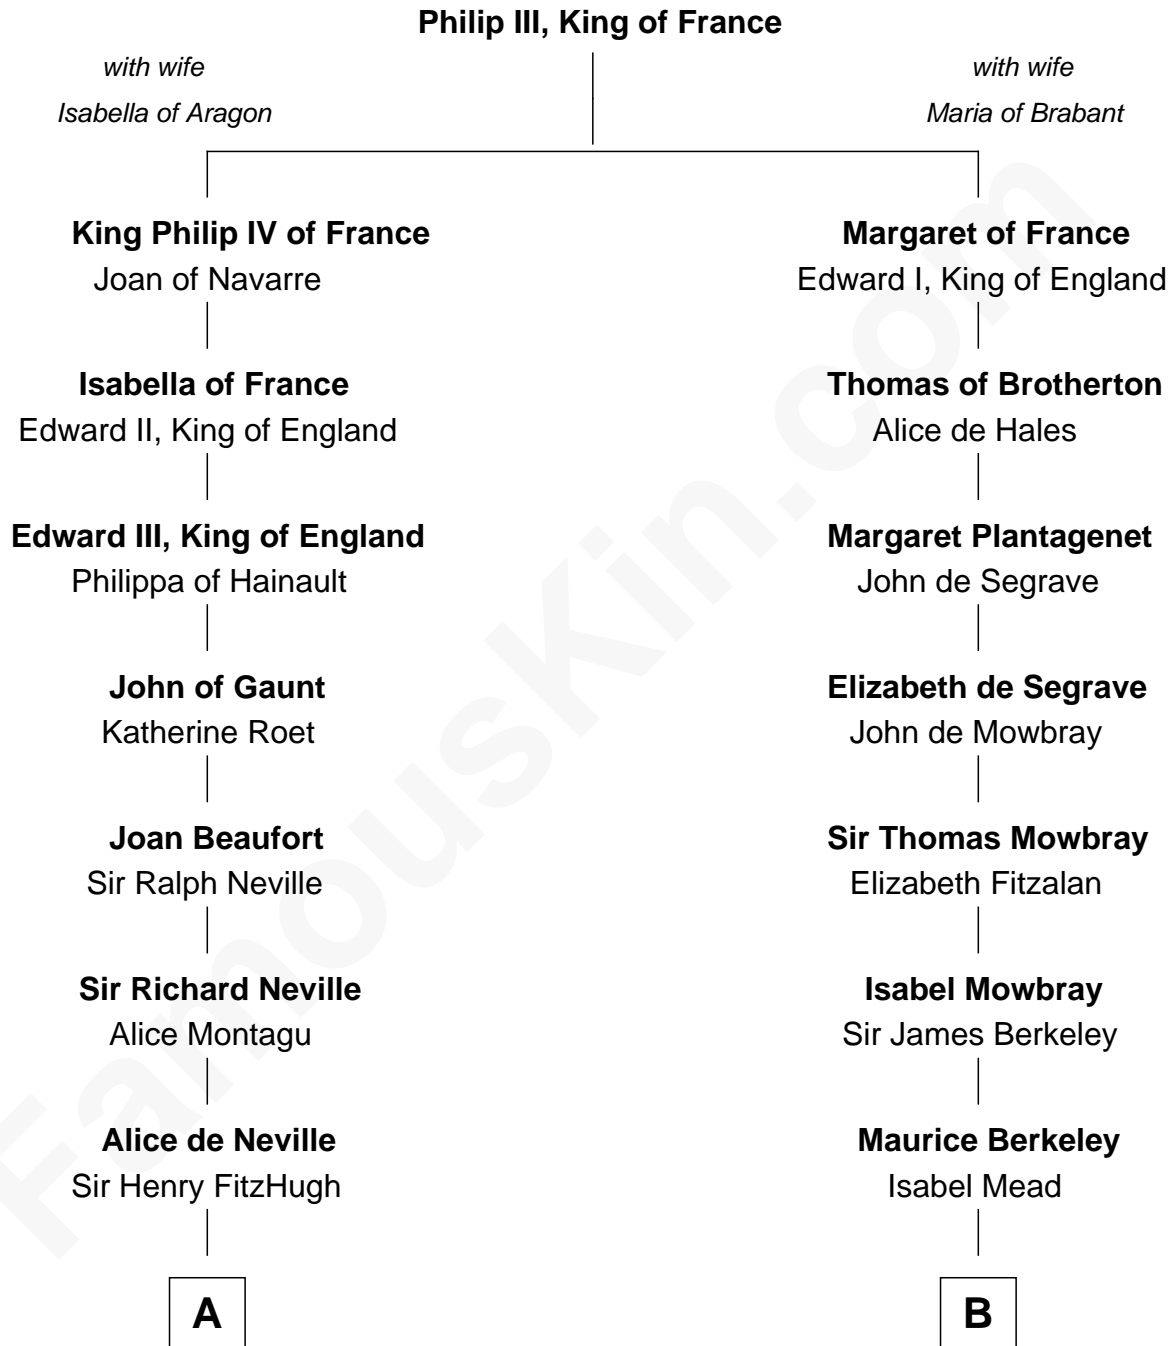

FamousKin.com Relationship Chart of

Catherine Parr

6th Wife of King Henry VIII

9th cousin 11 times removed of

General Douglas MacArthur

U.S. Army - World War II

FamousKin.com