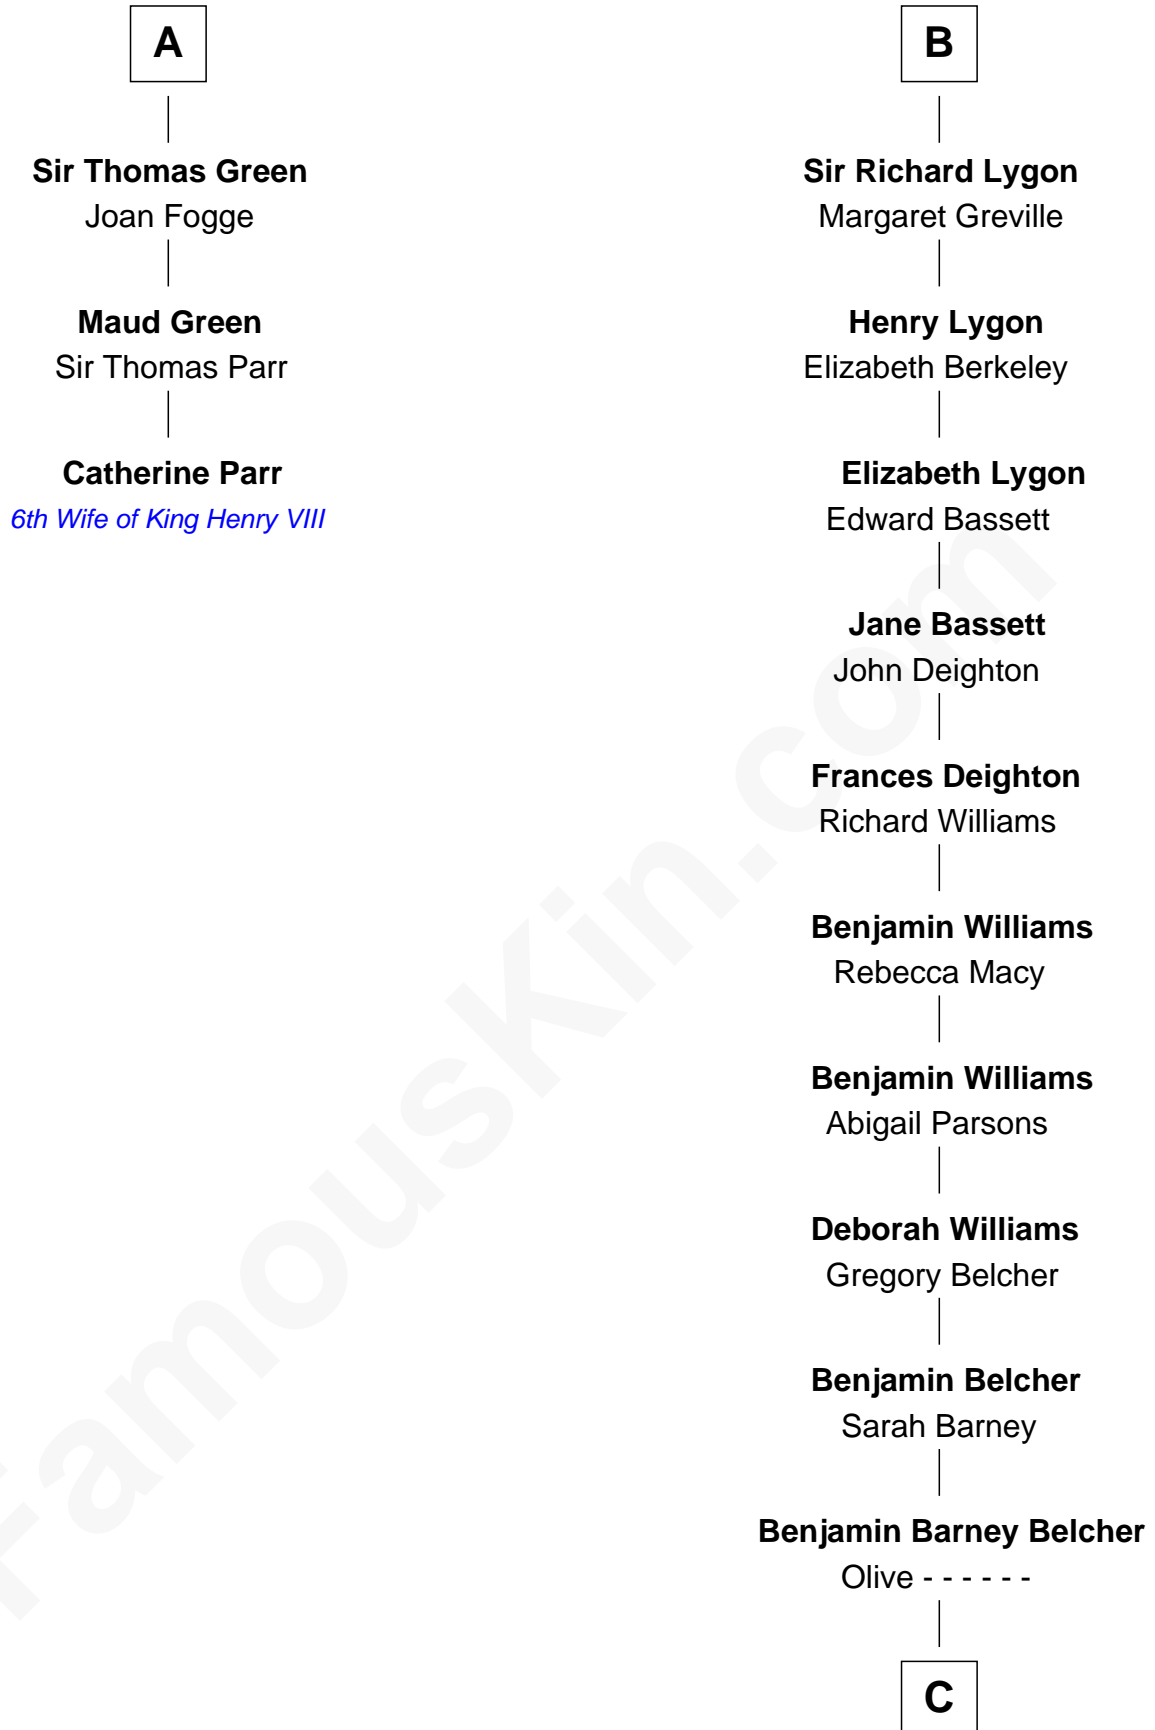

# FamousKin.com Relationship Chart of

**Catherine Parr**

*6th Wife of King Henry VIII*

9th cousin 10 times removed of

**General Douglas MacArthur**

*U.S. Army - World War II*

C

**Aurelia Belcher**  
Arthur MacArthur

**Gen. Arthur MacArthur**  
Mary Pinckney Hardy

**General Douglas MacArthur**  
*U.S. Army - World War II*

FamousKin.com