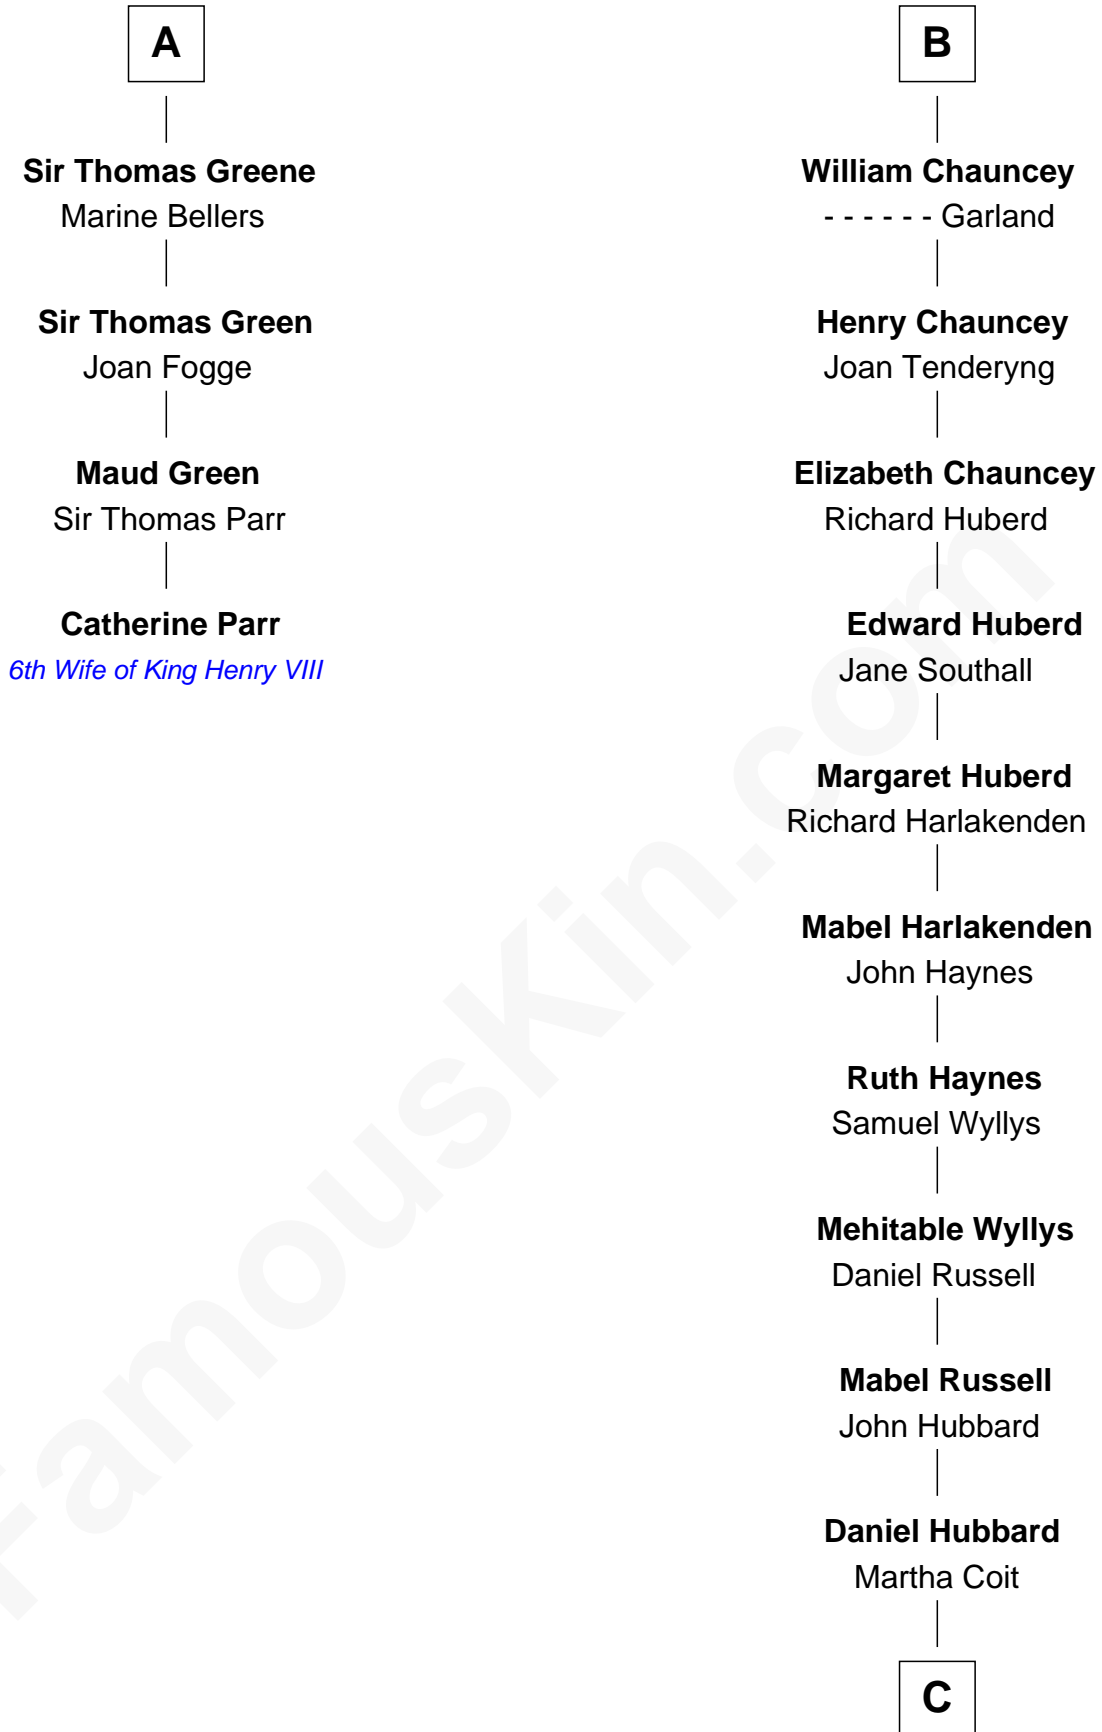

# FamousKin.com Relationship Chart of

**Catherine Parr**

*6th Wife of King Henry VIII*

10th cousin 11 times removed of

**Frank Lloyd Wright**

*American Architect*

**C**

—  
**Capt. Russell Hubbard**

Mary Gray  
—

**Martha Hubbard**

David Wright  
—

**Rev. David Wright**

Abigail Goddard  
—

**William Carey Wright**

Anna Lloyd Jones  
—

**Frank Lloyd Wright**