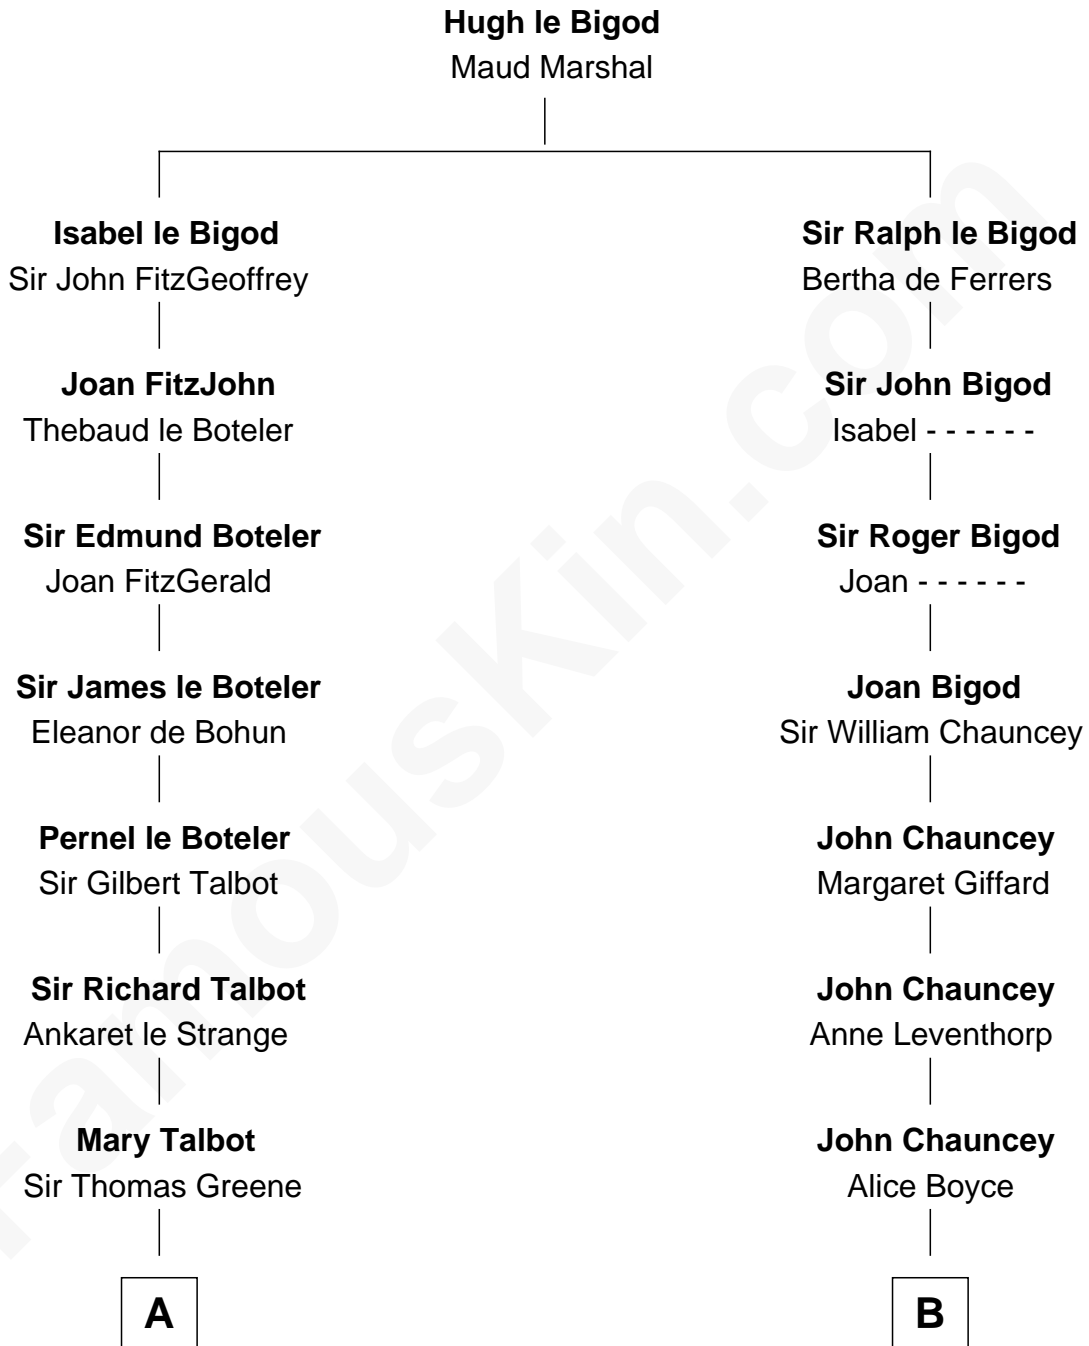

# FamousKin.com Relationship Chart of

**Catherine Parr**

*6th Wife of King Henry VIII*

10th cousin 11 times removed of

**Frank Lloyd Wright**

*American Architect*

**C**

—  
**Capt. Russell Hubbard**

Mary Gray  
—

**Martha Hubbard**

David Wright  
—

**Rev. David Wright**

Abigail Goddard  
—

**William Carey Wright**

Anna Lloyd Jones  
—

**Frank Lloyd Wright**