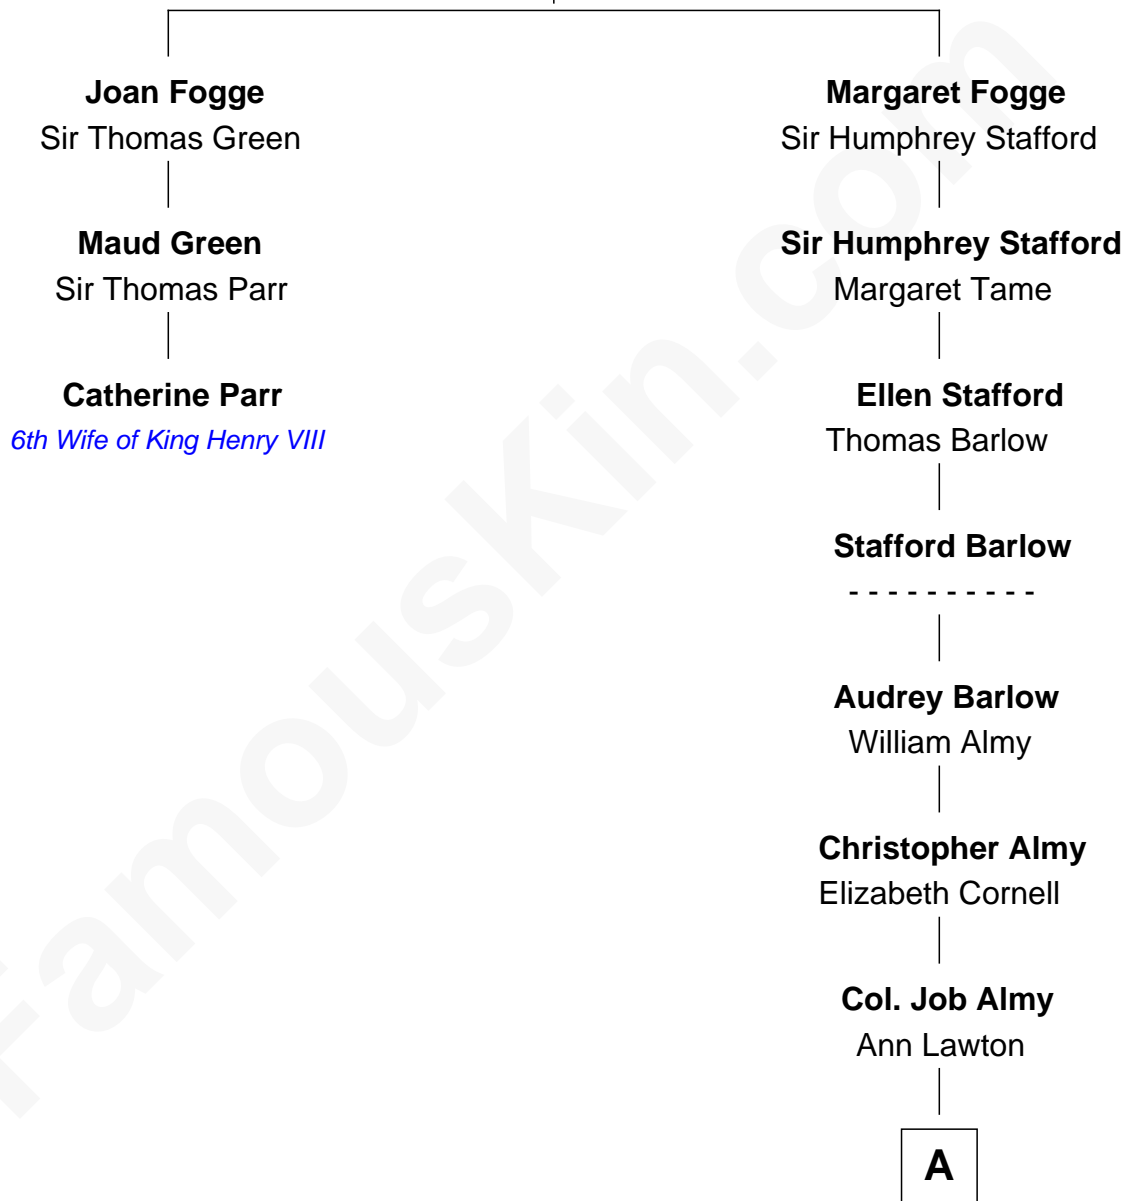

# FamousKin.com Relationship Chart of

**Catherine Parr**

*6th Wife of King Henry VIII*

2nd cousin 13 times removed of

**Kyra Sedgwick**

*TV and Movie Actress*

**Sir John Fogge**

Alice Haute

**A**

**Elizabeth Almy**

William Ellery

**William Ellery**

Anne Remington

**William Ellery**

Abigail Shaw

**Elizabeth Dana Ellery**

Robert Sedgwick

**Henrietta Ellery Sedgwick**

Henry Dwight Sedgwick

**Henry Dwight Sedgwick**

Sarah May Minturn

**Robert Minturn Sedgwick**

Helen Peabody

**Henry Dwight Sedgwick**

Patricia Ann Rosenwald

**Kyra Sedgwick**

*TV and Movie Actress*