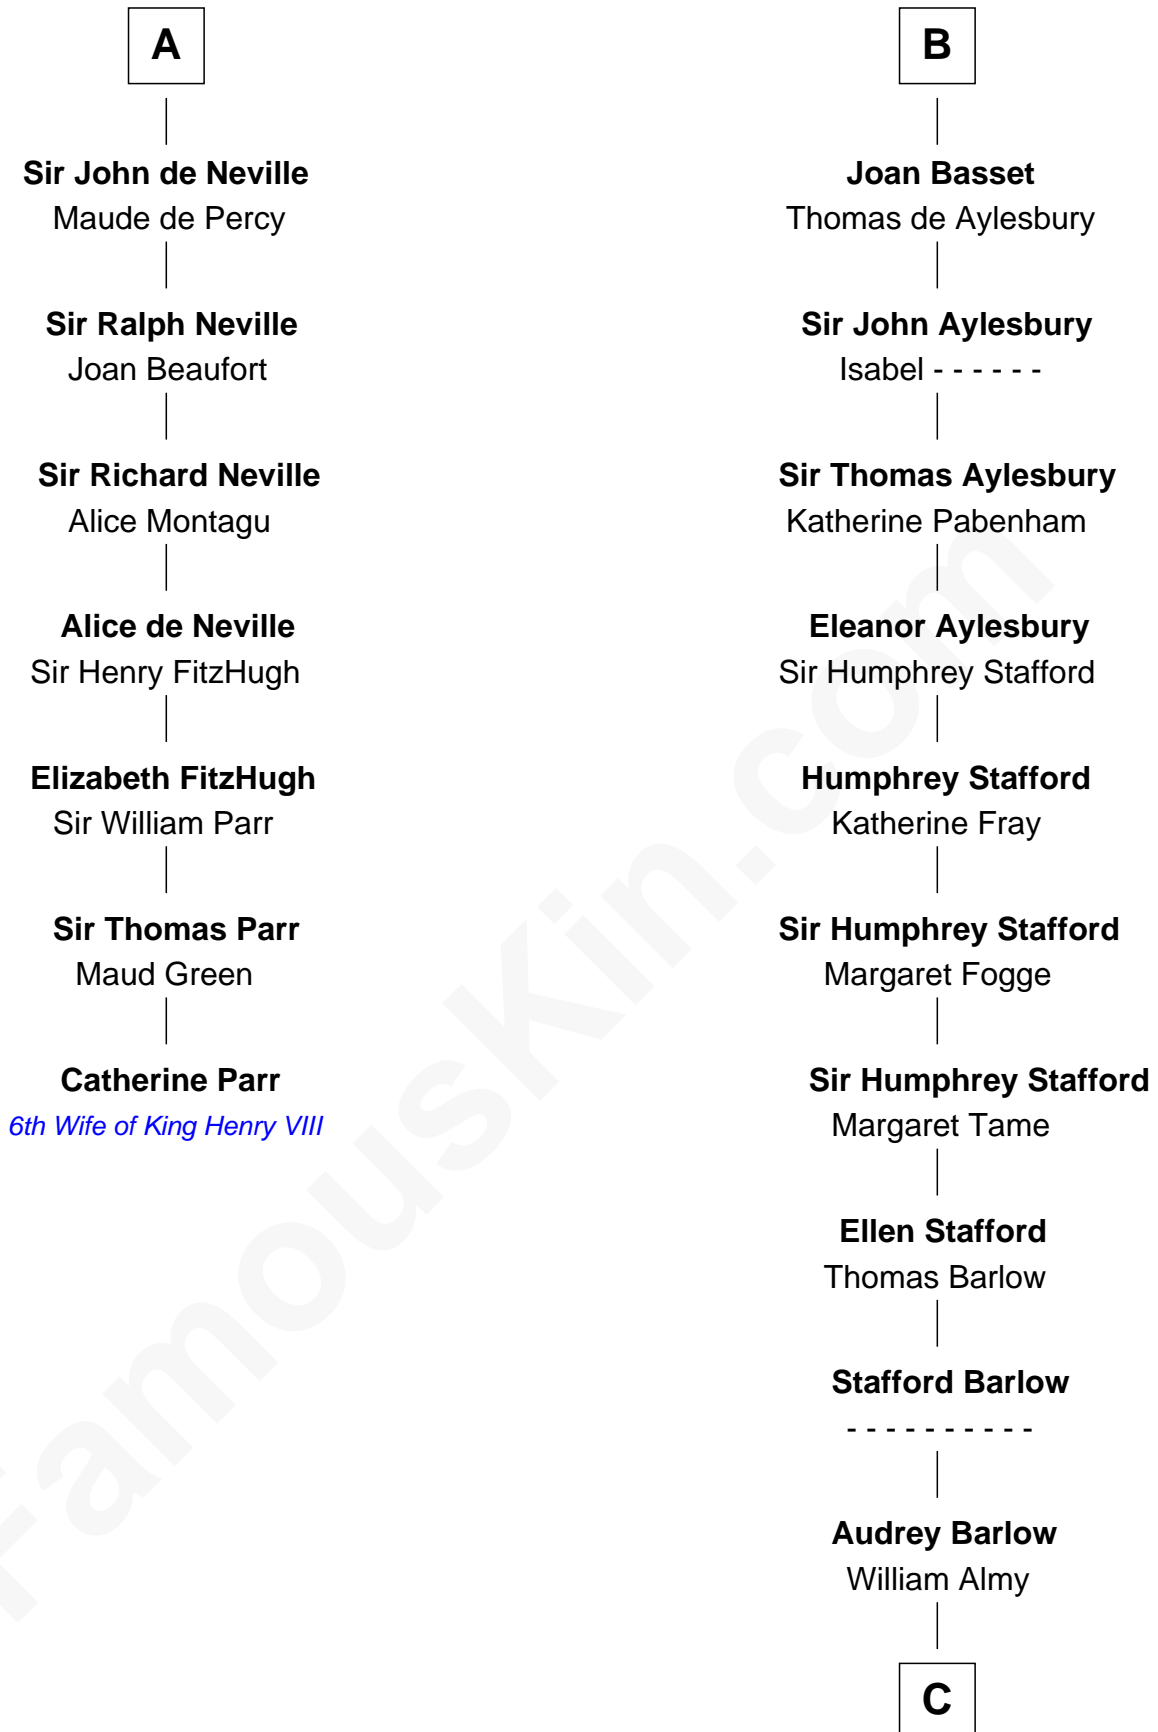

FamousKin.com Relationship Chart of

Catherine Parr

6th Wife of King Henry VIII

13th cousin 7 times removed of

William Ellery

Signer of the Declaration of Independence

Saheer I de Quincy

Maud de St. Liz

C

—
Christopher Almy

Elizabeth Cornell

—
Col. Job Almy

Ann Lawton

—
Elizabeth Almy

William Ellery

—
William Ellery