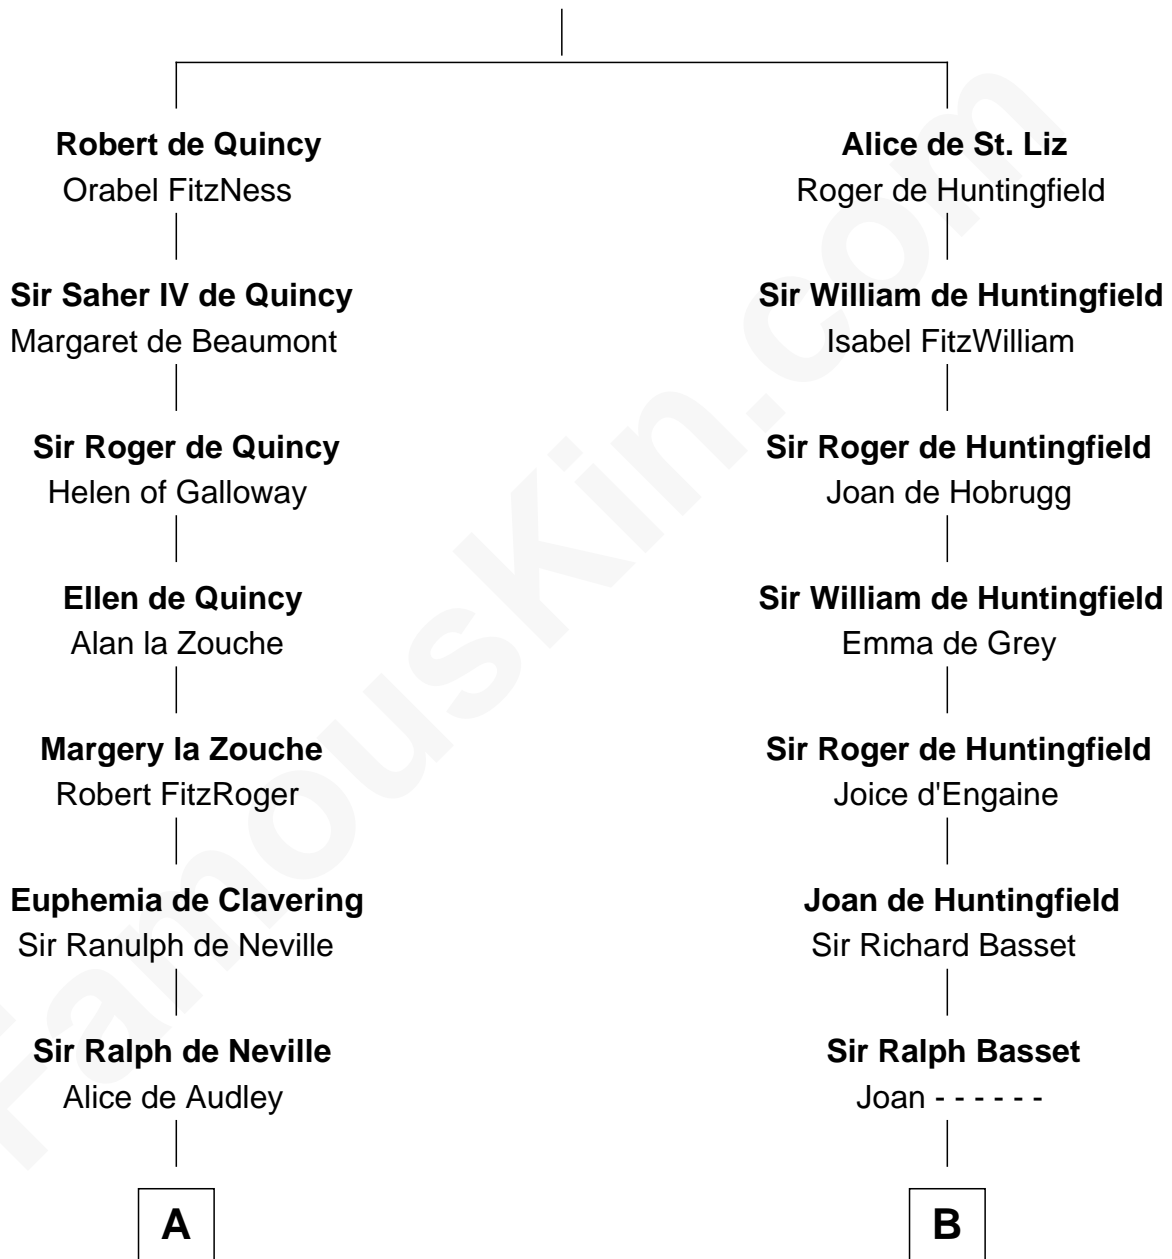

FamousKin.com Relationship Chart of

Catherine Parr

6th Wife of King Henry VIII

13th cousin 7 times removed of

William Ellery

Signer of the Declaration of Independence

Saheer I de Quincy

Maud de St. Liz

C

—
Christopher Almy

Elizabeth Cornell

—
Col. Job Almy

Ann Lawton

—
Elizabeth Almy

William Ellery

—
William Ellery