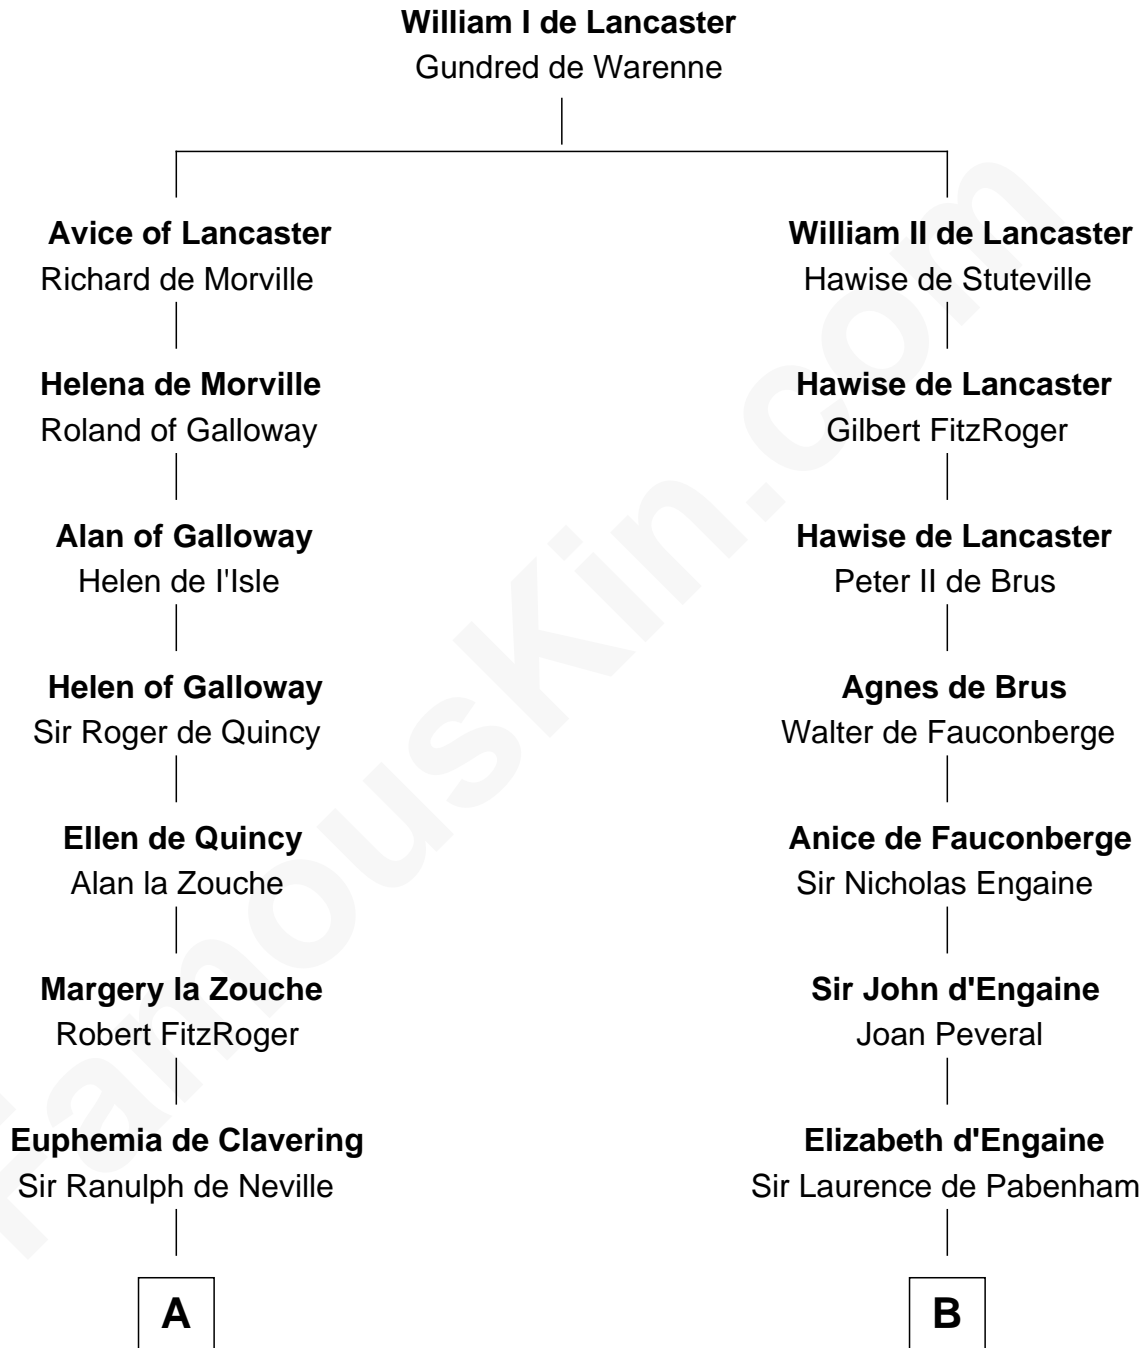

FamousKin.com Relationship Chart of

Catherine Parr

6th Wife of King Henry VIII

14th cousin 4 times removed of

William Ellery

Signer of the Declaration of Independence

C

Elizabeth Almy

William Ellery

William Ellery

Signer of Declaration of Independence

FamousKin.com