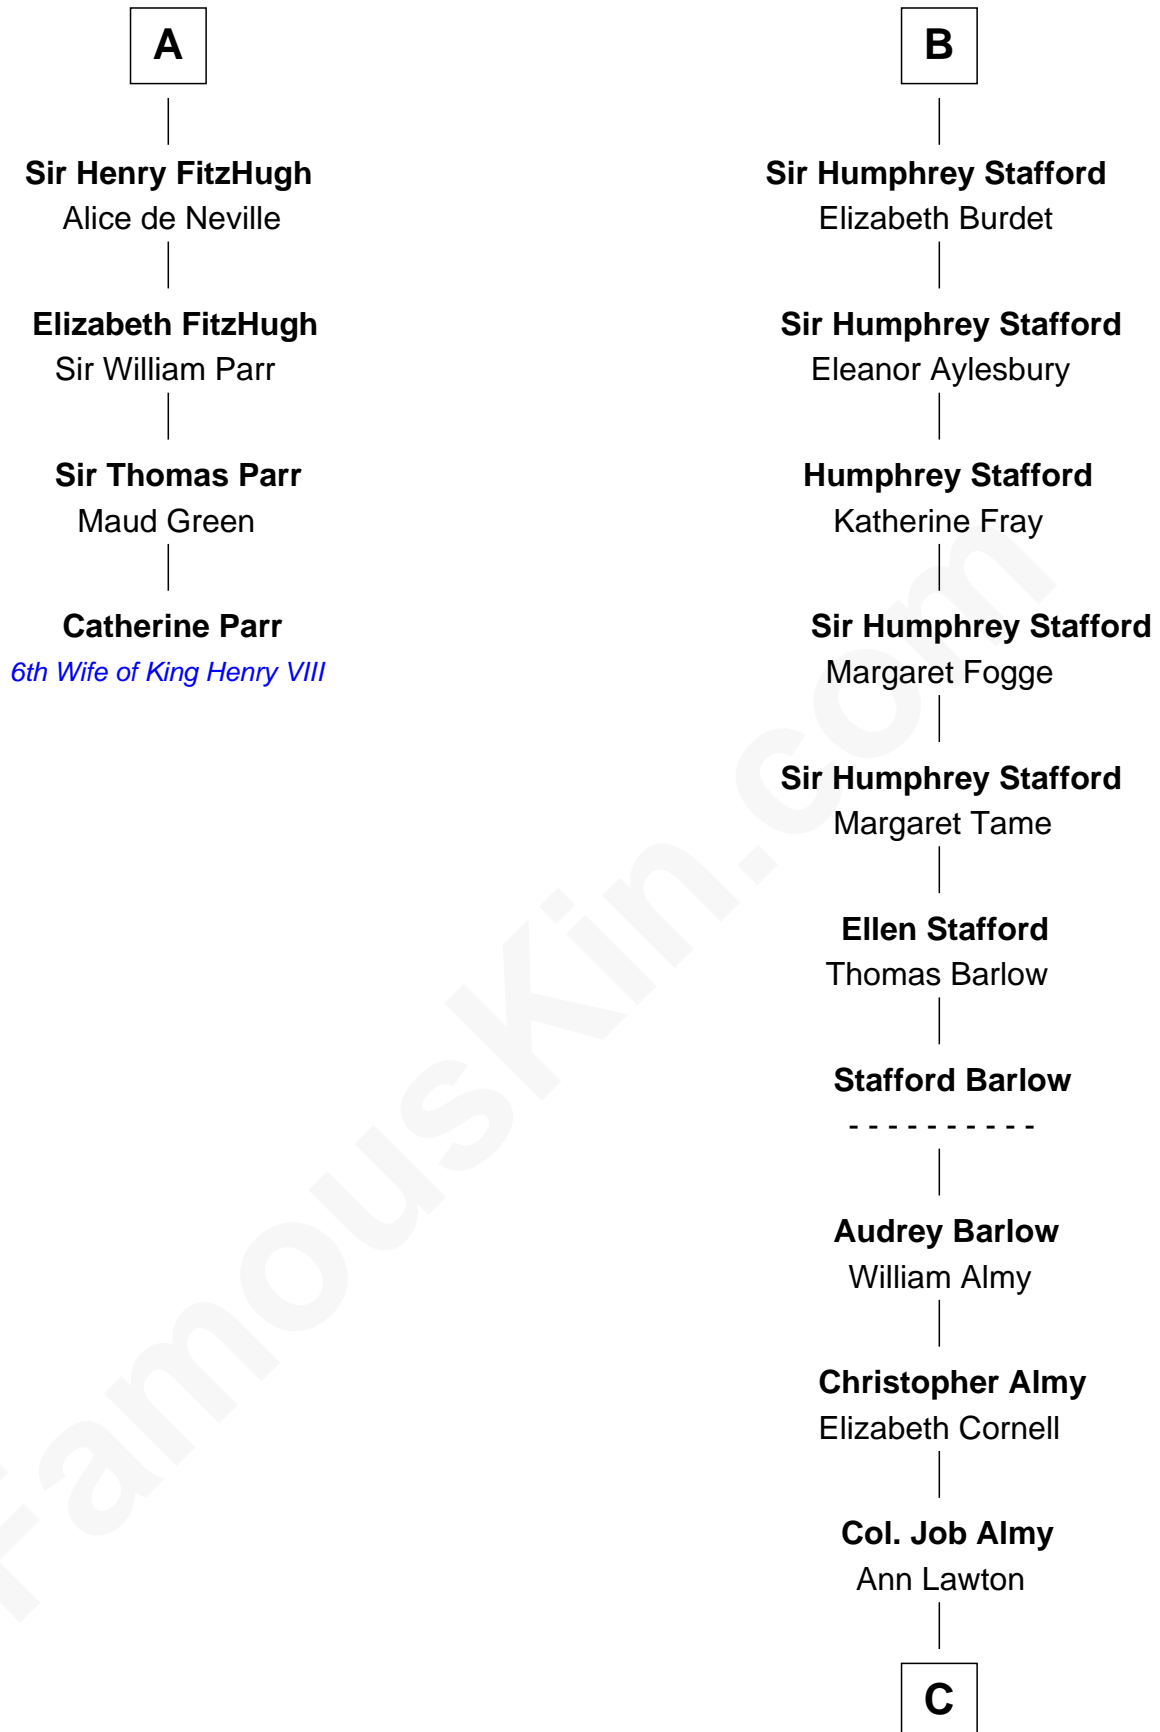

FamousKin.com Relationship Chart of

Catherine Parr

6th Wife of King Henry VIII

10th cousin 8 times removed of

William Ellery

Signer of the Declaration of Independence

Sir William Longespee

Ela of Salisbury

C

Elizabeth Almy

William Ellery

William Ellery

Signer of Declaration of Independence

FamousKin.com