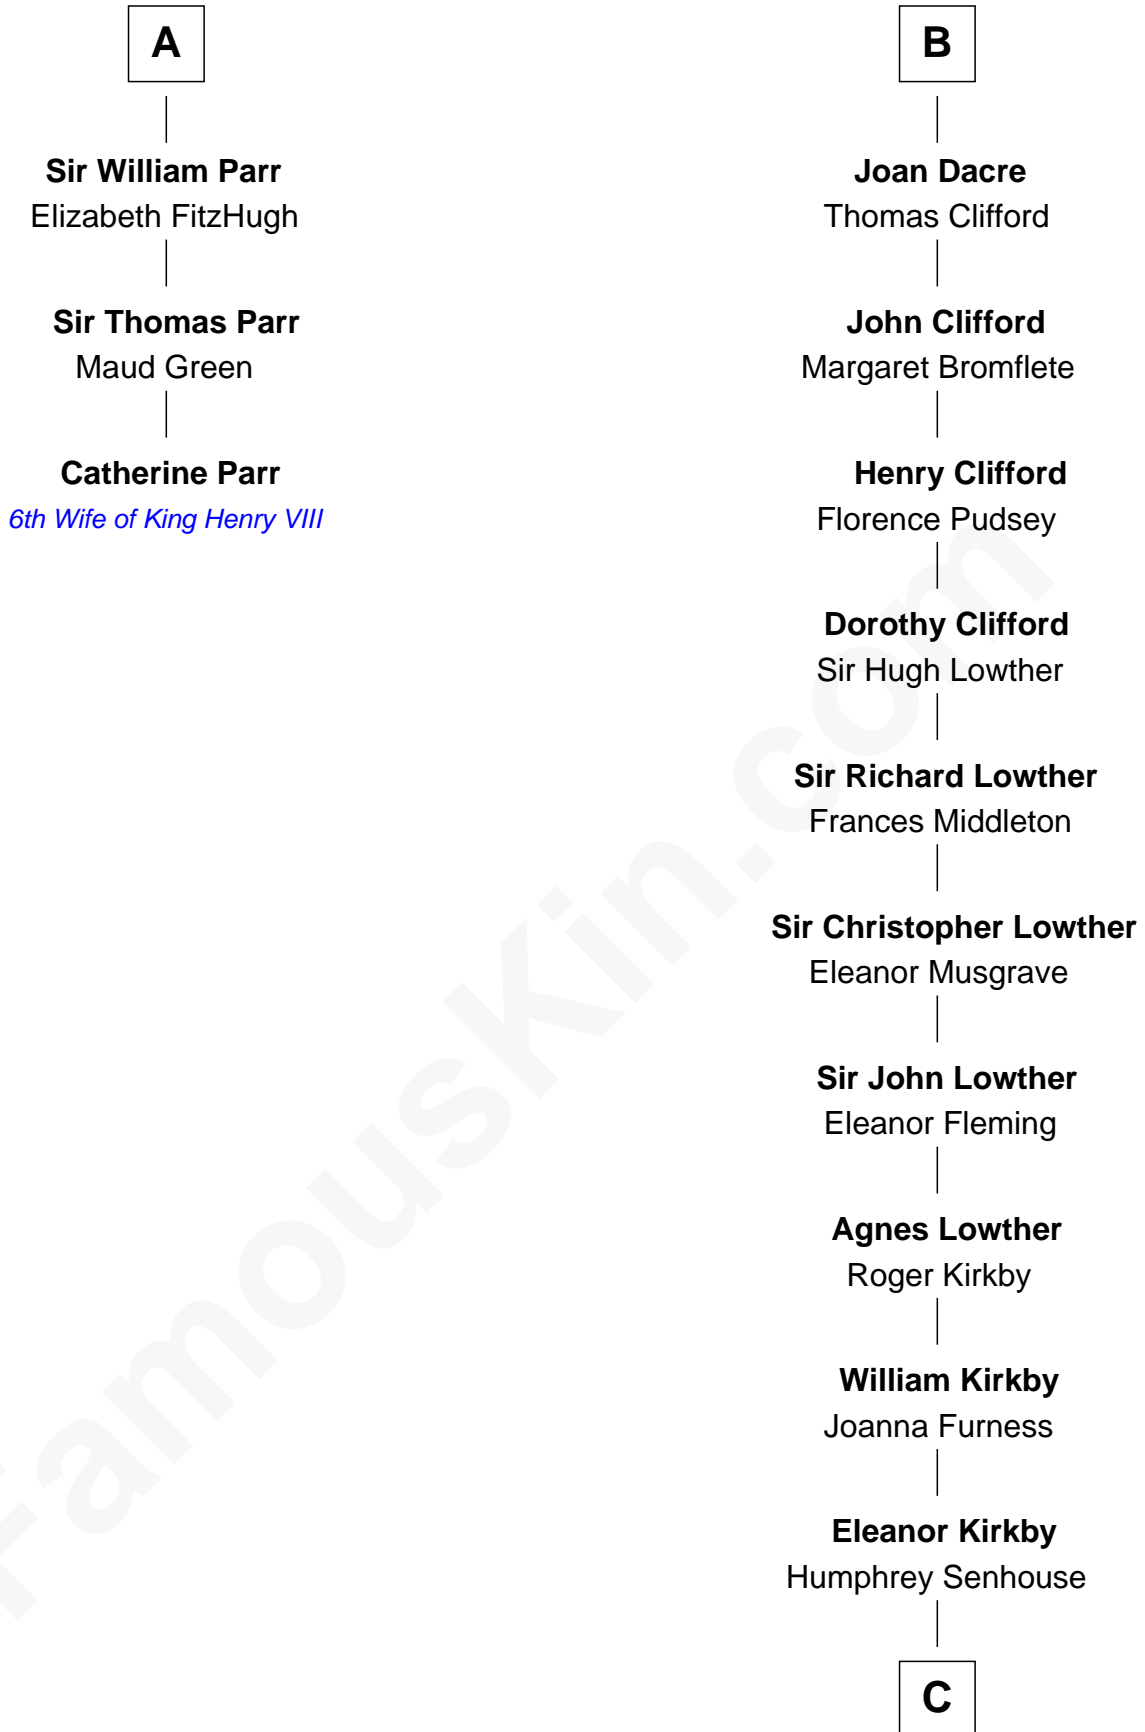

# FamousKin.com Relationship Chart of

**Catherine Parr**

*6th Wife of King Henry VIII*

9th cousin 10 times removed of

**Fletcher Christian**

*Leader of the mutiny on the Bounty*

**Sir Humphrey de Bohun**

Maud of Eu

Roger V de Toeni

**Ralph VII de Toeni**

Mary - - - - -

**Alice de Toeni**

Guy de Beauchamp

**Sir Thomas de Beauchamp**

Katherine de Mortimer

**Philippa de Beauchamp**

Sir Hugh de Stafford

**Margaret de Stafford**

Sir Ralph Neville

**Philippe Neville**

Sir Thomas Dacre

**B**

**C**

—  
**Bridget Senhouse**

John Christian

—  
**Charles Christian**

Anne Dixon

—  
**Fletcher Christian**

*Leader of the mutiny on the Bounty*

FamousKin.com