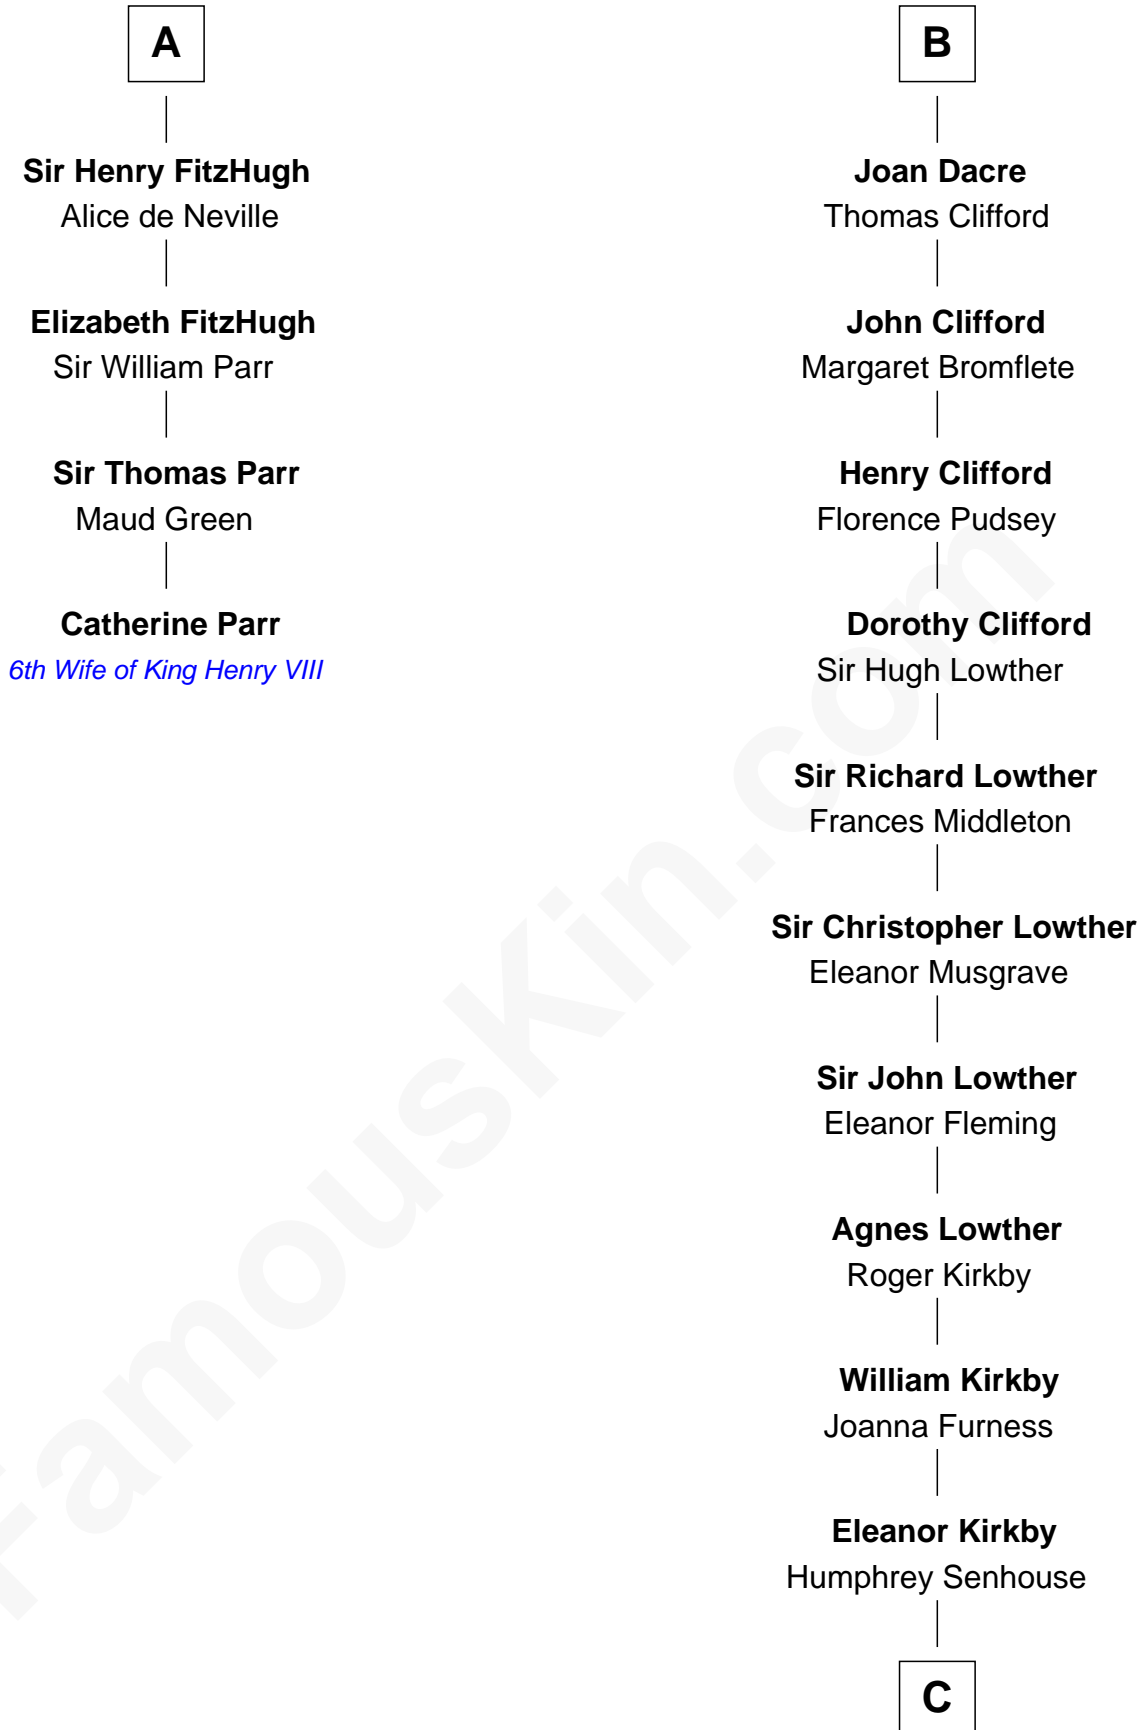

FamousKin.com Relationship Chart of

Catherine Parr

6th Wife of King Henry VIII

10th cousin 9 times removed of

Fletcher Christian

Leader of the mutiny on the Bounty

Sir Roger de Somery

Nichole d'Aubenev

C

—
Bridget Senhouse

John Christian

—
Charles Christian

Anne Dixon

—
Fletcher Christian

Leader of the mutiny on the Bounty

FamousKin.com