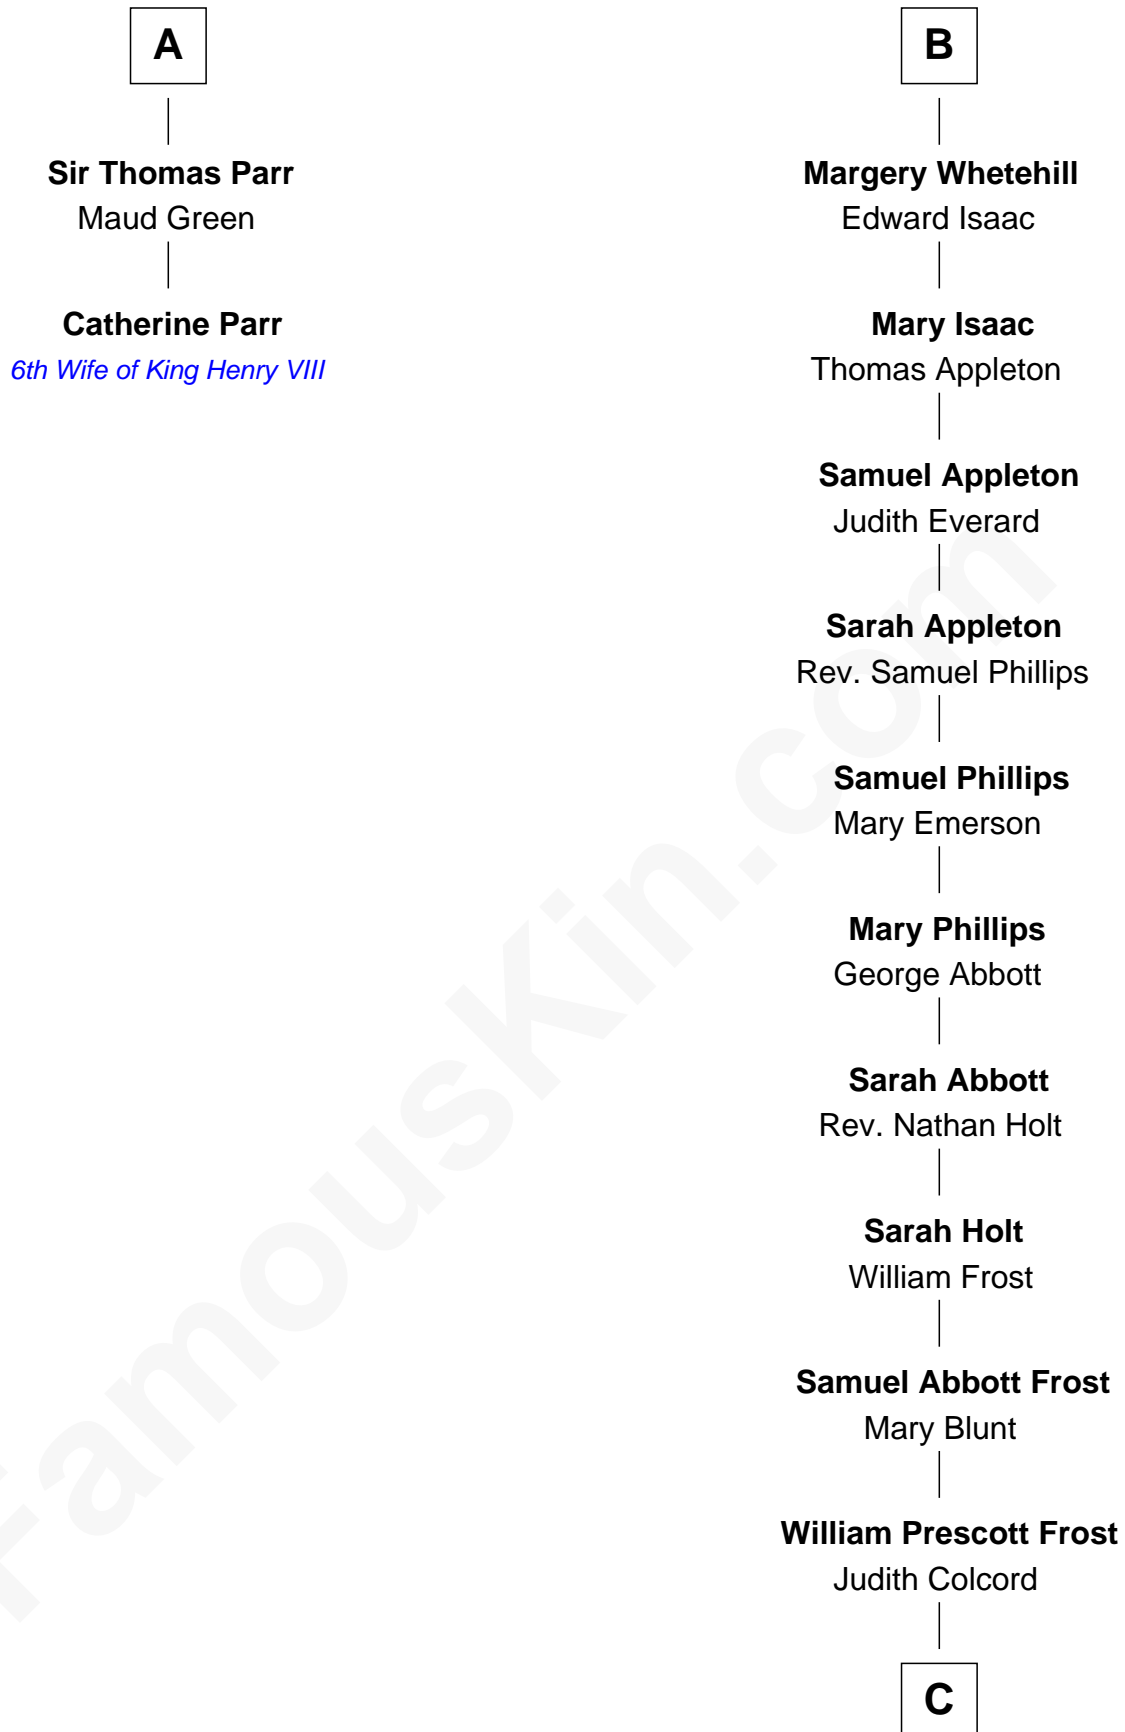

FamousKin.com Relationship Chart of

Catherine Parr

6th Wife of King Henry VIII

8th cousin 10 times removed of

Robert Frost

Poet and Playwright

John V le Strange
Maud de Walton

C