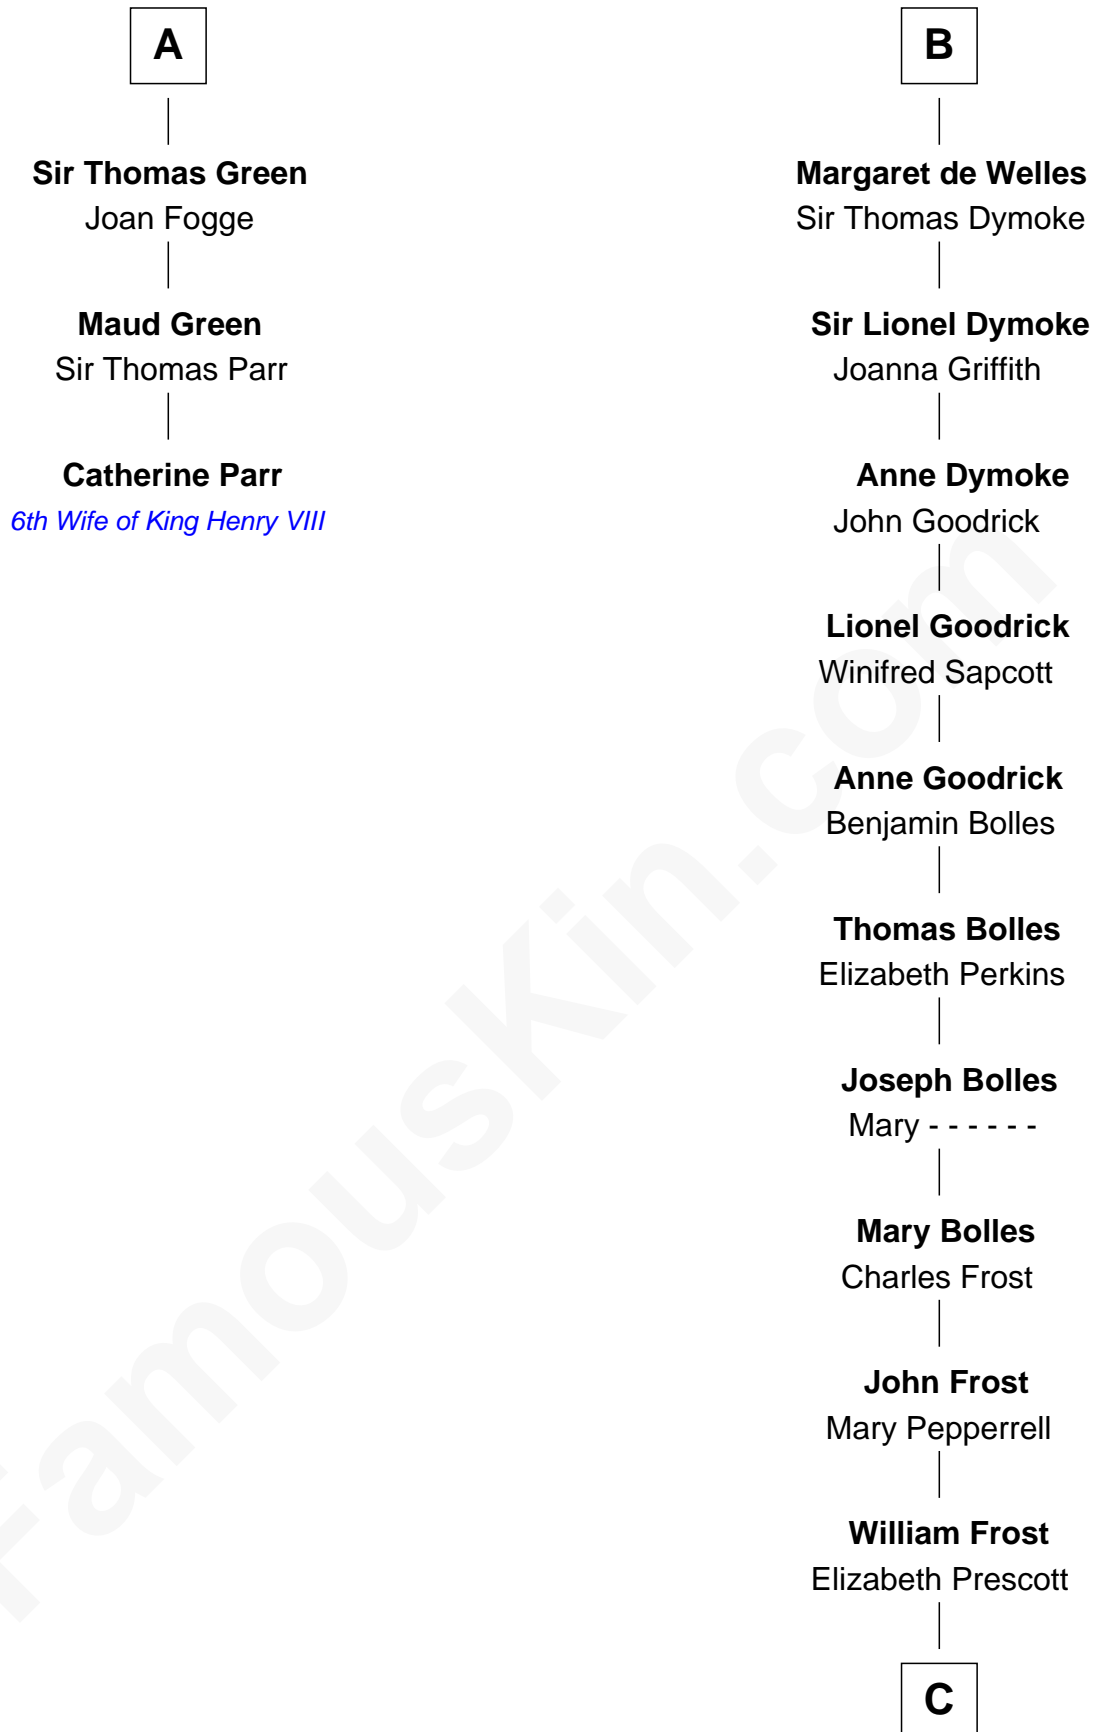

FamousKin.com Relationship Chart of

Catherine Parr

6th Wife of King Henry VIII

9th cousin 12 times removed of

Robert Frost

Poet and Playwright

Sir John FitzGeoffrey

Isabel le Bigod