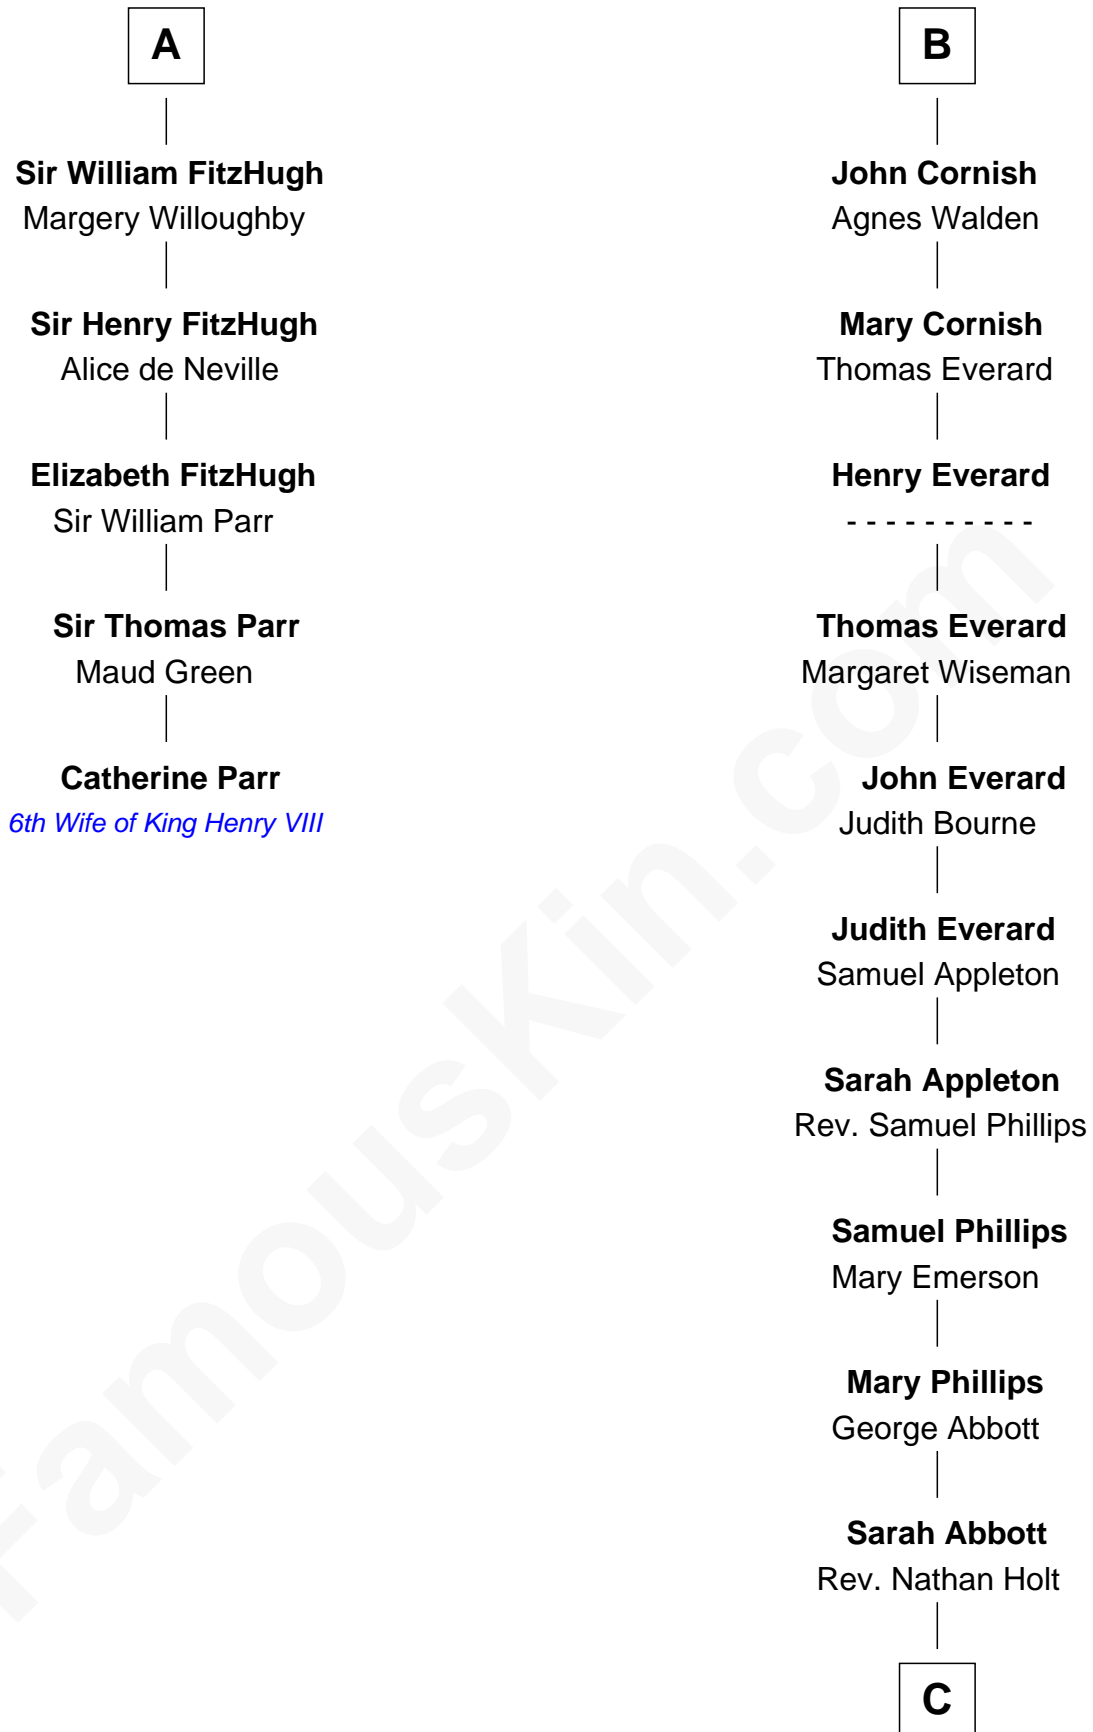

# FamousKin.com Relationship Chart of

**Catherine Parr**

*6th Wife of King Henry VIII*

11th cousin 10 times removed of

**Robert Frost**

*Poet and Playwright*

**C**

**Sarah Holt**  
William Frost

**Samuel Abbott Frost**  
Mary Blunt

**William Prescott Frost**  
Judith Colcord

**William Prescott Frost**  
Isabella Moodie

**Robert Frost**  
*Poet and Playwright*

FamousKin.com