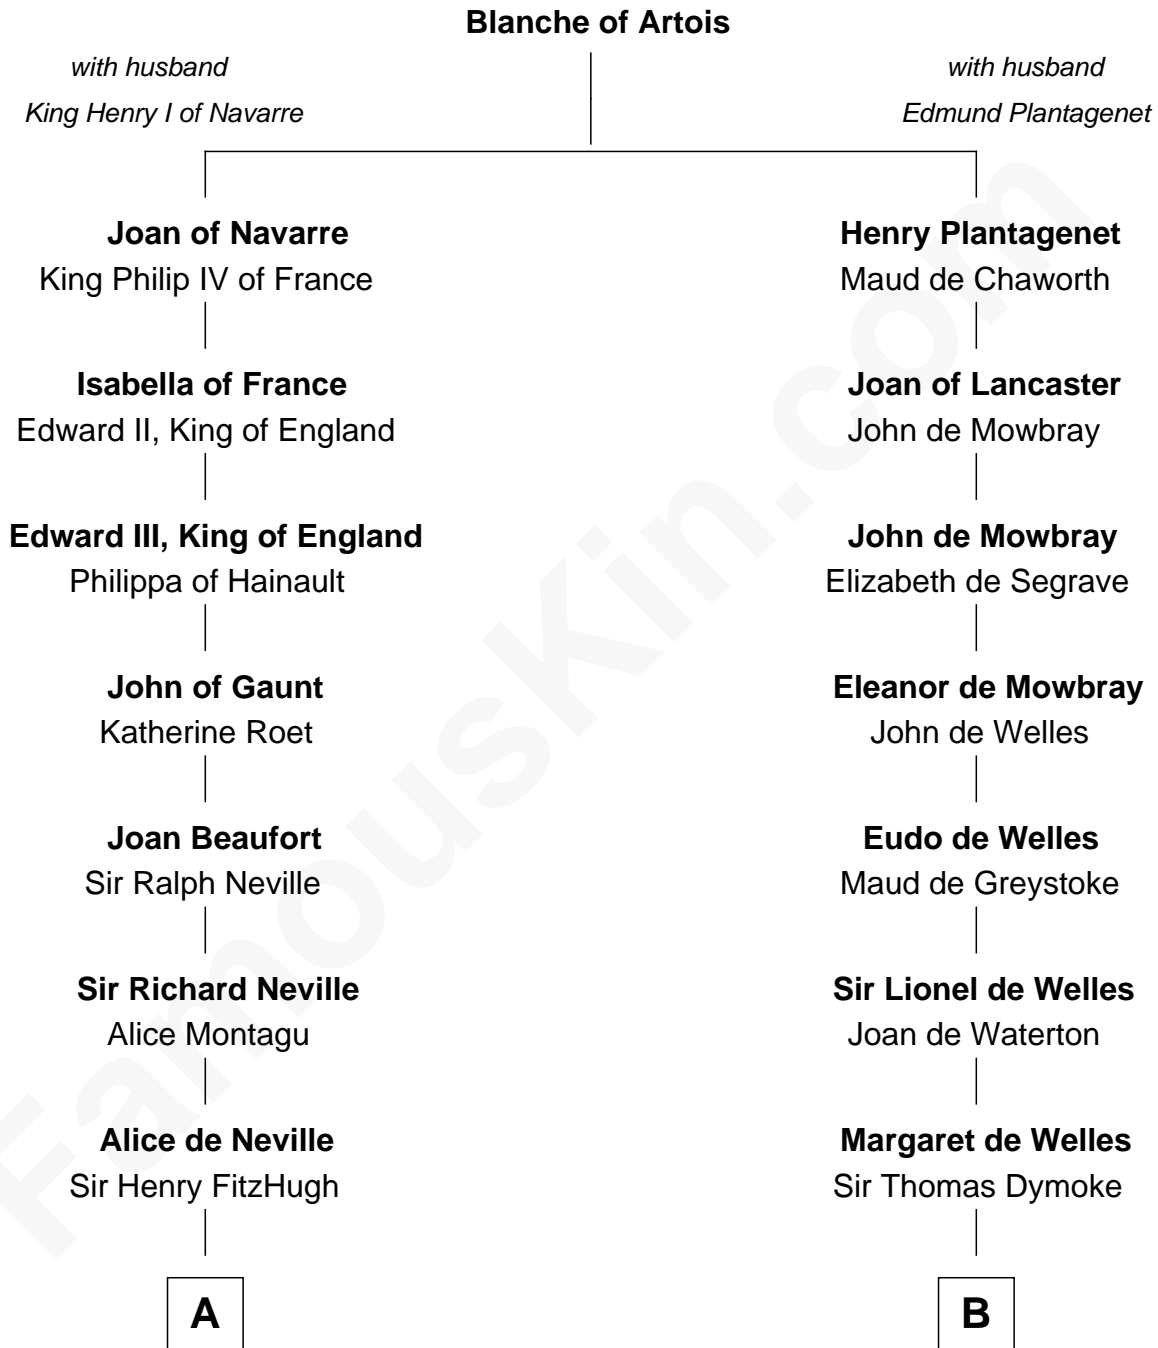

FamousKin.com Relationship Chart of

Catherine Parr

6th Wife of King Henry VIII

9th cousin 11 times removed of

Robert Frost

Poet and Playwright

C

Samuel Abbott Frost