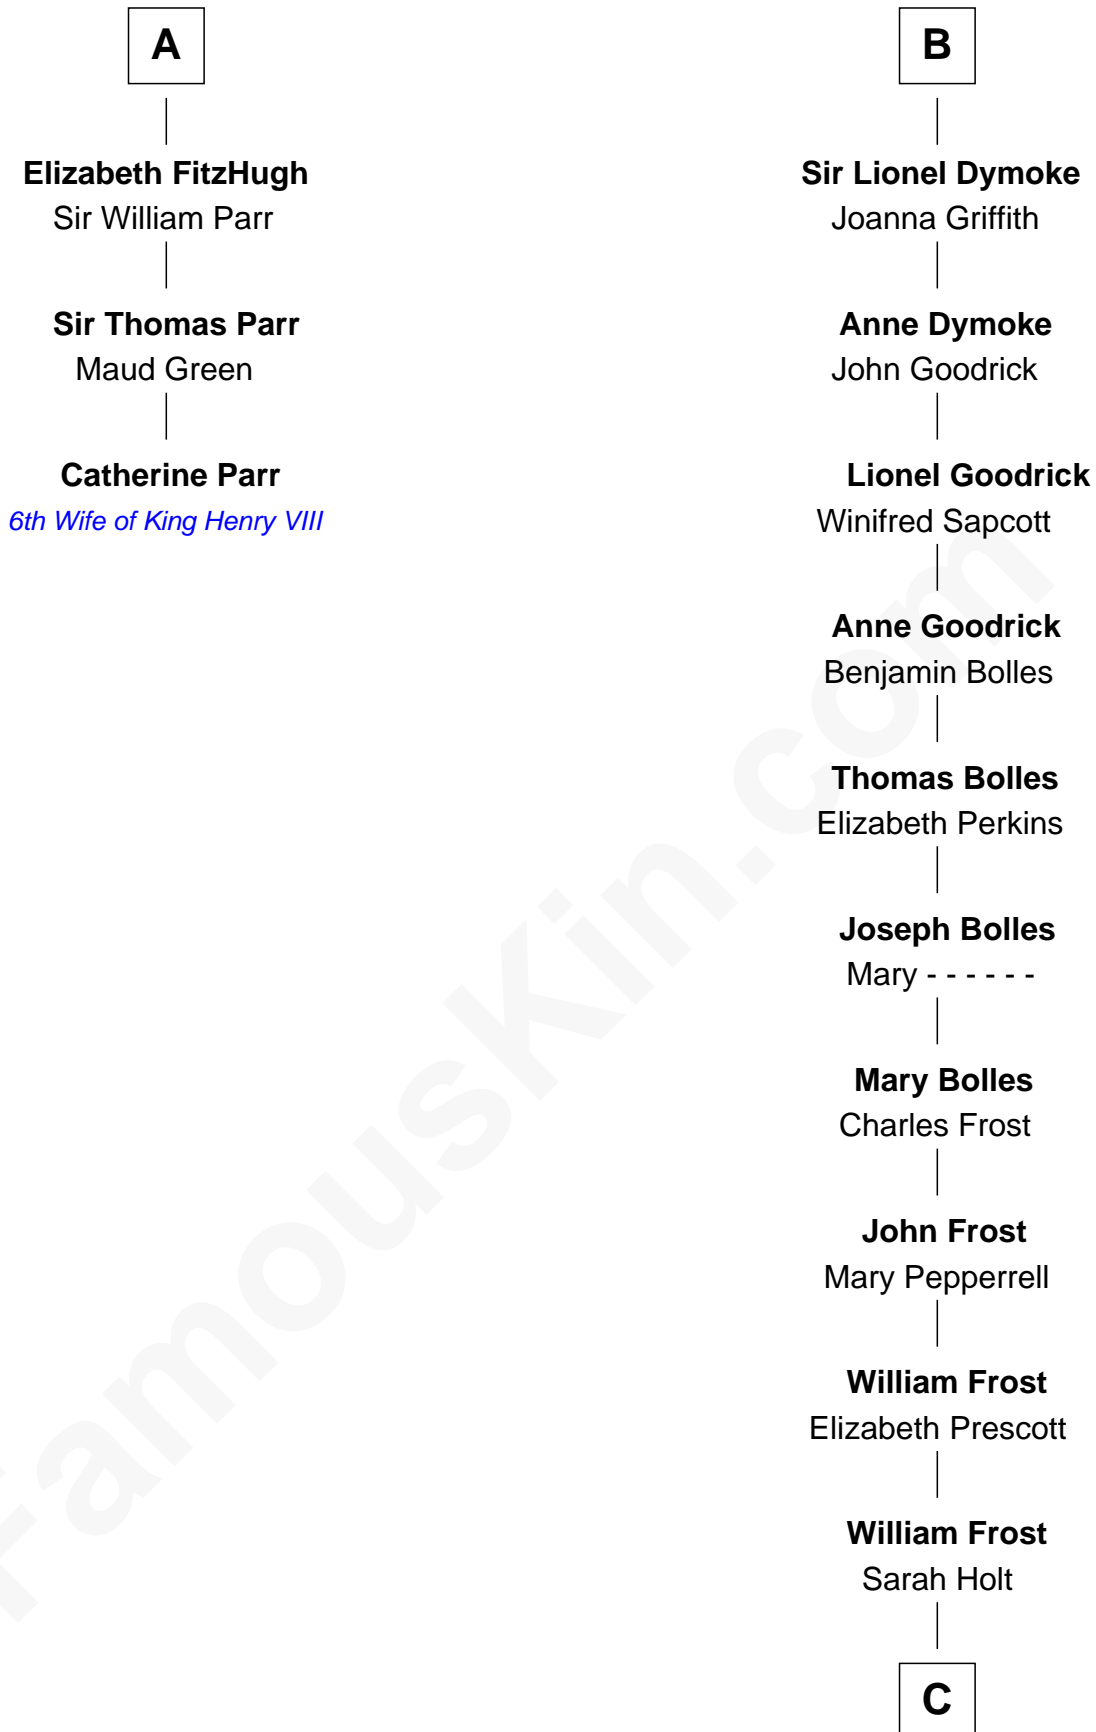

FamousKin.com Relationship Chart of

Catherine Parr

6th Wife of King Henry VIII

9th cousin 11 times removed of

Robert Frost

Poet and Playwright

C

Samuel Abbott Frost